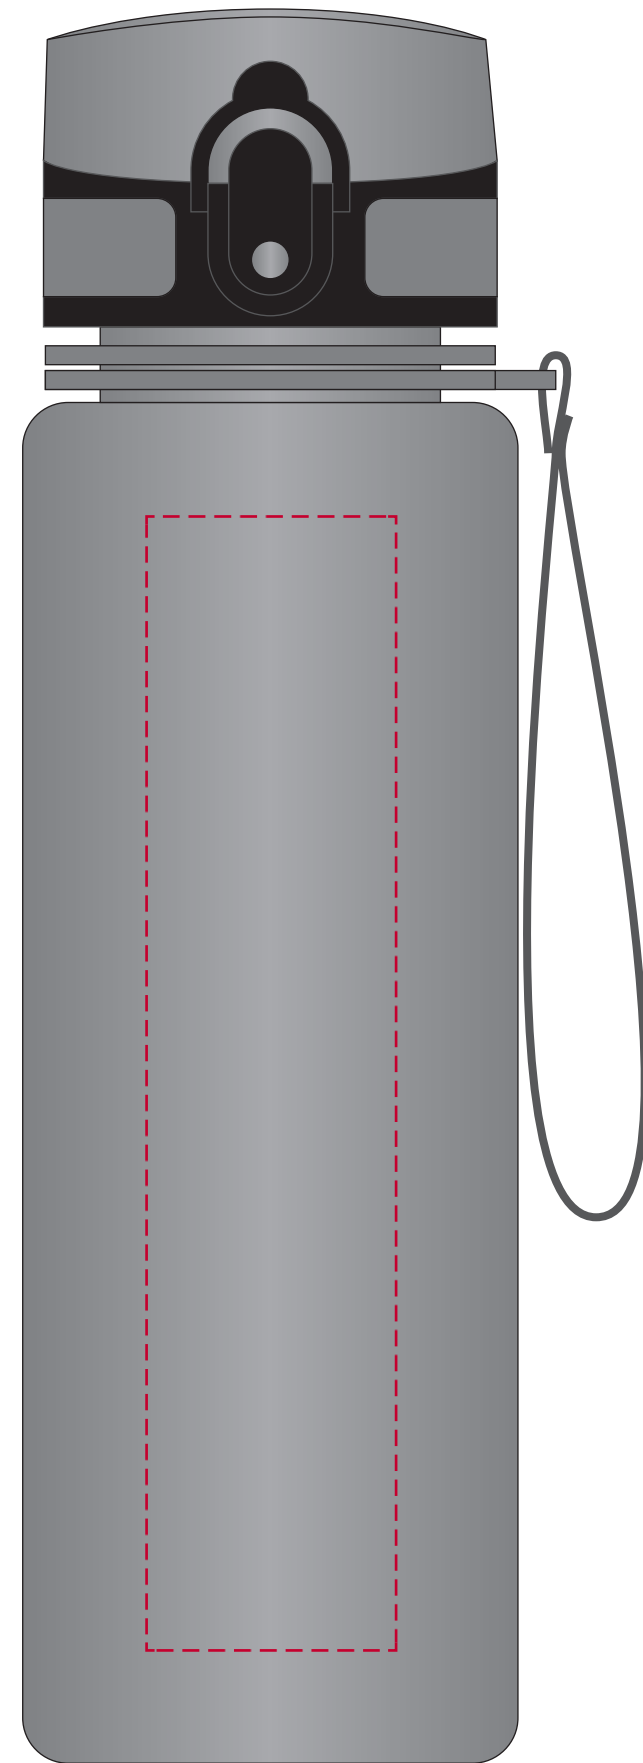

# YOUR VISUAL PROOF

Order Reference	xxxxxx
Date created	xx/xx/xx
Created by	xx

Product	246592
Colour	Grey
Branding	Spot colour (1 col. max)

Please email all approvals/amends to your order processor.

Scale 100%    Print area 33 x 150mm    Logo size xx x xxmm