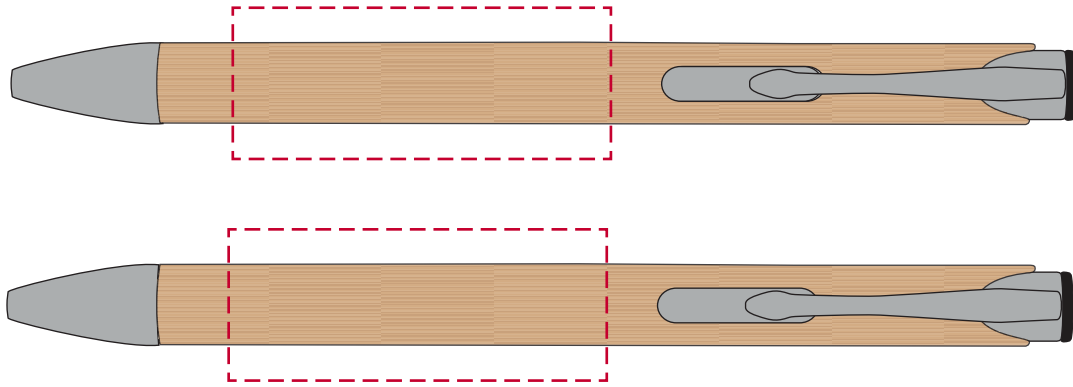

# YOUR VISUAL PROOF

Scale 100%    Print area 50 x 20mm    Logo size xx x xxmm

Order Reference    xxxxxx  
Date created        xx/xx/xx  
Created by            xx

Product              246542  
Colour                Bamboo  
Branding             Spot colour