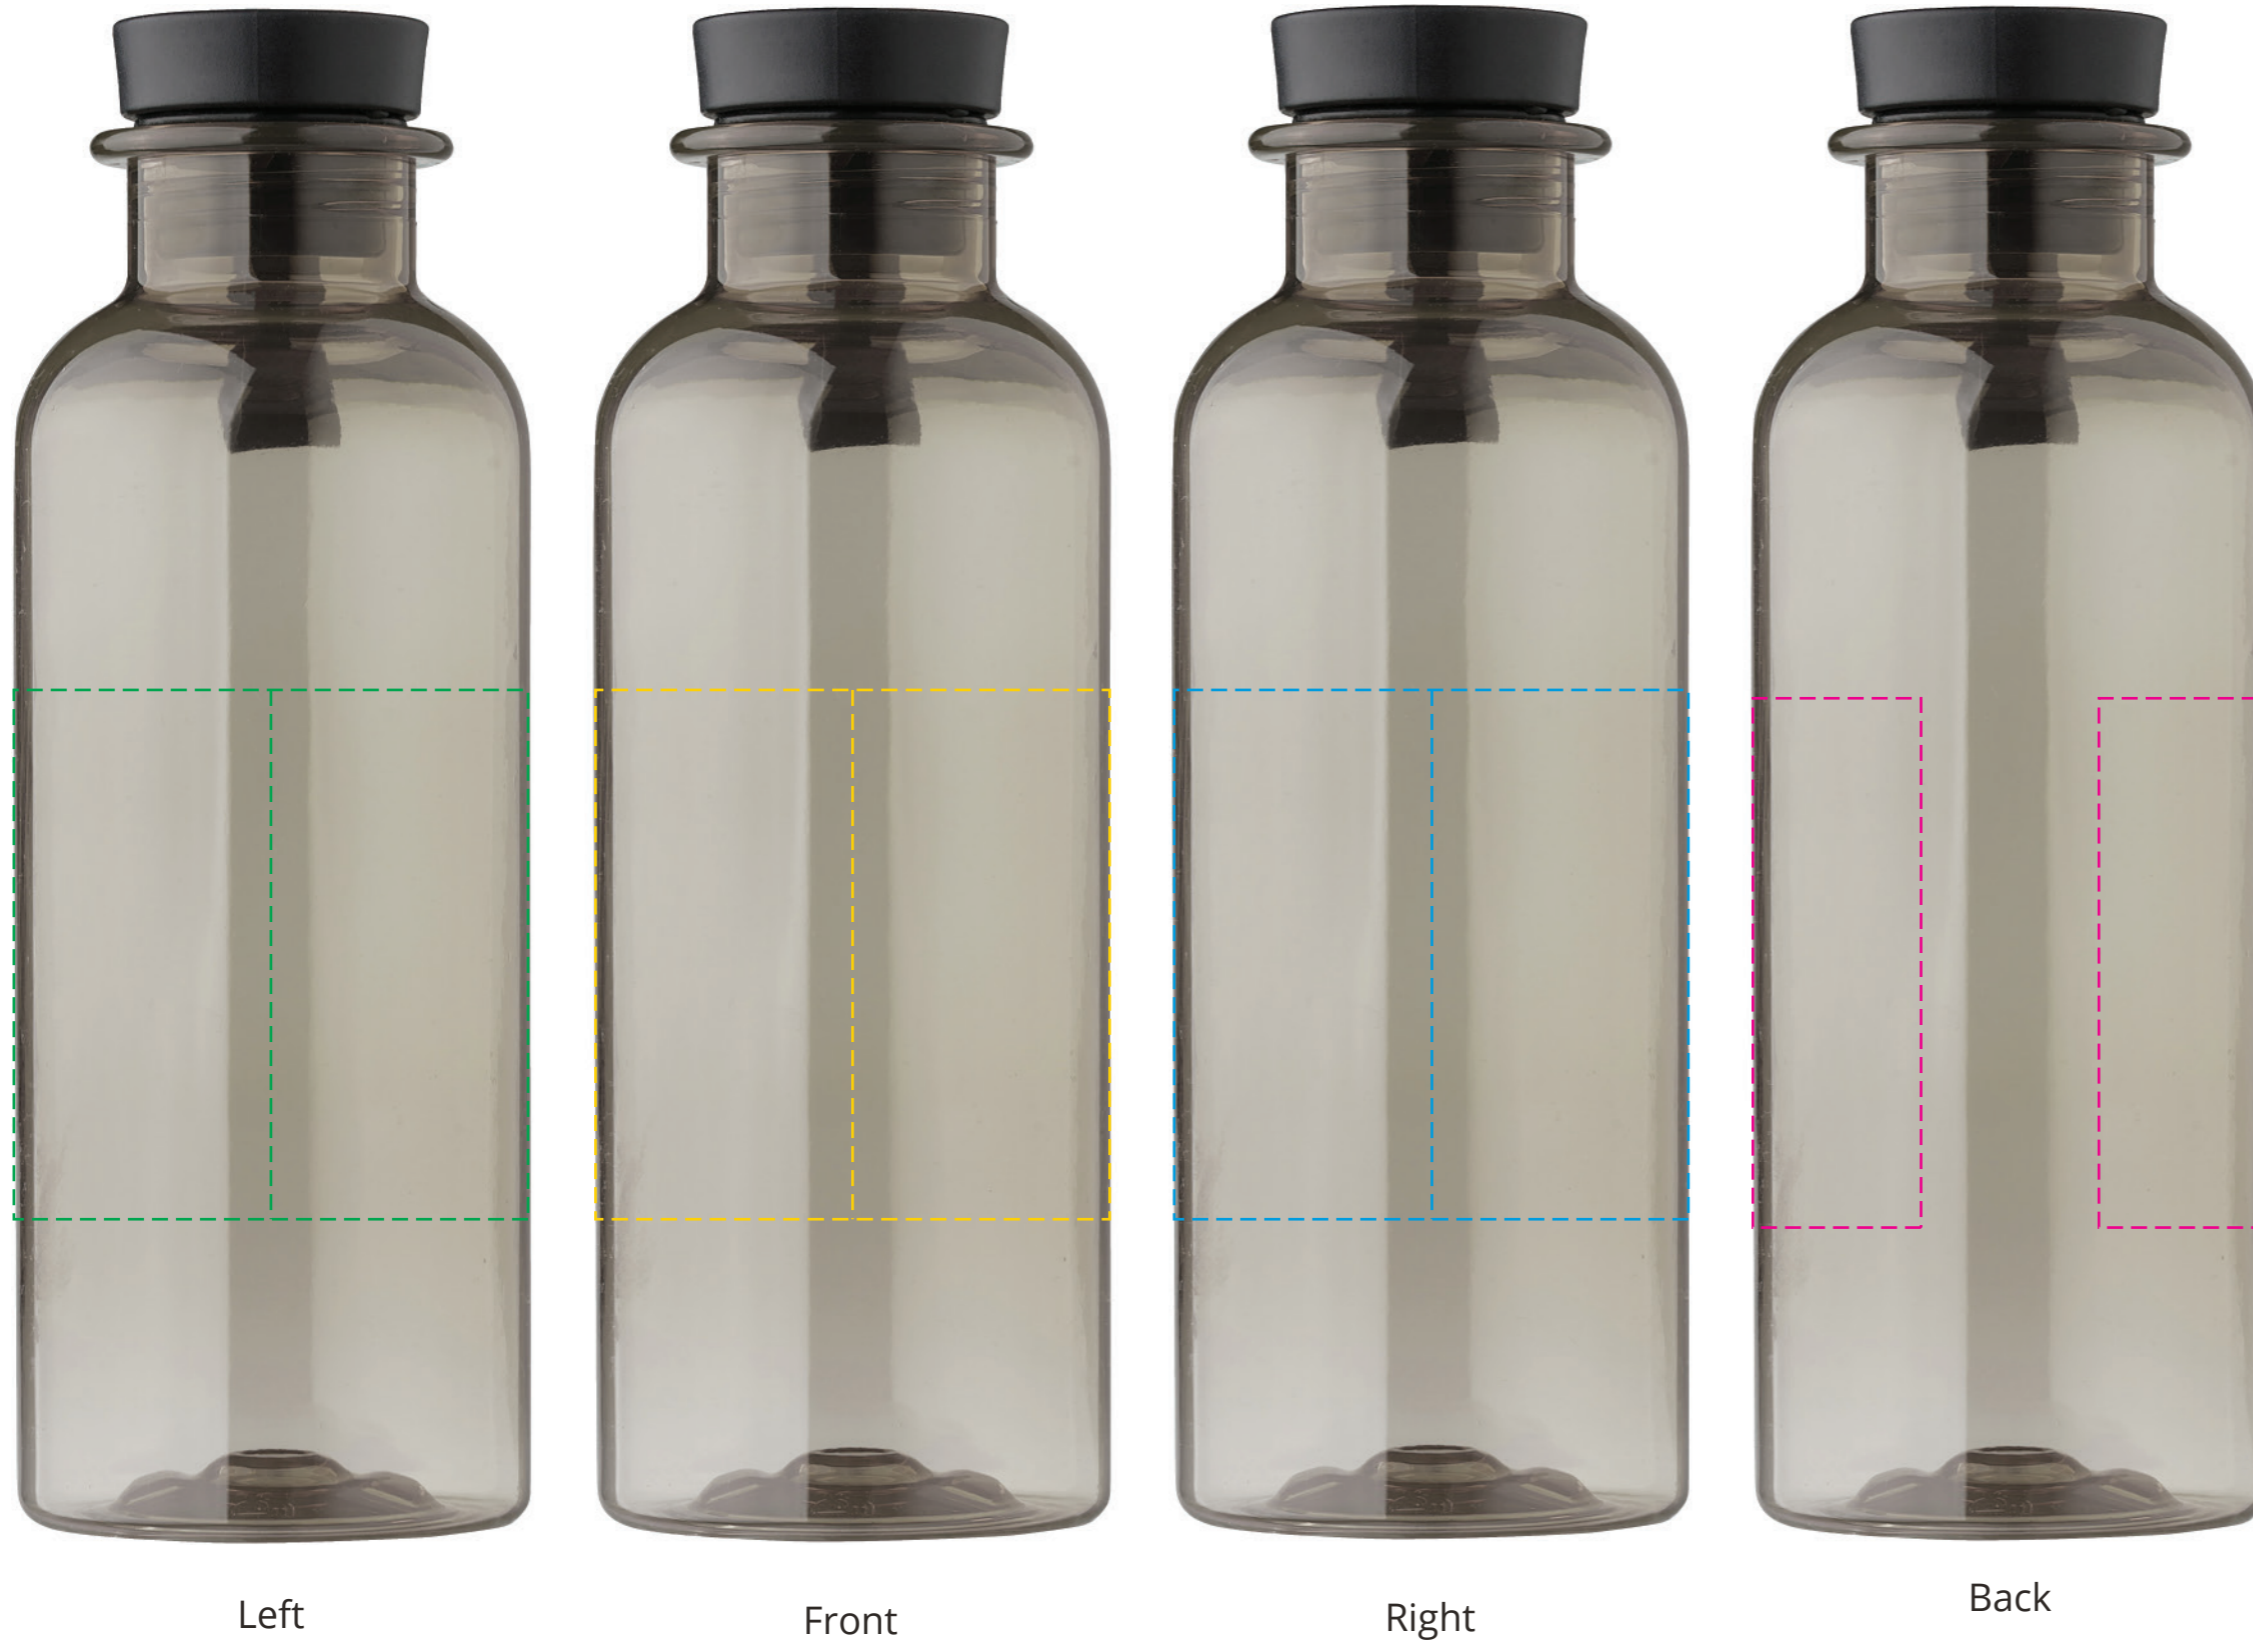

YOUR VISUAL PROOF (1 of 2)

Order Reference xxxxxx
Date created xx/xx/xx
Created by xx

Product 246215
Colour Black
Branding Spot colour (1 col. max)

PANTONE® Colours

Artwork Advisories

This template is not to scale and is to be used as a guide for print size & positioning only.

Print area 190 x 70 mm
Logo size xx x xxmm
Branding Spot colour (1 col. max)

Visual scale 100%.