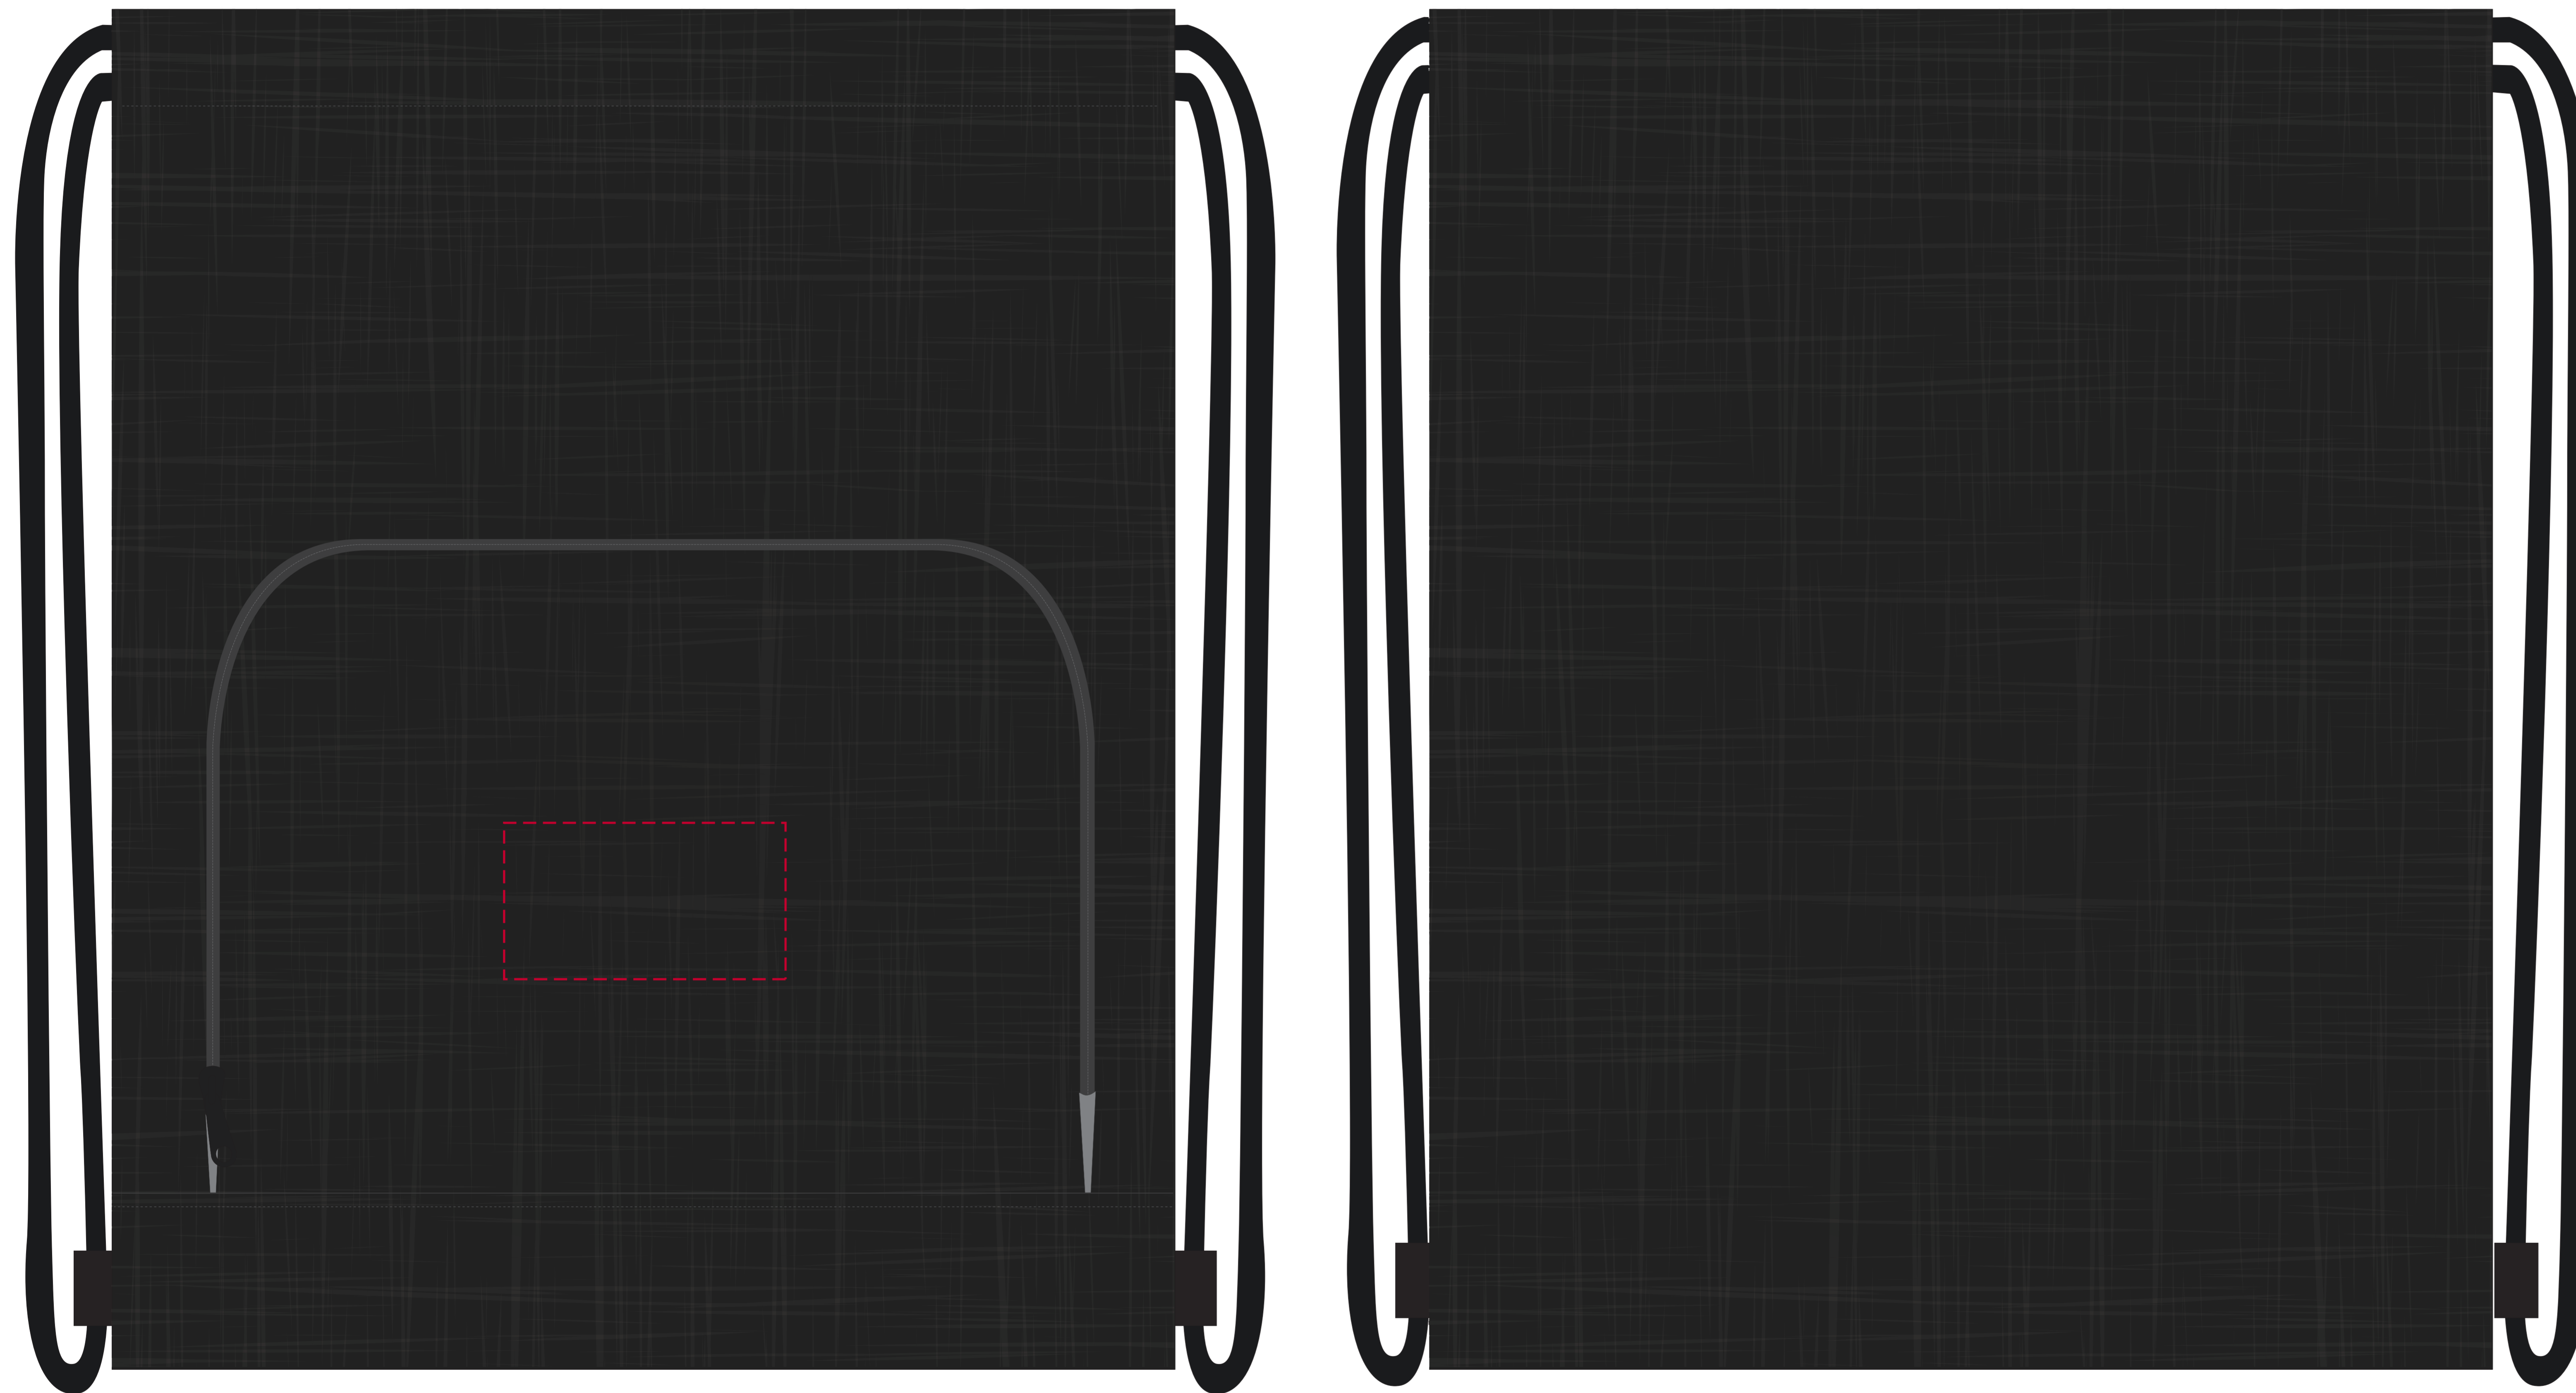

YOUR VISUAL PROOF

Order Reference xxxxxx
Date created xx/xx/xx
Created by xx

Product 246055
Colour Black
Branding Embroidered

Embroidery (Madeira Thread) Colours

Artwork Advisories

Actual **embroidery appearance may differ slightly** once digitised.

Please email all approvals/amends to your order processor.

Scale 100% Print area 90 x 50mm Logo size xx x xxmm