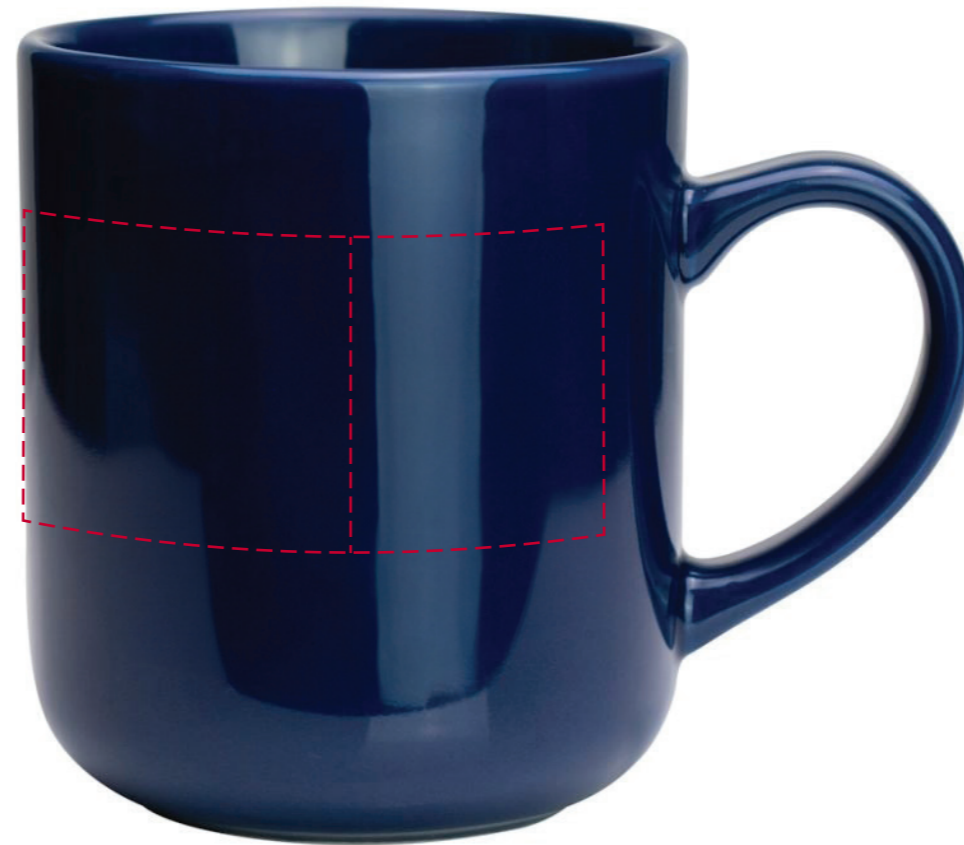

YOUR VISUAL PROOF (1 of 2)

Order Reference xxxxxx
Date created xx/xx/xx
Created by xx

Product 245960
Colour Midnight Blue
Branding Spot Colour (Direct)

PANTONE® Colours

Artwork Advisories

This template is not to scale and is to be used as a guide for print size & positioning only.
With direct print there could be movement of up to 2mm in any direction

Print area 185 x 40 mm
Logo size xx x xx mm
Branding Spot Colour (Direct)