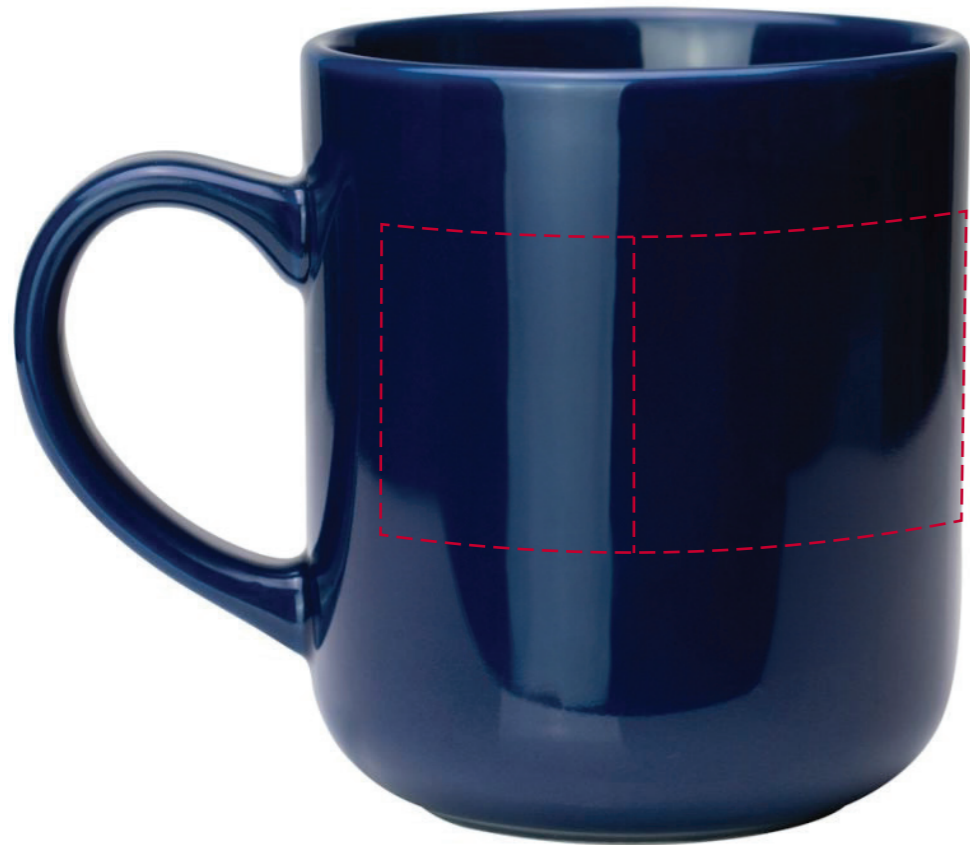

YOUR VISUAL PROOF (1 of 2)

Order Reference xxxxxx
Date created xx/xx/xx
Created by xx

Product 245960
Colour Midnight Blue
Branding Spot Colour (Direct)

PANTONE® Colours

Artwork Advisories

This template is not to scale and is to be used as a guide for print size & positioning only.
With direct print there could be movement of up to 2mm in any direction

Print area 185 x 40 mm
Logo size xx x xx mm
Branding Spot Colour (Direct)