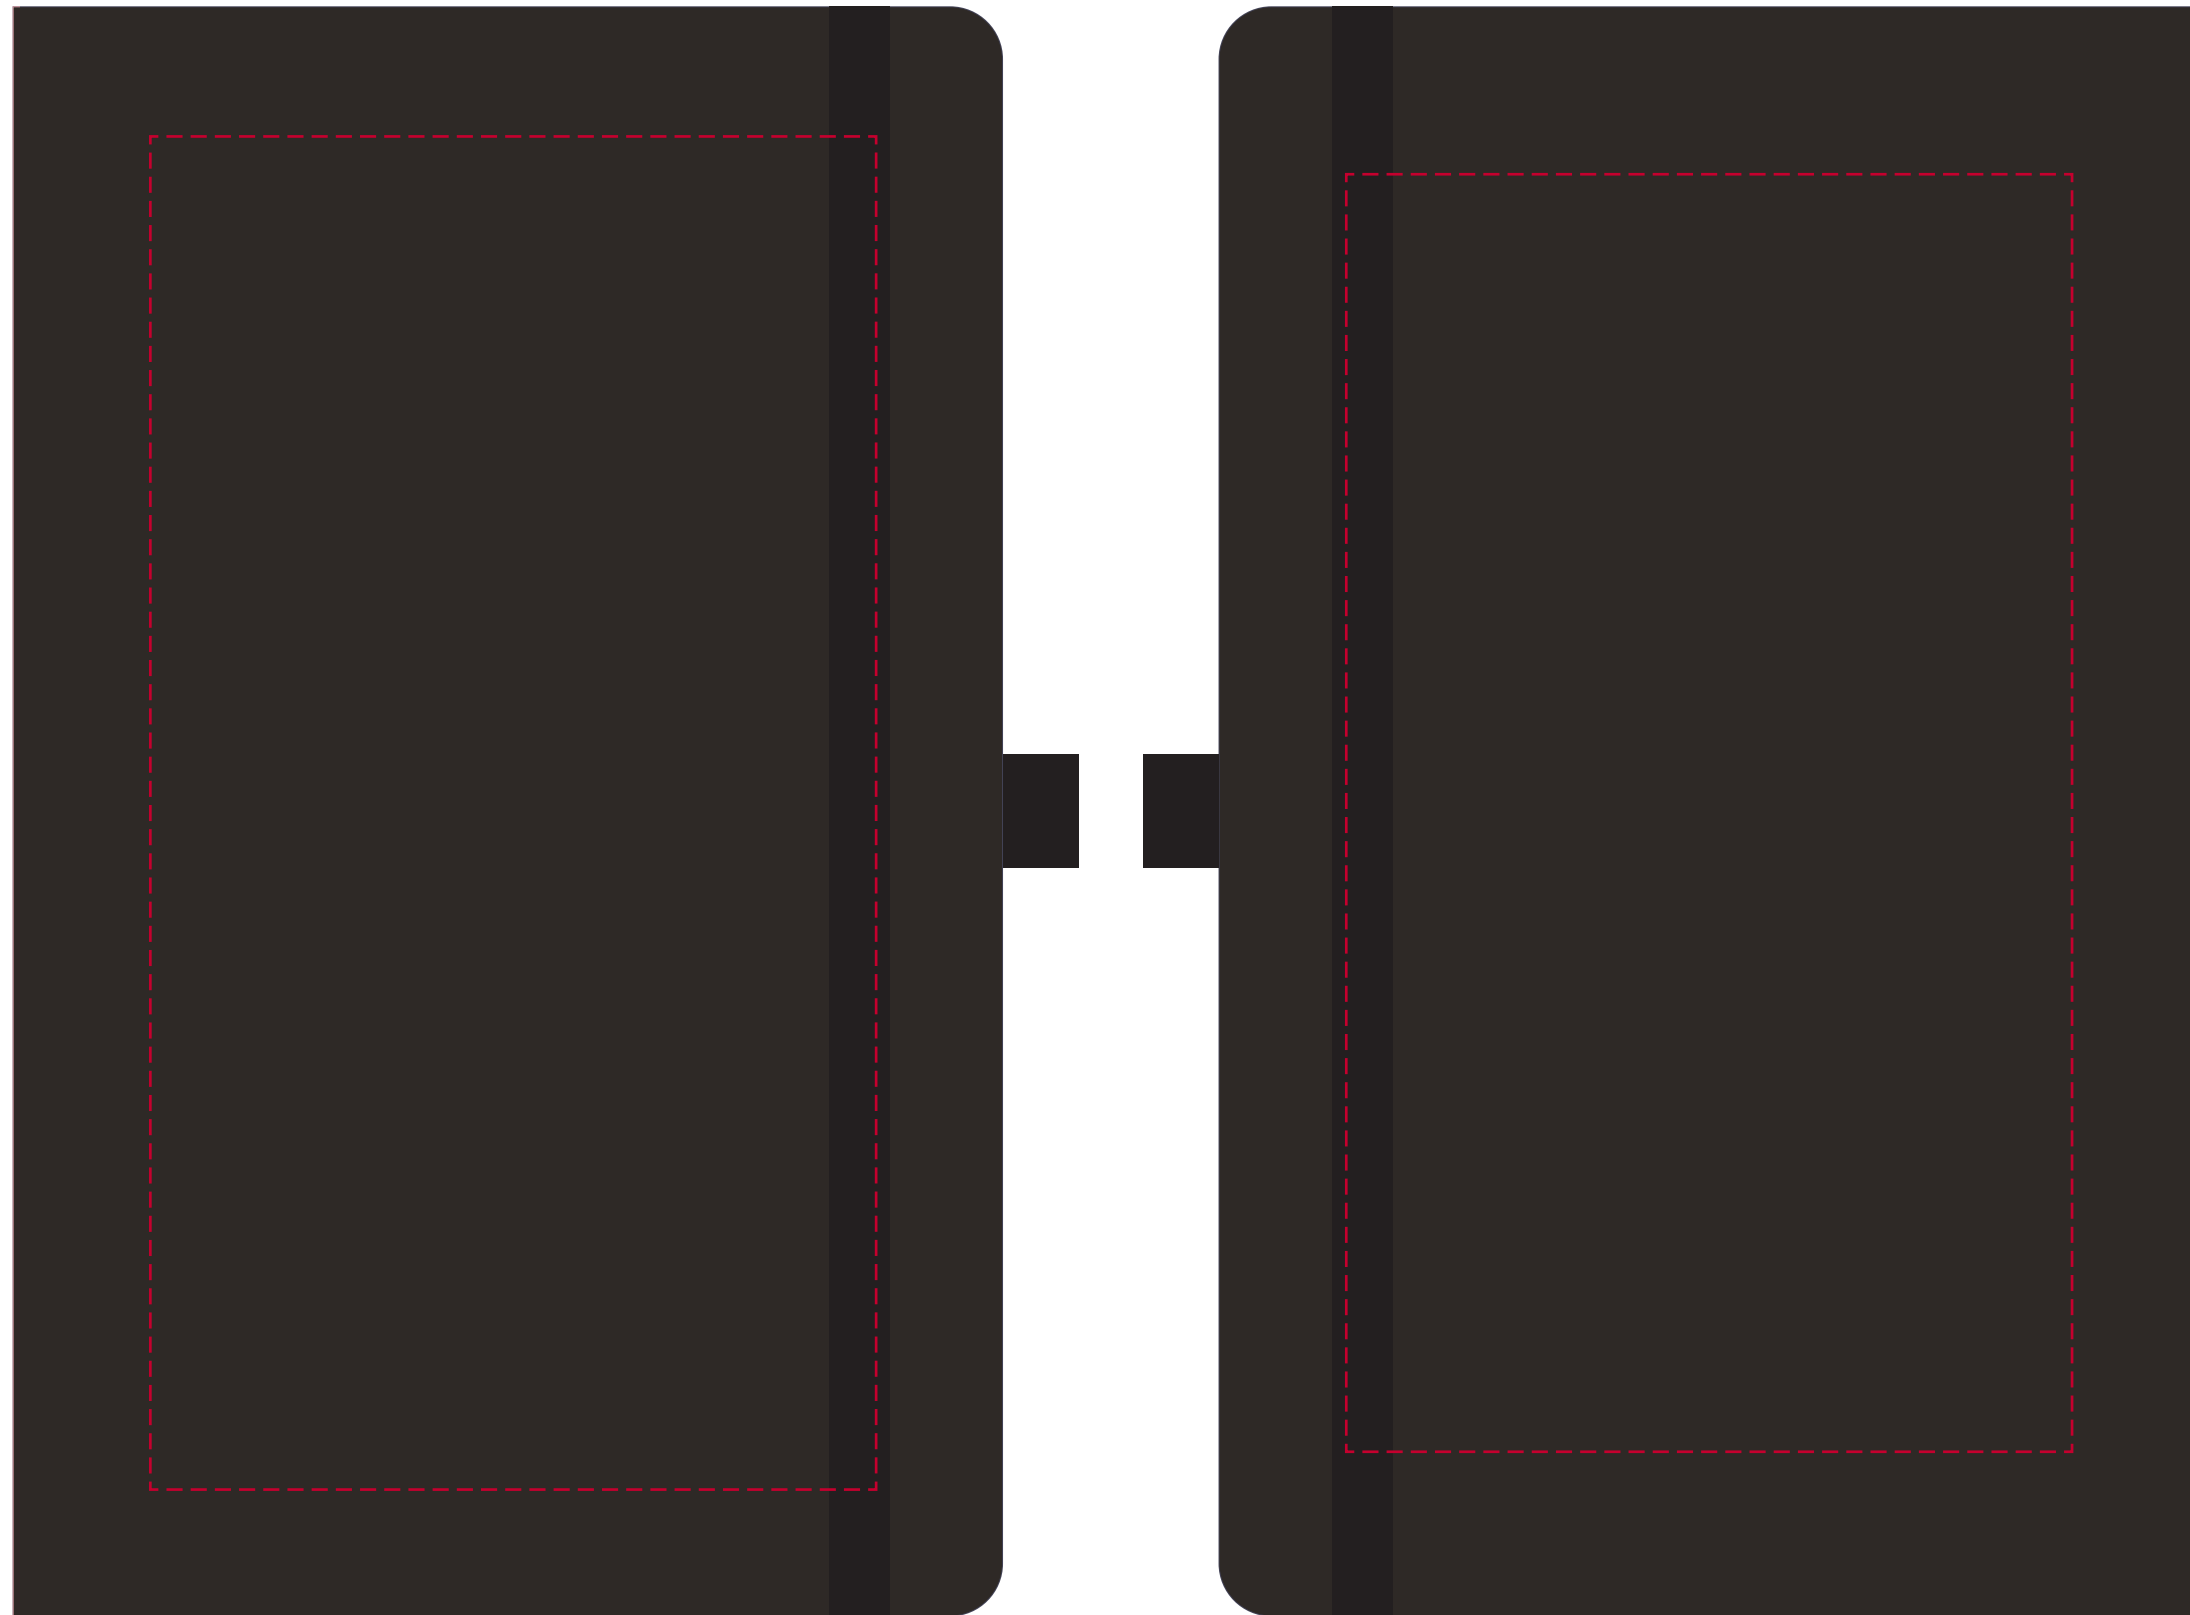

YOUR VISUAL PROOF

Scale 100% **Print area** 96 x 179mm (front) 96 x 169mm (back) **Logo size** xx x xxmm

Order Reference xxxxxx
Date created xx/xx/xx
Created by xx

Product 245575
Colour Black
Branding Debossed