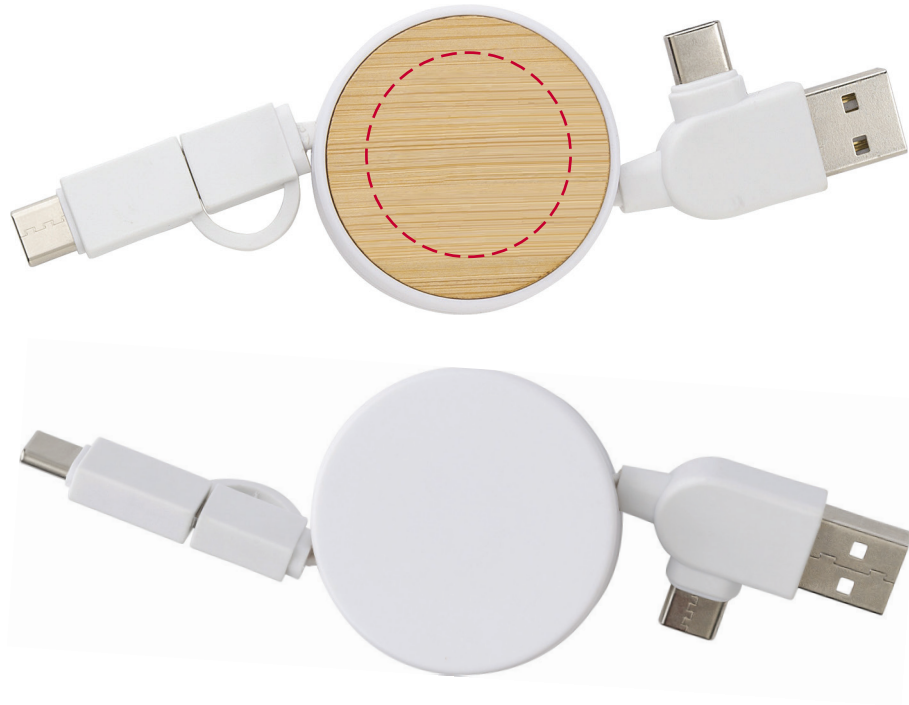

YOUR VISUAL PROOF

Scale 100% **Print area** 27 mm diameter **Logo size** xx x xxmm

Order Reference xxxxxx
Date created xx/xx/xx
Created by xx

Product 245474
Colour White
Branding Engraved

Artwork Advisories