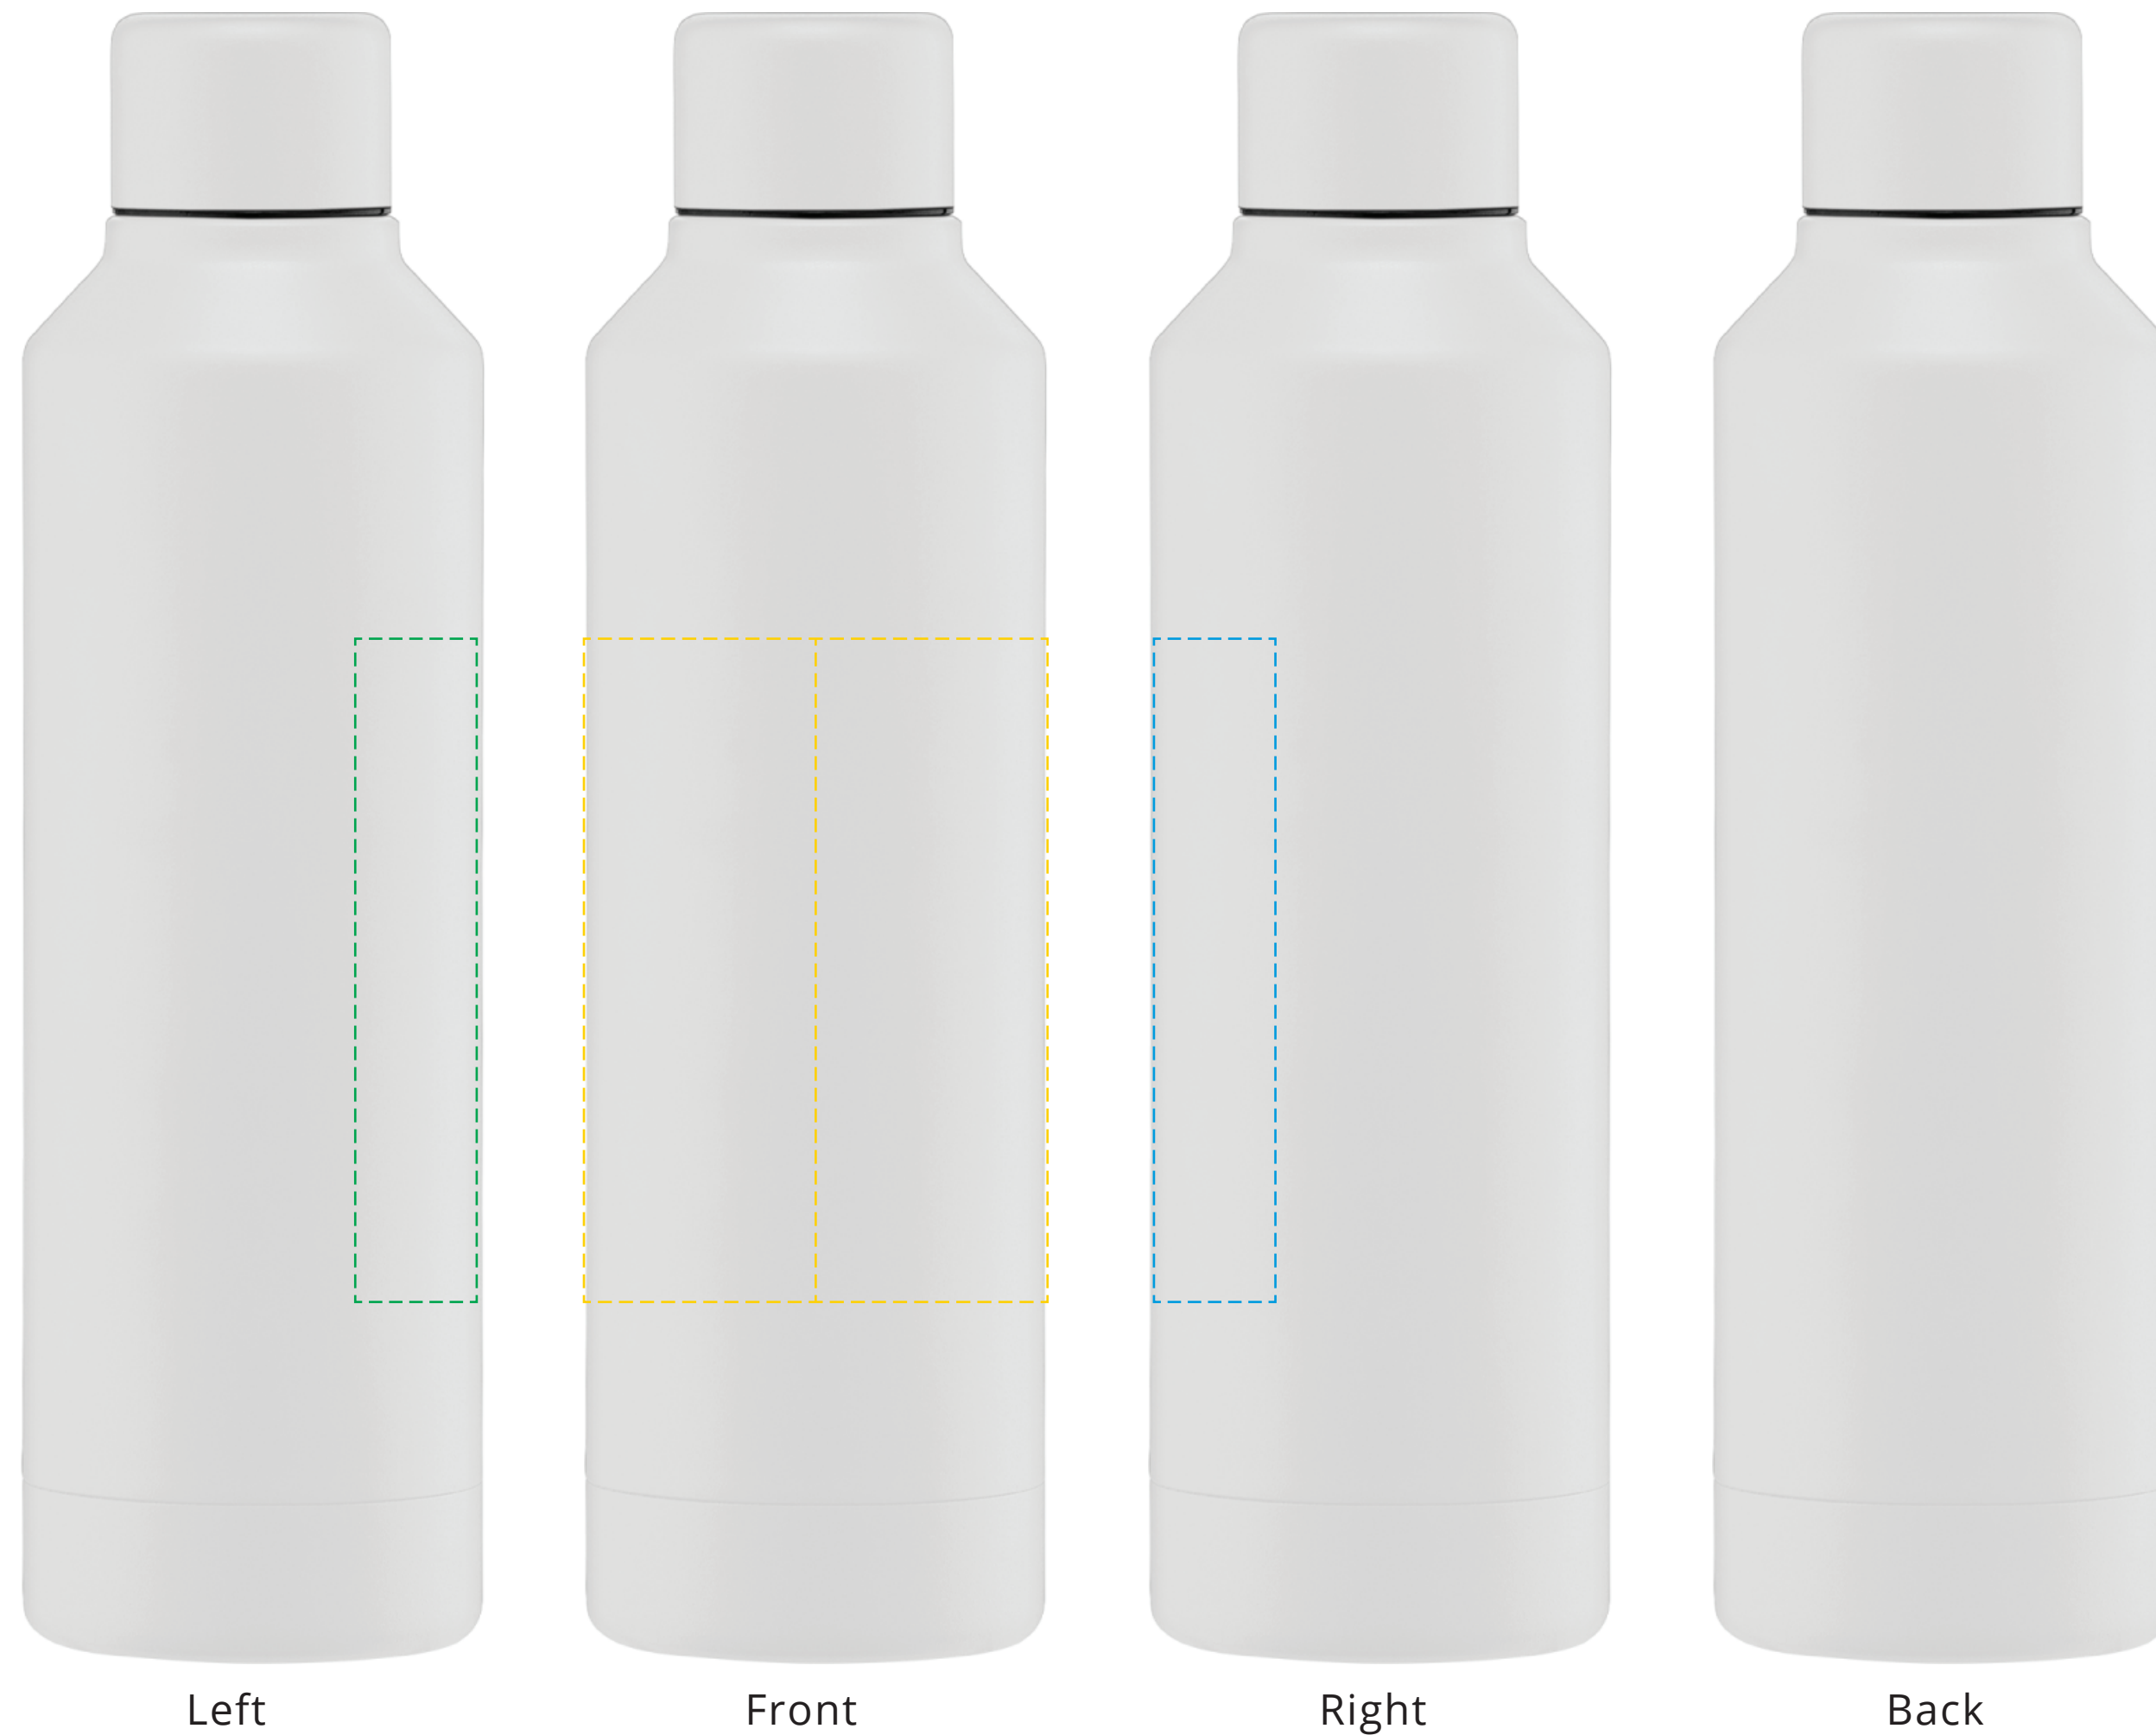

# YOUR VISUAL PROOF (1 of 2)

Order Reference      xxxxxx  
Date created        xx/xx/xx  
Created by            xx

Product                245448  
Colour                 White  
Branding              Spot colour (1 col. max)

## Artwork Advisories

This template is not to scale and is to be used as a guide for print size & positioning only.  
This product can only be printed in blue, white, purple, pink, black, magenta, yellow, light blue, orange, gray, green, red (please see swatch for colour references).

# YOUR VISUAL PROOF (2 of 2)

Order Reference xxxxxx  
Date created xx/xx/xx  
Created by xx

Print area 76.2 x 101.6 mm  
Logo size xx x xxmm  
Branding Spot colour (1 col. max)