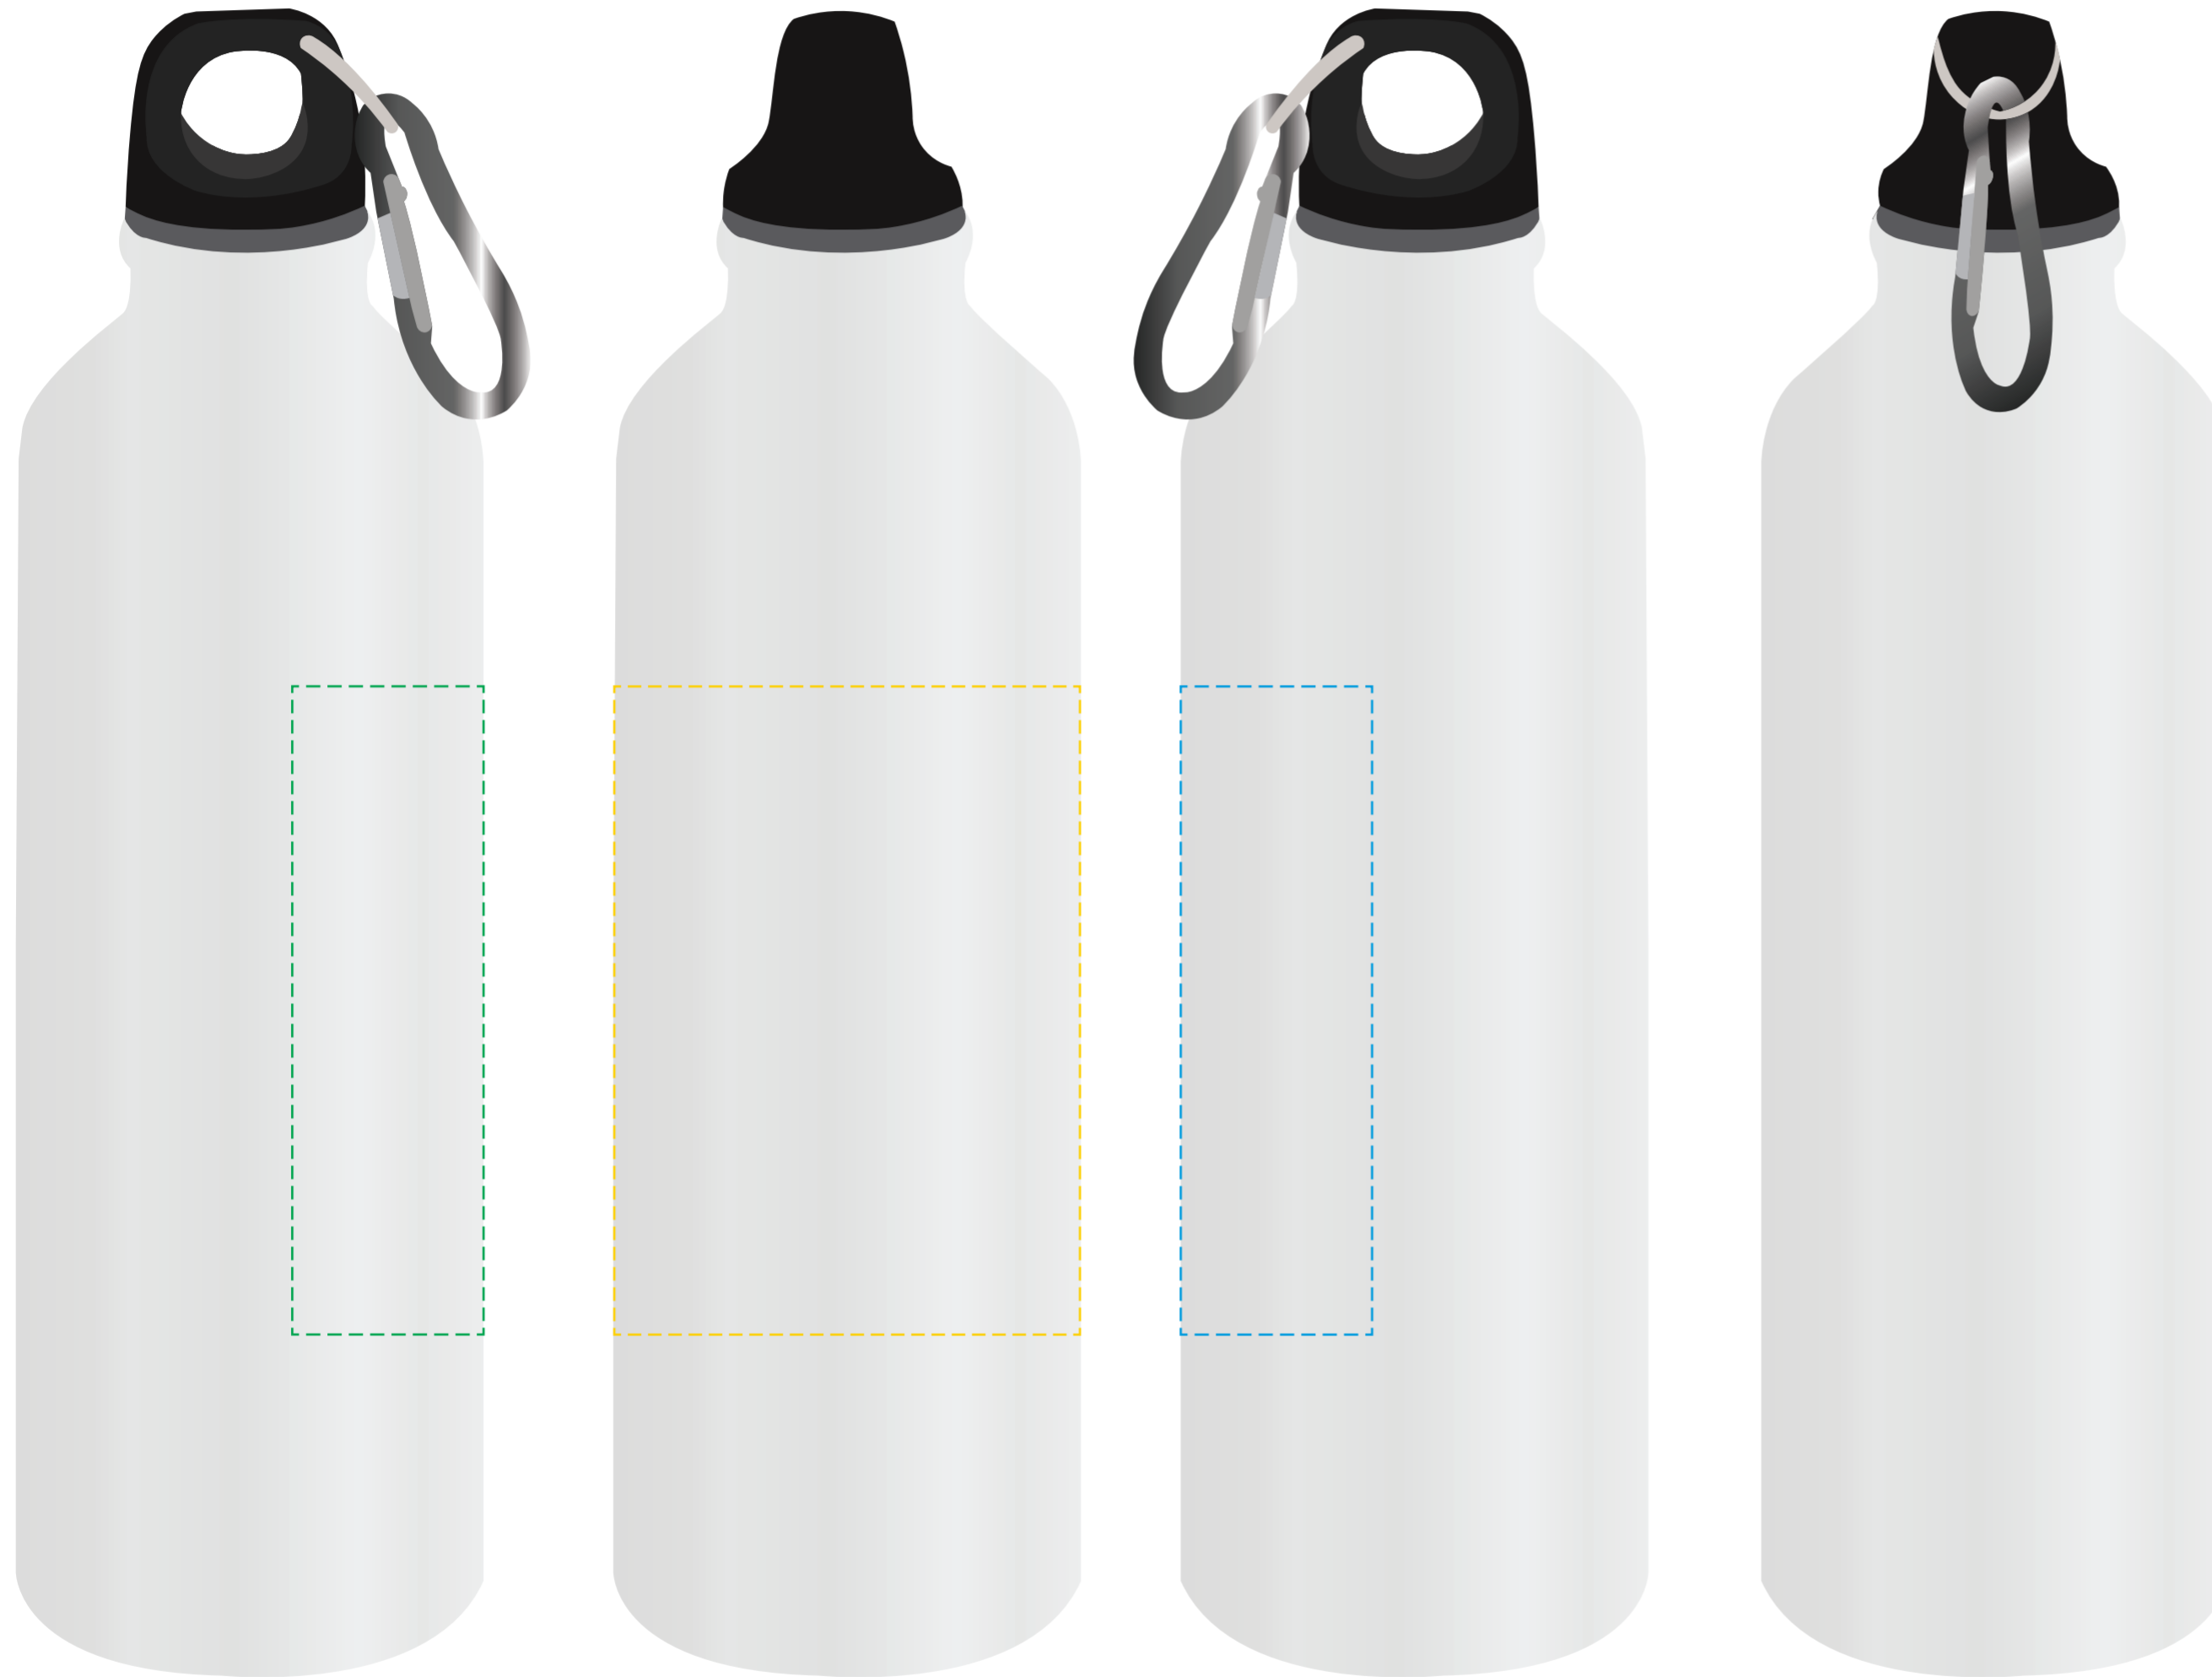

# YOUR VISUAL PROOF (1 of 2)

Order Reference xxxxxx  
Date created xx/xx/xx  
Created by xx

Left

Front

Right

Back

Product 235974  
Colour White  
Branding Spot colour (1 col. max)

## Artwork Advisories

This template is not to scale and is to be used as a guide for print size & positioning only.

This product can only be printed in White, black, blue, green, light blue, orange, pink, red, silver, violet, yellow (please see swatch for colour references).

# YOUR VISUAL PROOF (2 of 2)

Order Reference xxxxxx  
Date created xx/xx/xx  
Created by xx

Print area 101.6 x 101.6 mm  
Logo size xx x xxmm  
Branding Spot colour (1 col. max)

- Left face
- Front face
- Right face