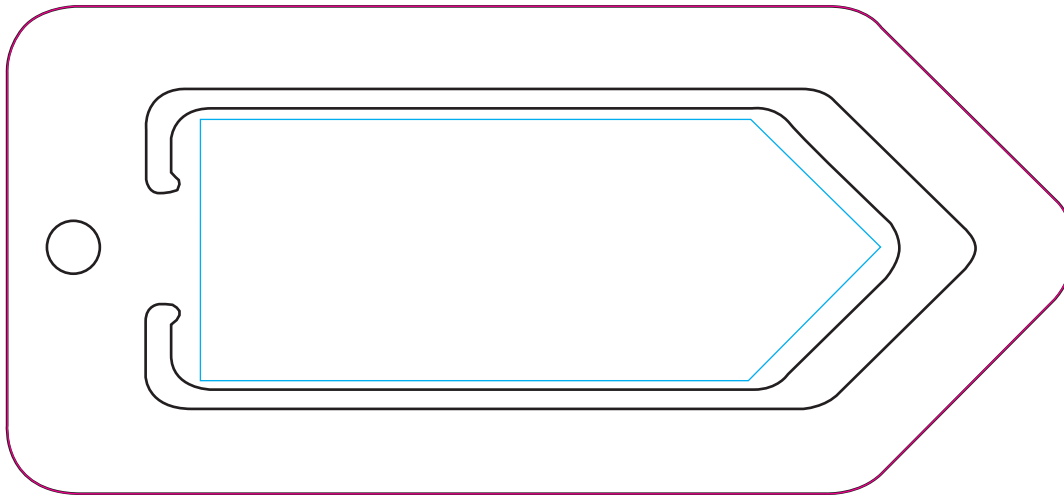

DE0013 - Jumbo Paper Clip

Product Dimension(mm): 65x140

Minimum Print Restrictions (Screen)

Line thickness (0.3mm)

Reversed Line (0.3mm)

Text (6pt)

Reversed Text (10pt)

Any lines or text below these restrictions will result in a loss of detail when printed

Minimum Print Restrictions (Digital)

Line thickness (0.2mm)

Reversed Line (0.2mm)

Text (3pt)

Reversed Text (4pt)

Any lines or text below these restrictions will result in a loss of detail when printed

Actual Artwork Size(s):

Artwork = - - - - -

Please read carefully:

N/A

Available Print Area(s):

— Screen = 90x35mm

— Digital = 140x65mm

Notes For Artroom:

N/A