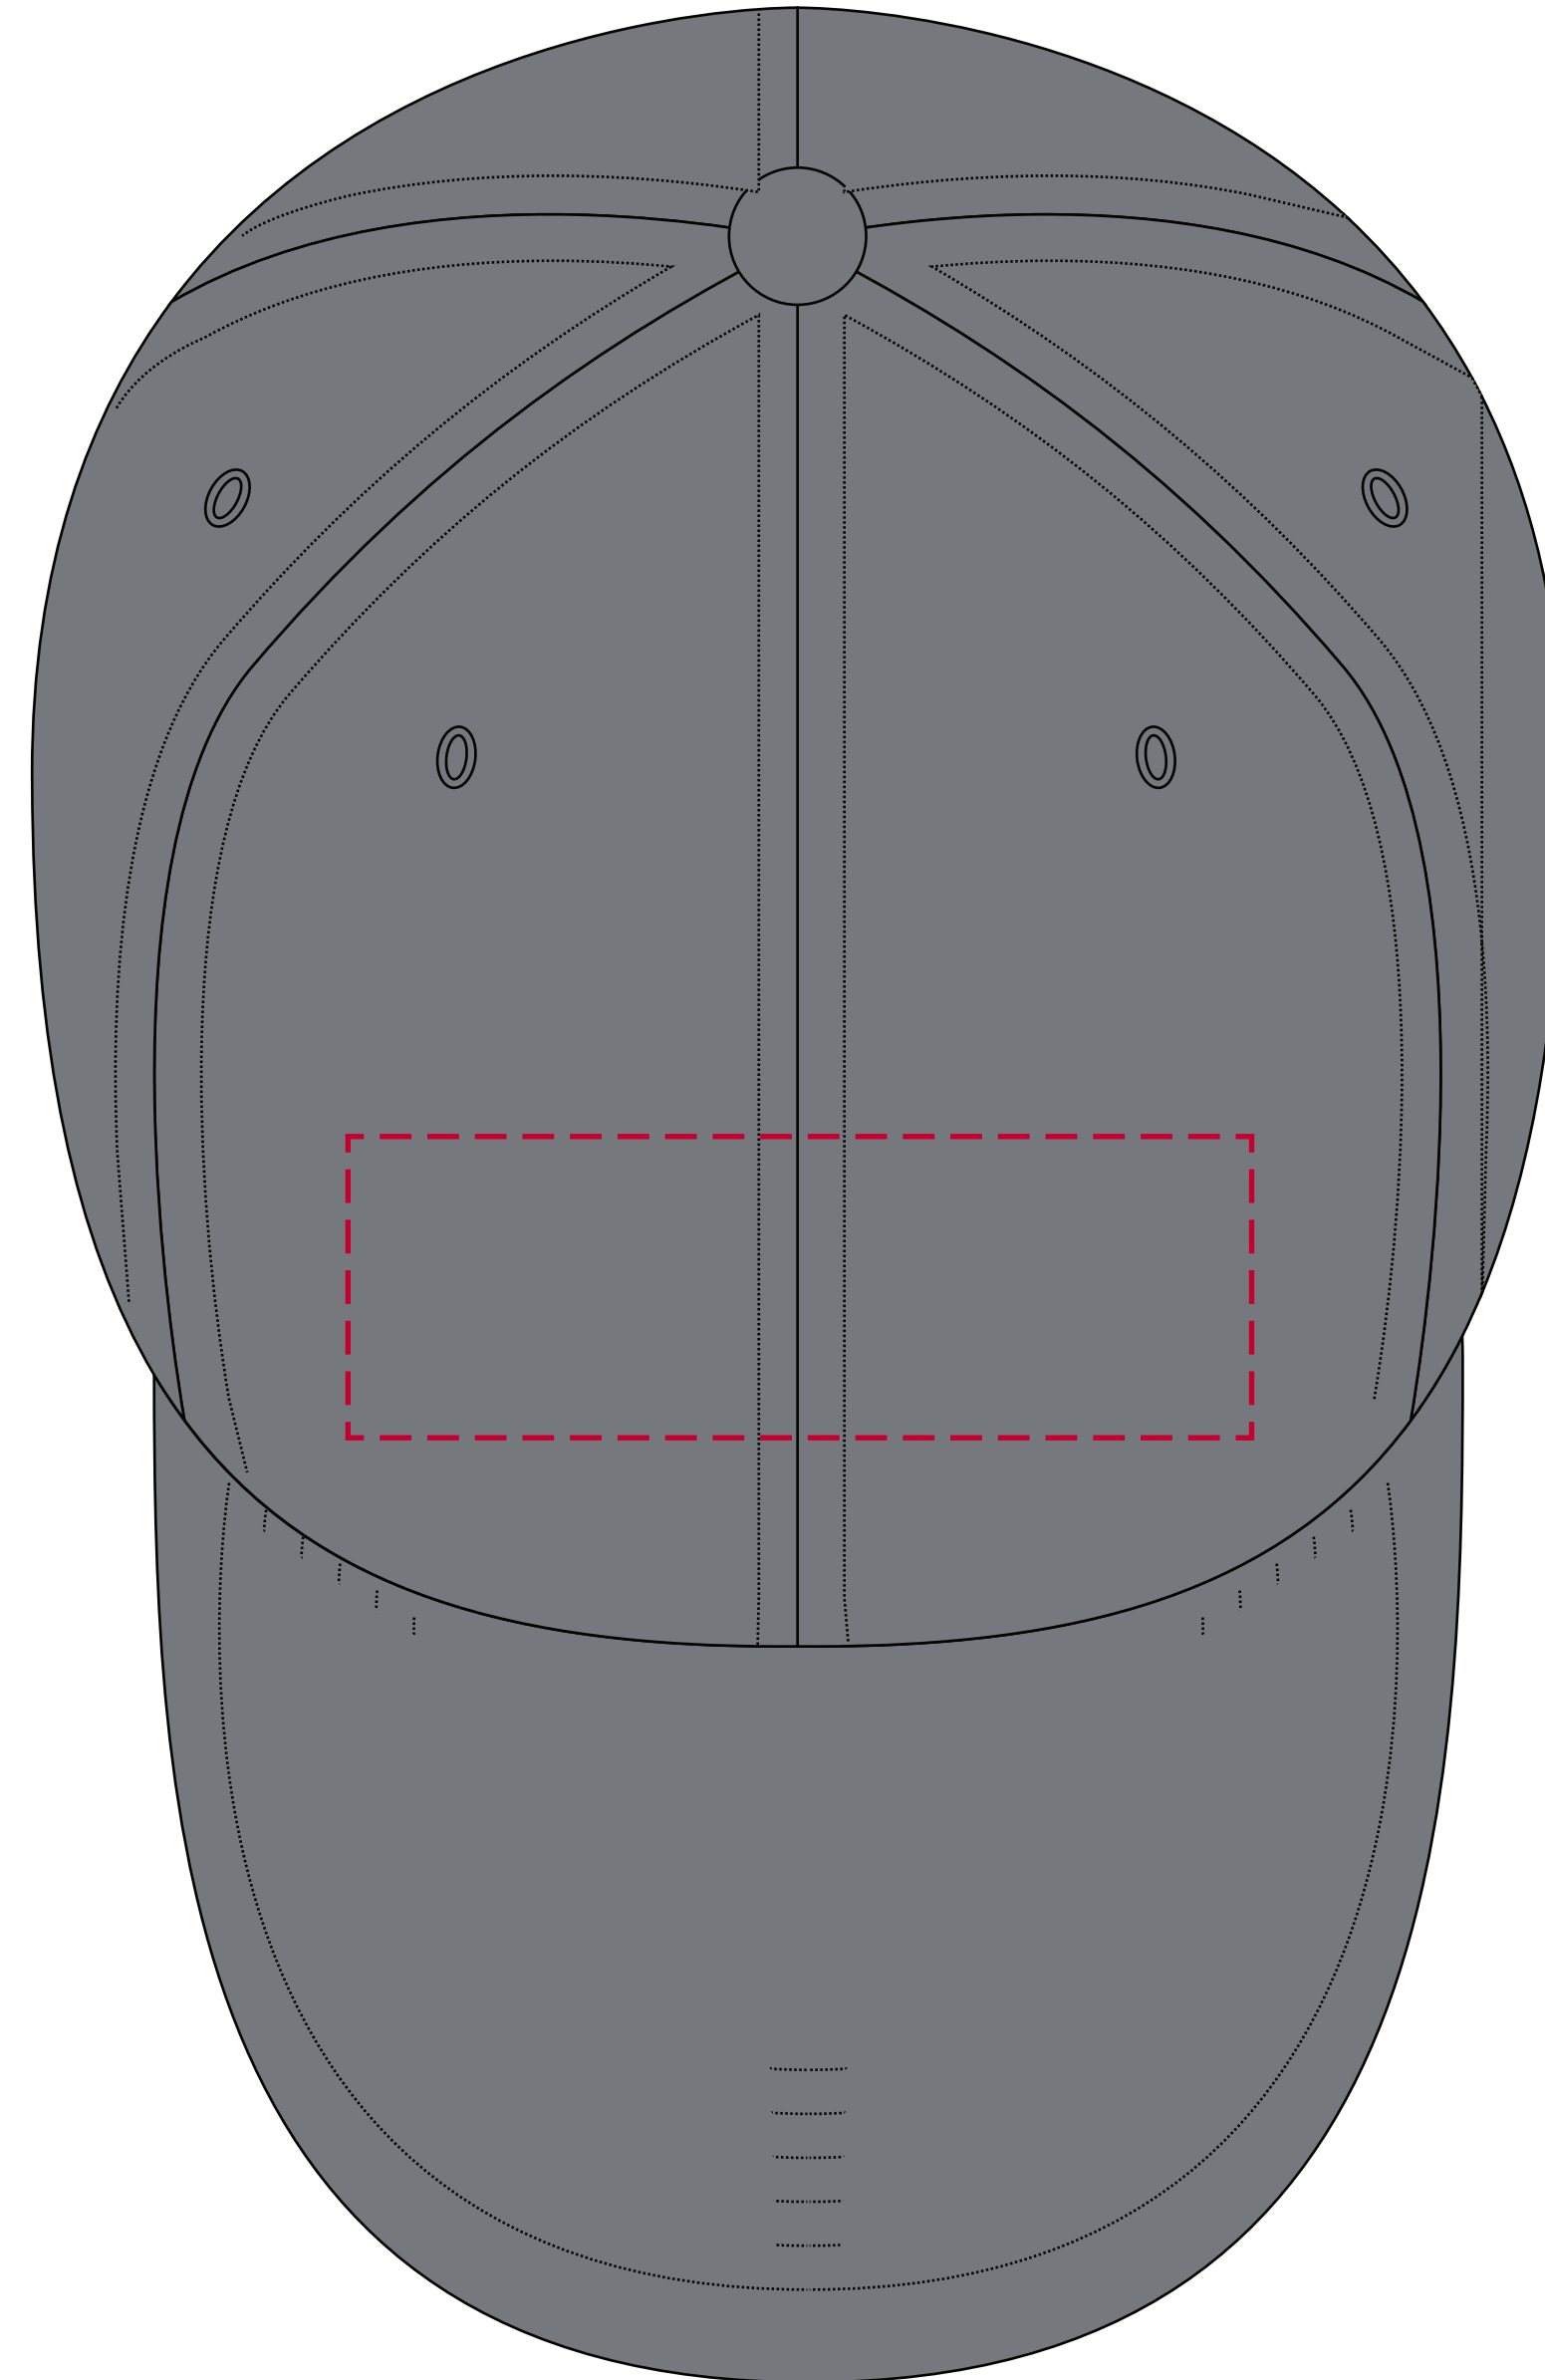

YOUR VISUAL PROOF

Order Reference xxxxxx
Date created xx/xx/xx
Created by xx

Product 235610
Colour Cool Grey 9
Branding Embroidered

Embroidery (Madeira Thread) Colours

Artwork Advisories

Actual **embroidery appearance may differ slightly** once digitised.

Please email all approvals/amends to your order processor.

Scale 100% Print area 120 x 40 mm Logo size xx x xxmm