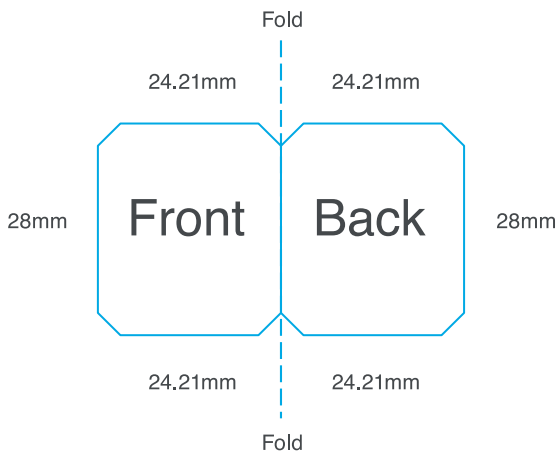

Sachet & Tag artwork guidelines
Please note this template is set up
at 100% size

Preferred artwork files:

Adobe Illustrator, EPS/Ai or High Res PDF.
Please check compatibility of other formats before sending.

Sachet artwork at 100%

Tag artwork at 100%

Sachet size:
69.85mm x 150mm

Printable area:
60mm x 130mm

Registration Mark:
5mm x 10mm
(Please use darkest
print colour)

Design layout