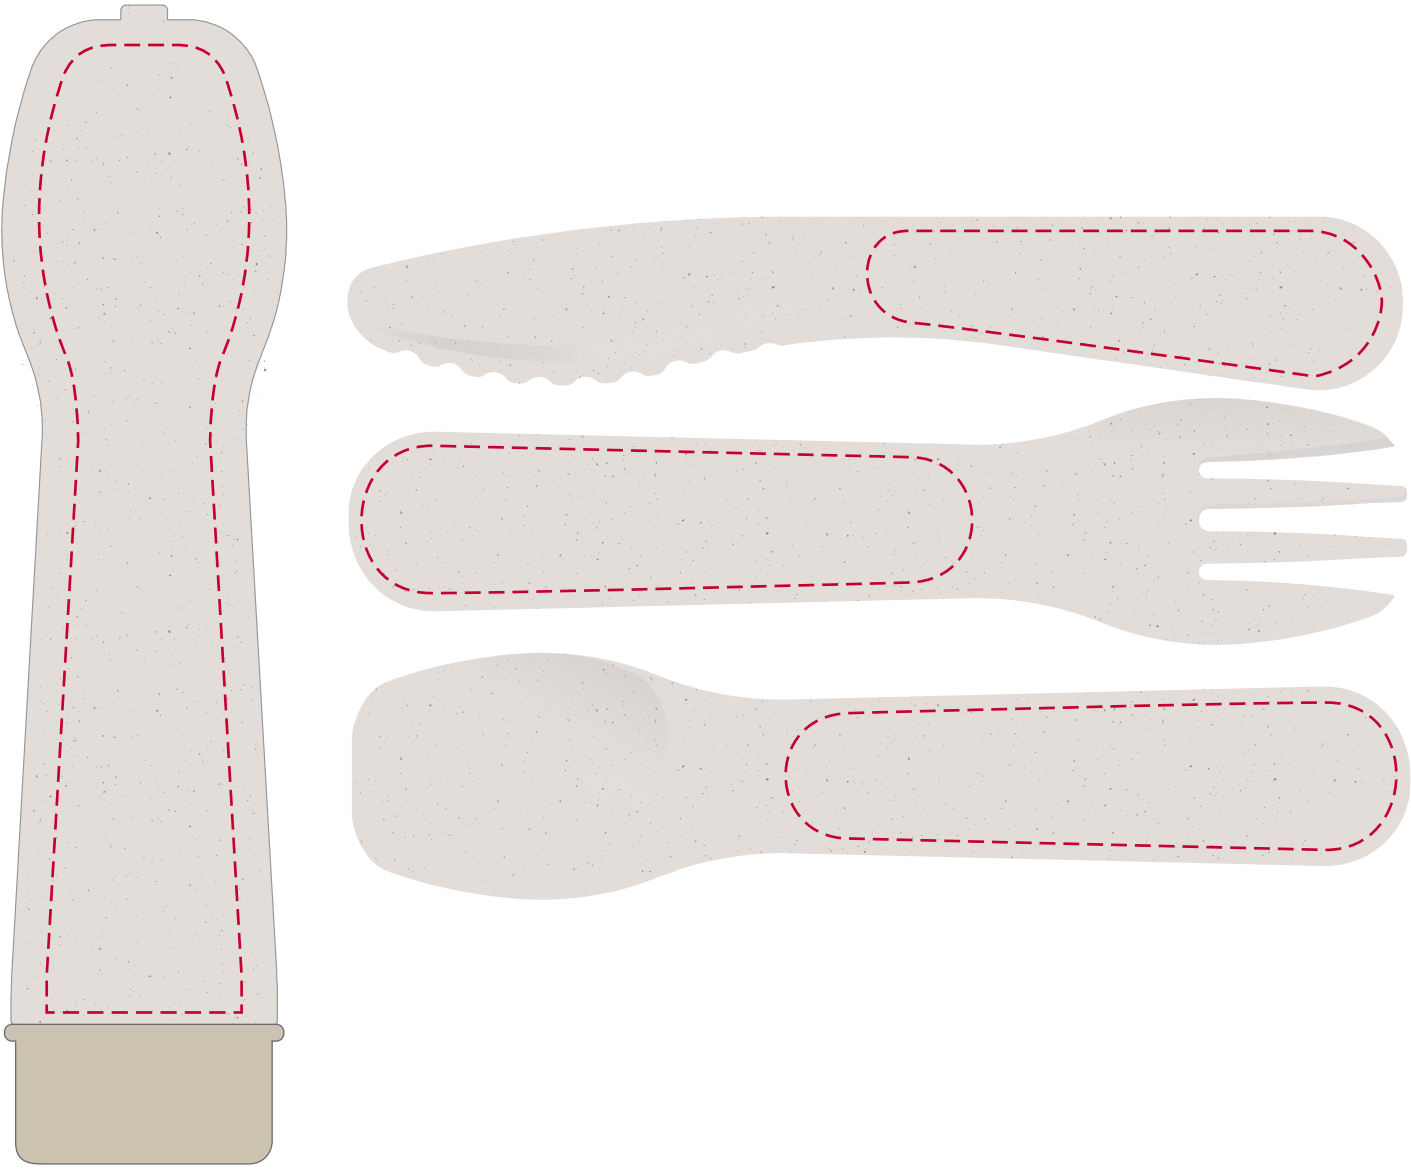

YOUR VISUAL PROOF

Order Reference xxxxxx
Date created xx/xx/xx
Created by xx

Product 234893
Colour Tor/Pebble Grey
Branding Full Colour

Artwork Advisories

Full colour printed colours may differ when printed to the final product.

Please email all approvals/amends to your order processor.

Scale 100% Print area 128x28mm(case)/68x19mm(knife-POA) 80x19mm(Fork/Spoon-POA) Logo size xx x xxmm