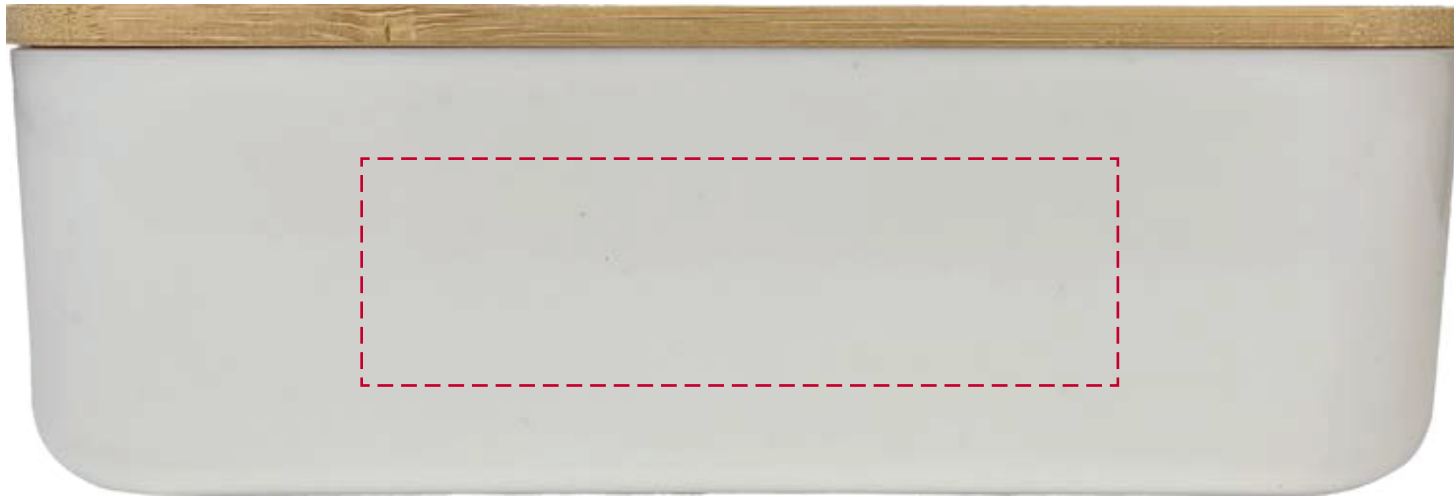

YOUR VISUAL PROOF

Order Reference	xxxxxx
Date created	xx/xx/xx
Created by	xx

Product	234886
Colour	White/Bamboo
Branding	Spot Colour

PANTONE® Colours

Artwork Advisories

It is the customer's responsibility to ensure that the proof is correct in all areas. Please be sure to double-check spelling, grammar, layout and design before approving artwork. Due to the variation in monitor colours and adjustments, PDF proofs may not provide an accurate colour representation of the final product & printed work. Once artwork is approved, your order will be processed based on the above unless any amendments are made. All orders are subject to our terms and conditions.

Please email all approvals/amends to your order processor.

Scale	100%	Print area	100 x 30 mm	Logo size	xx x xxmm
-------	------	------------	-------------	-----------	-----------