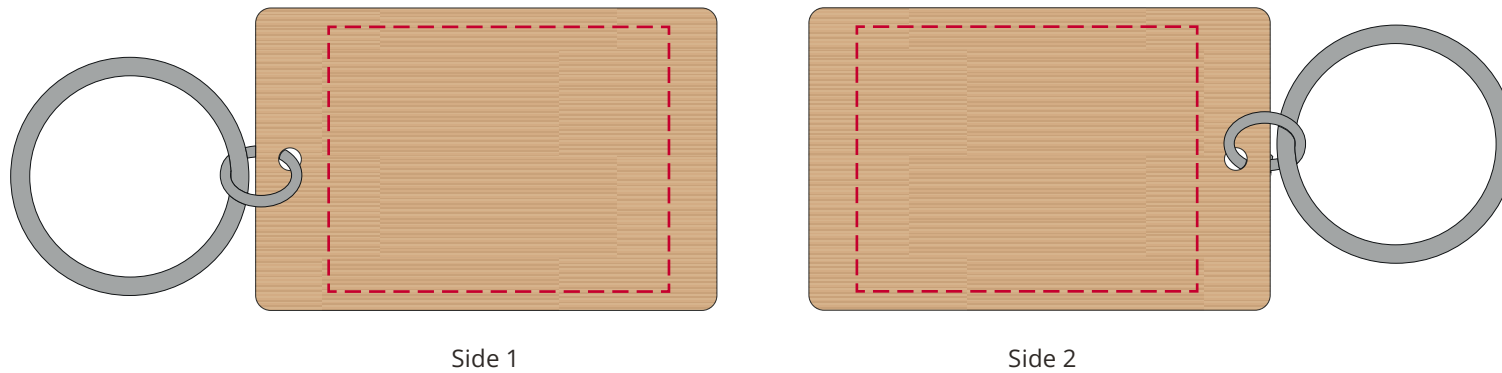

YOUR VISUAL PROOF

Order Reference xxxxxx
Date created xx/xx/xx
Created by xx

Product 234870
Colour Bamboo
Branding Spot Colour (1 col. max)
/ Engraved

PANTONE® Colours

Artwork Advisories

It is the customer's responsibility to ensure that the proof is correct in all areas. Please be sure to double-check spelling, grammar, layout and design before approving artwork. Due to the variation in monitor colours and adjustments, PDF proofs may not provide an accurate colour representation of the final product & printed work. Once artwork is approved, your order will be processed based on the above unless any amendments are made. All orders are subject to our terms and conditions.

Please email all approvals/amends to your order processor.

Scale 100% Print area 45 x 35 mm Logo size xx x xxmm