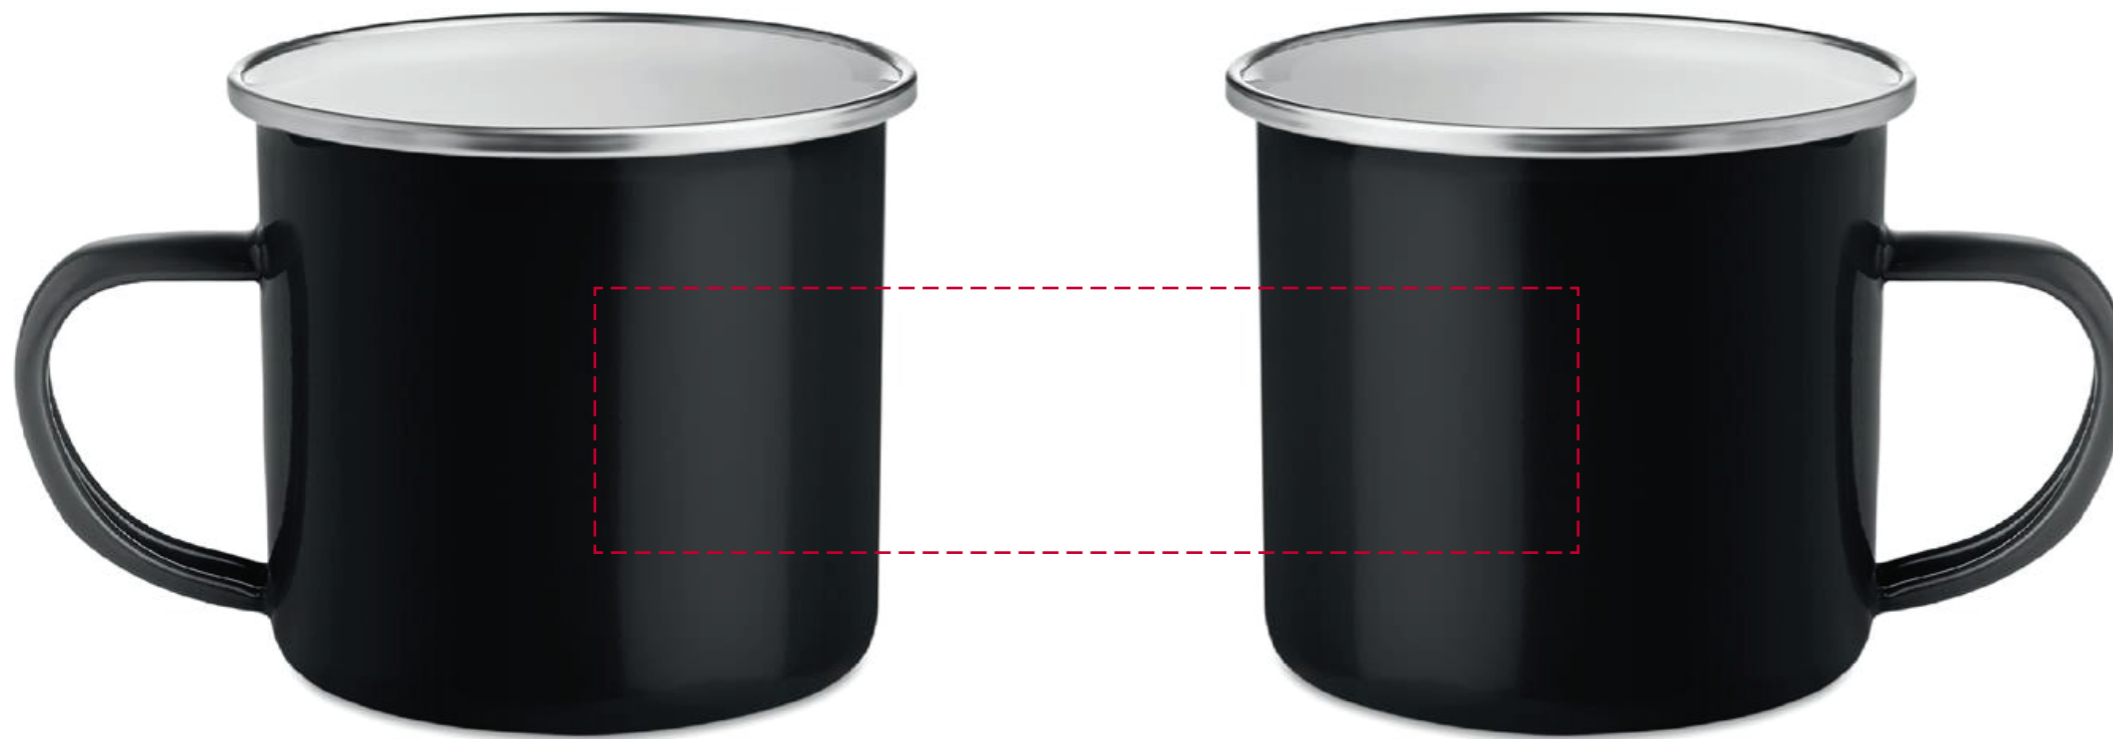

YOUR VISUAL PROOF (1 of 2)

Order Reference xxxxxx
Date created xx/xx/xx
Created by xx

Side 1

Side 2

Product 234579
Colour Black
Branding Spot colour (1 col. max)

PANTONE® Colours

Artwork Advisories

It is the customer's responsibility to ensure that the proof is correct in all areas. Please be sure to double-check spelling, grammar, layout and design before approving artwork. Due to the variation in monitor colours and adjustments, PDF proofs may not provide an accurate colour representation **of the final product & printed work.** Once artwork is approved, your order will be processed based on the above unless any amendments are made. All orders are subject to our terms and conditions.

Print area	130 x 35 mm
Logo size	xx x xxmm
Branding	Spot colour (1 col. max)

Visual scale 100%.