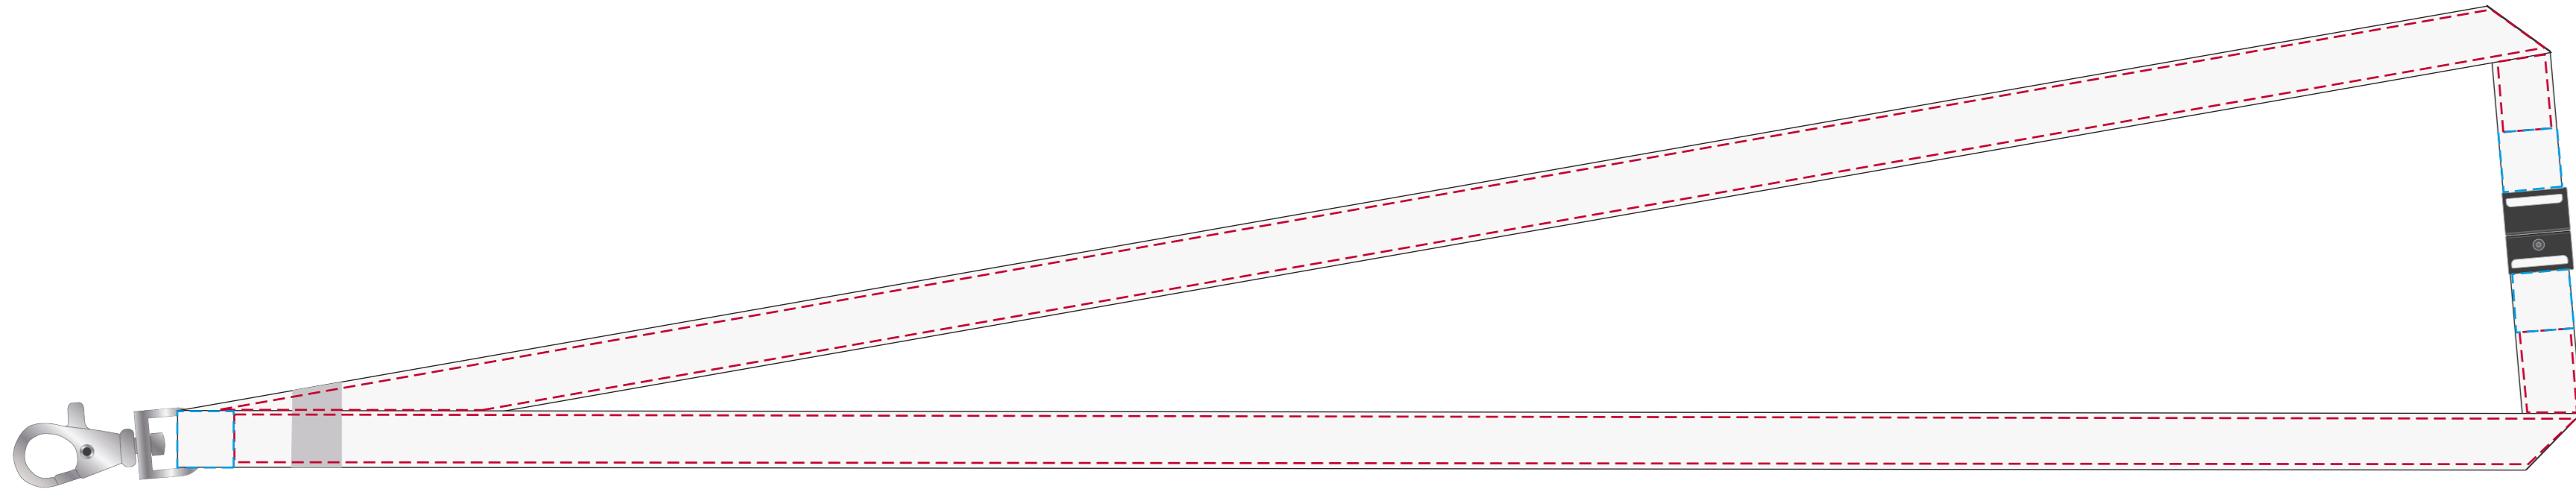

# YOUR VISUAL PROOF (1 of 2)

- Print Area
- Logo/text must be kept 10mm from clip/break to avoid stitching

For Visual Purposes Only. Please see page 2 for actual artwork size.

Order Reference xxxxxx  
Date created xx/xx/xx  
Created by xx

# YOUR VISUAL PROOF (2 of 2)

Order Reference	xxxxxx
Date created	xx/xx/xx
Created by	xx
Print area	8 x 900 mm
Logo size	xx x xxmm
Branding	Spot Colour

--- Print Area  
--- Logo/text must be kept 10mm from clip/break to avoid stitching

Visual scale 100%.