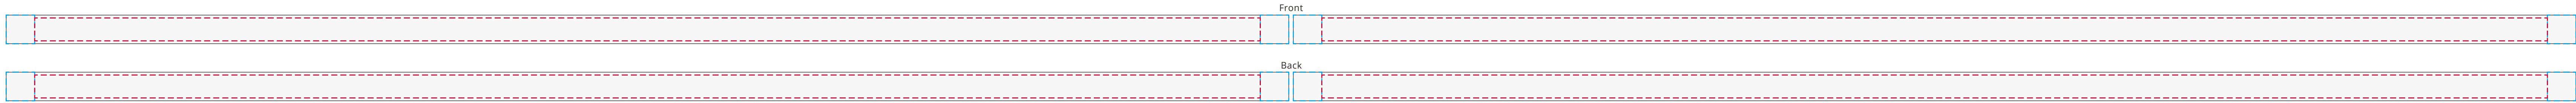

# YOUR VISUAL PROOF (1 of 2)

- Print Area
- Logo/text must be kept 10mm from clip/break to avoid stitching

For Visual Purposes Only. Please see page 2 for actual artwork size.

Order Reference xxxxxx  
Date created xx/xx/xx  
Created by xx

# YOUR VISUAL PROOF (2 of 2)

Order Reference	xxxxxx
Date created	xx/xx/xx
Created by	xx
Print area	8 x 900 mm
Logo size	xx x xxmm
Branding	Spot Colour

--- Print Area  
--- Logo/text must be kept 10mm from clip/break to avoid stitching