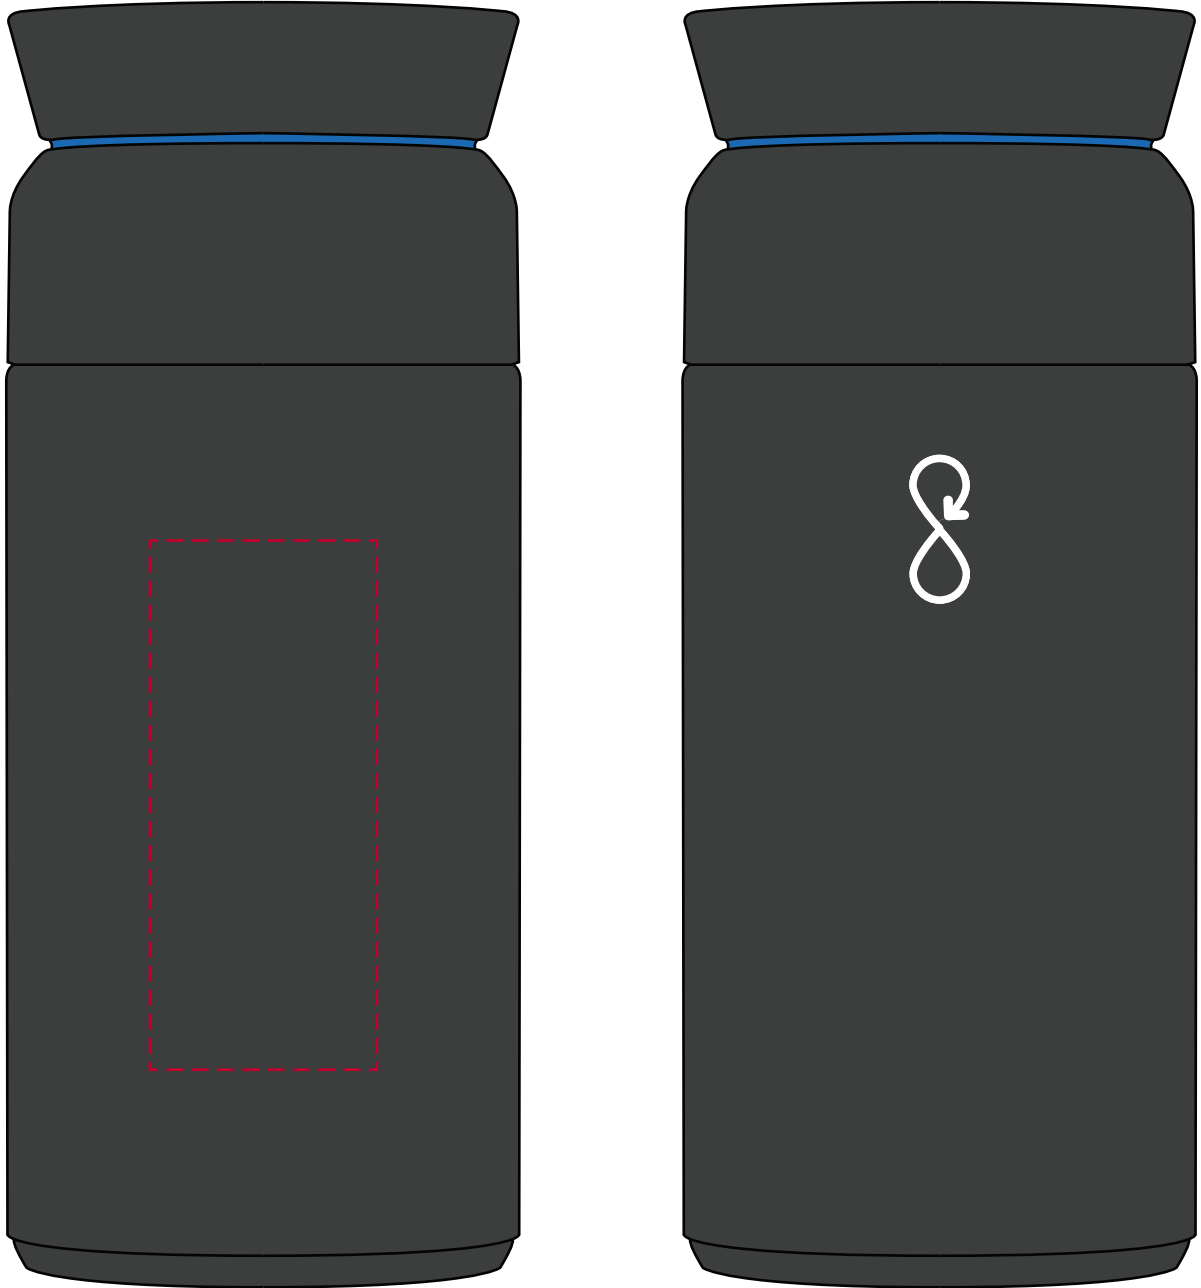

YOUR VISUAL PROOF

Warnings:
-Smallest character must be 5pt
-Fine detailed fonts may need to be bigger

Scale 100% Print area 30 x 70 mm Logo size xx x xx mm

Order Reference	xxxxxx
Date created	xx/xx/xx
Created by	xx

Product	234231
Colour	Obsidian Black
Branding	Engraved

Artwork Advisories

Ocean Bottle logo will be on opposite side of your branding.
Base of Bottle is a different colour to the body of the bottle.

It is the customer's responsibility to ensure that the proof is correct in all areas. Please be sure to double-check spelling, grammar, layout and design before approving artwork. Due to the variation in monitor colours and adjustments, PDF proofs may not provide an accurate colour representation of the final product & printed work. Once artwork is approved, your order will be processed based on the above unless any amendments are made. All orders are subject to our terms and conditions.