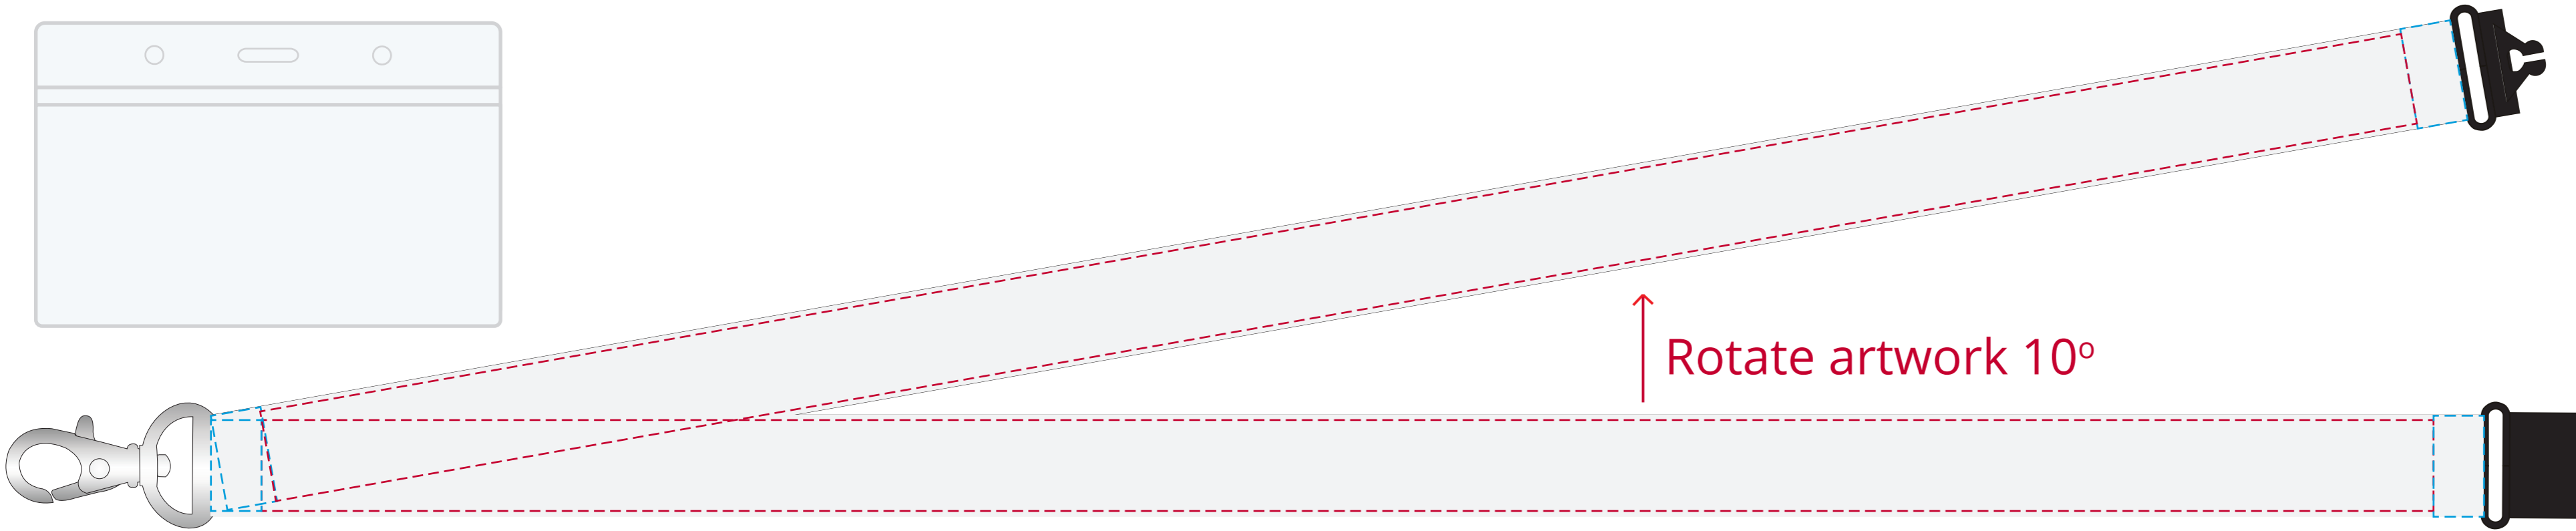

# YOUR VISUAL PROOF (1 of 2)

--- Print area  
--- Keep all logos 10mm away from the clip/break, to avoid stitching

Visual purposes only. Please see page 2 for actual artwork size.

Order Reference xxxxxx  
Date created xx/xx/xx  
Created by xx

Product 234104  
Colour Pantone: XXXc  
Branding Spot Colour

# YOUR VISUAL PROOF (2 of 2)

Order Reference	xxxxxx
Date created	xx/xx/xx
Created by	xx
Print area	18 x 860 mm
Logo size	xx x xx mm
Branding	Spot Colour

- - - - - Print area
- - - - - Keep all logos 10mm away from the clip/break, to avoid stitching