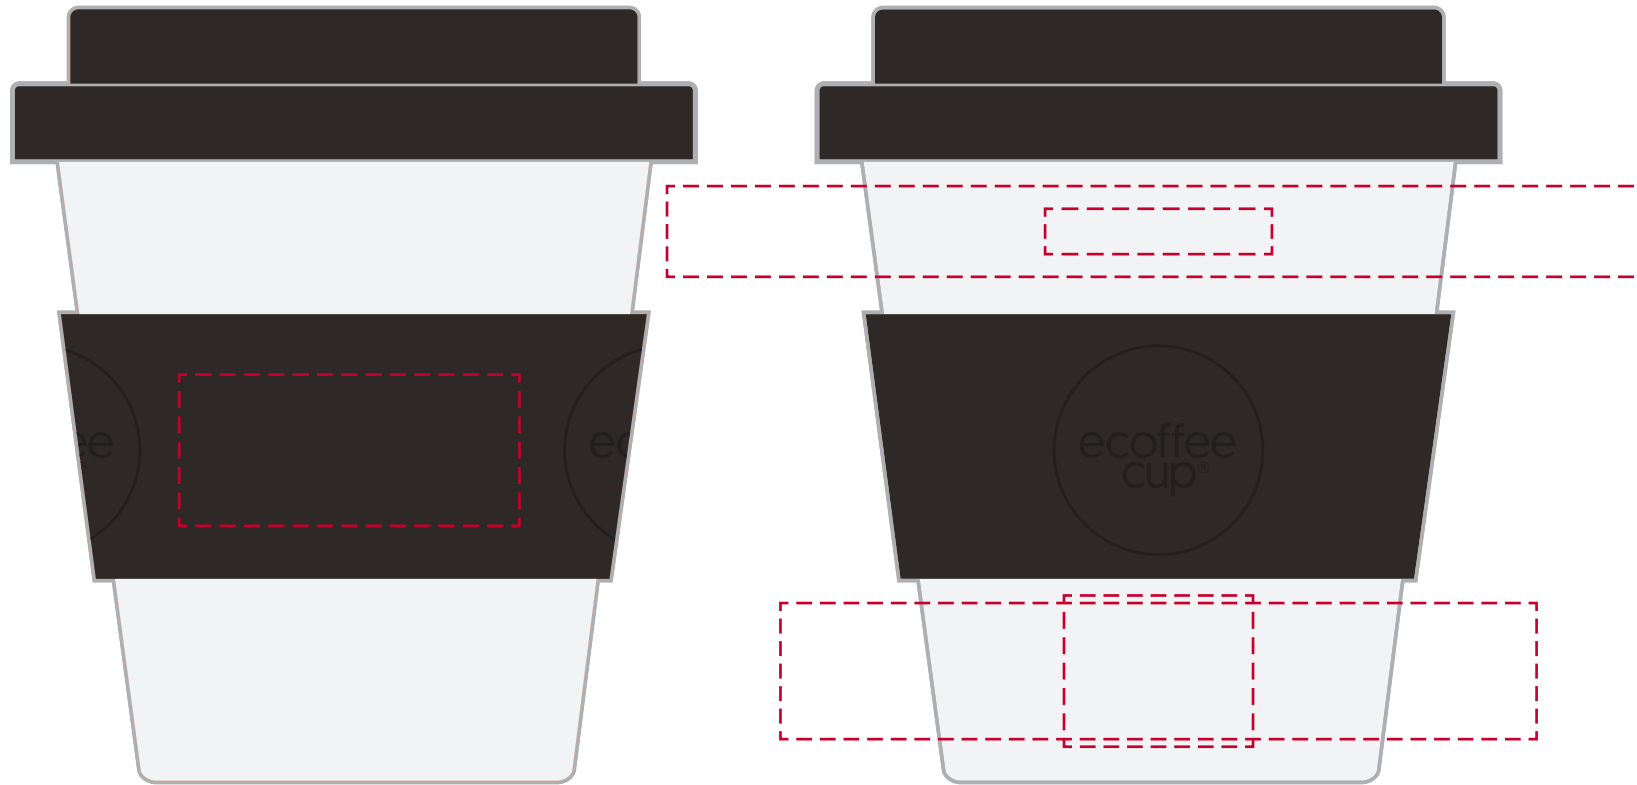

YOUR VISUAL PROOF (1 of 4)

Order Reference	xxxxxx
Date created	xx/xx/xx
Created by	xx

Product	226500
Colour	Black Nature
Branding	Spot Colour

PANTONE® Colours

Artwork Advisories

It is the customer's responsibility to ensure that the proof is correct in all areas. Please be sure to double-check spelling, grammar, layout and design before approving artwork. Due to the variation in monitor colours and adjustments, PDF proofs may not provide an accurate colour representation of the final product & printed work. Once artwork is approved, your order will be processed based on the above unless any amendments are made. All orders are subject to our terms and conditions.

Print Position On Band
Print area 45 x 20 mm
Logo size xx x xxmm
Branding Spot Colour (1 col. max)

YOUR VISUAL PROOF (3 of 4)

Order Reference xxxxxx
Date created xx/xx/xx
Created by xx

Print Position Above Band
Print area 130 x 12 mm
30 x 6 mm
Logo size xx x xxmm
Branding Spot Colour (2 col. max)

YOUR VISUAL PROOF (4 of 4)

Order Reference xxxxxx
Date created xx/xx/xx
Created by xx

Print Position Below Band
Print area 100 x 18 mm
25 x 20 mm
Logo size xx x xxmm
Branding Spot Colour (2 col. max)