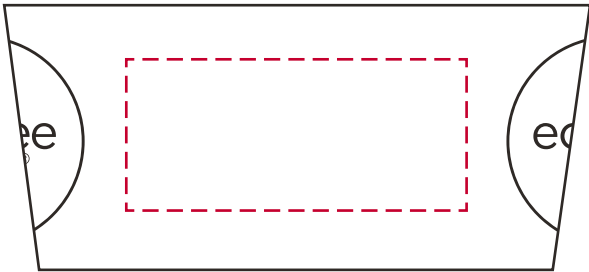

YOUR VISUAL PROOF (1 of 4)

Order Reference	xxxxxx
Date created	xx/xx/xx
Created by	xx

Product	226500
Colour	Black Nature
Branding	Spot Colour

PANTONE® Colours

Artwork Advisories

It is the customer's responsibility to ensure that the proof is correct in all areas. Please be sure to double-check spelling, grammar, layout and design before approving artwork. Due to the variation in monitor colours and adjustments, PDF proofs may not provide an accurate colour representation of the final product & printed work. Once artwork is approved, your order will be processed based on the above unless any amendments are made. All orders are subject to our terms and conditions.

Print Position On Band
Print area 45 x 20 mm
Logo size xx x xxmm
Branding Spot Colour (1 col. max)

YOUR VISUAL PROOF (3 of 4)

Order Reference xxxxxx
Date created xx/xx/xx
Created by xx

Print Position Above Band
Print area 130 x 12 mm
30 x 6 mm
Logo size xx x xxmm
Branding Spot Colour (2 col. max)

YOUR VISUAL PROOF (4 of 4)

Order Reference xxxxxx
Date created xx/xx/xx
Created by xx

Print Position Below Band
Print area 100 x 18 mm
25 x 20 mm
Logo size xx x xxmm
Branding Spot Colour (2 col. max)