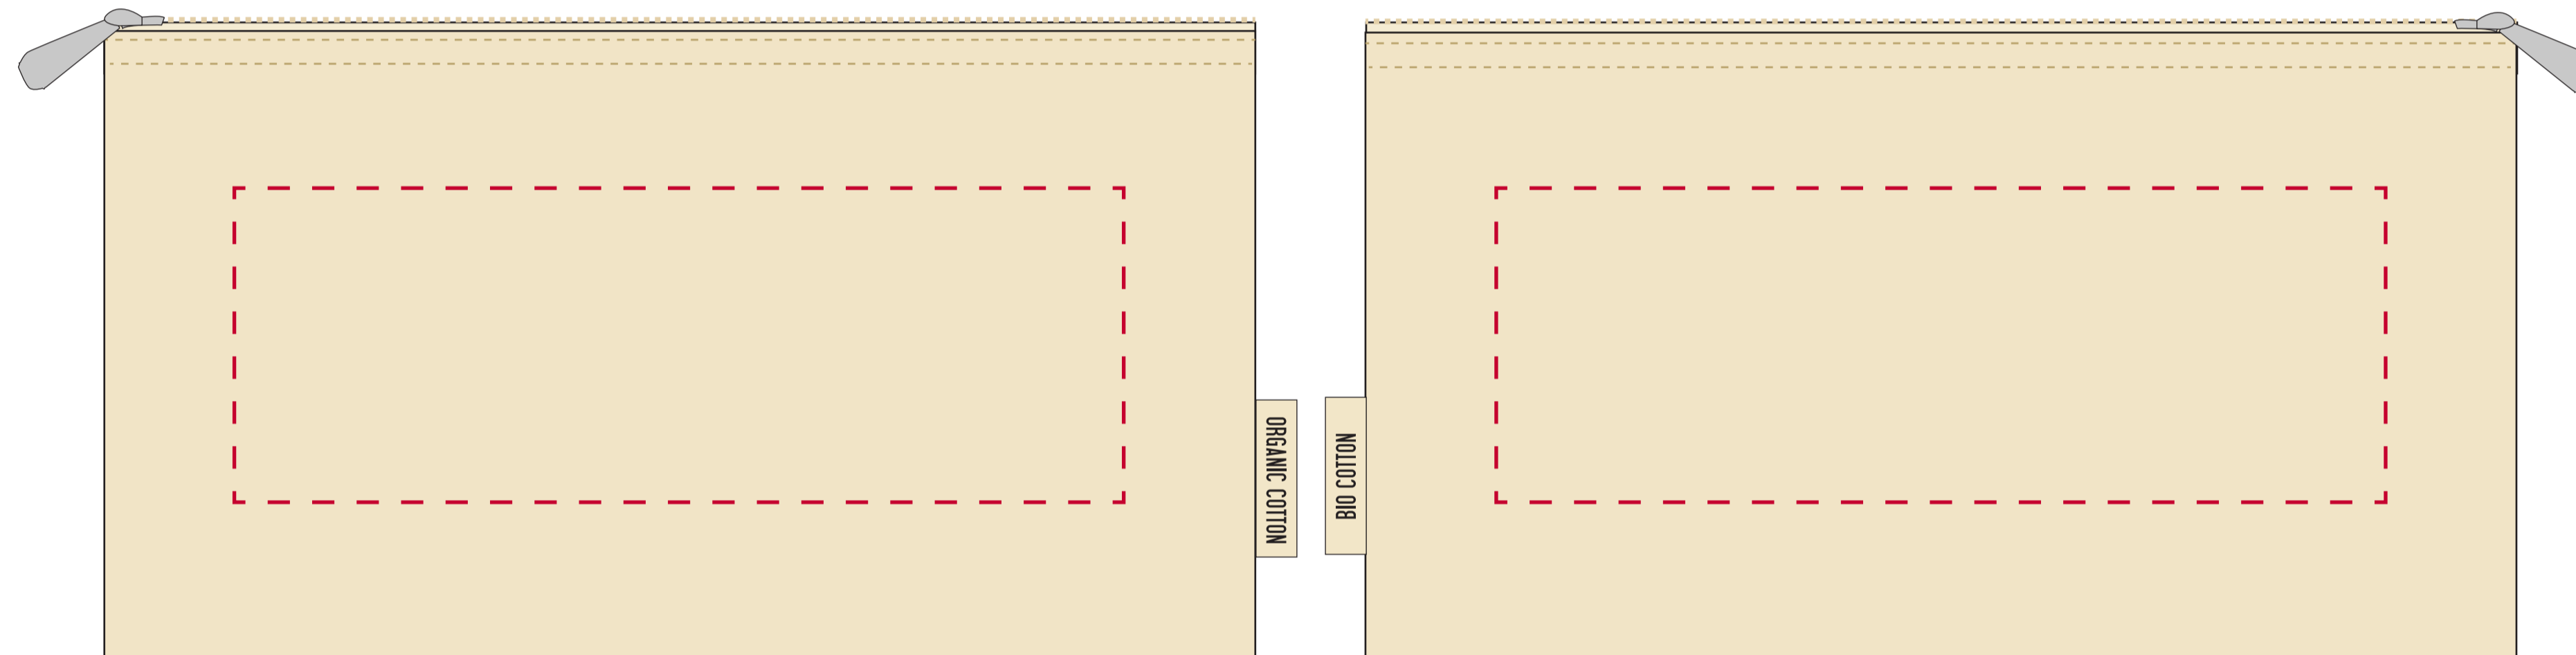

YOUR VISUAL PROOF

Order Reference xxxxxx
Date created xx/xx/xx
Created by xx

Product 226176
Colour Natural
Branding Spot Colour (1 col. max)

PANTONE® Colours

Artwork Advisories

All **sizes are approximate** and finished goods may vary by 5%. Logo placement may have the same variance.

Fabric colour may vary slightly from batch to batch.

Pantone colours may differ due to nature of the material. A sample of the previous job to ensure print colour is matched as close as possible.

It is the customer's responsibility to ensure that the proof is correct in all areas. Please be sure to double-check spelling, grammar, layout and design before approving artwork. **Due to the variation in monitor colours and adjustments, PDF proofs may not provide an accurate colour representation of the final product & printed work.** Once artwork is approved, your order will be processed based on the above unless any amendments are made. All orders are subject to our terms and conditions.

Please email all approvals/amends to your order processor.

Scale 100% Print area 170 x 60 mm Logo size xx x xxmm