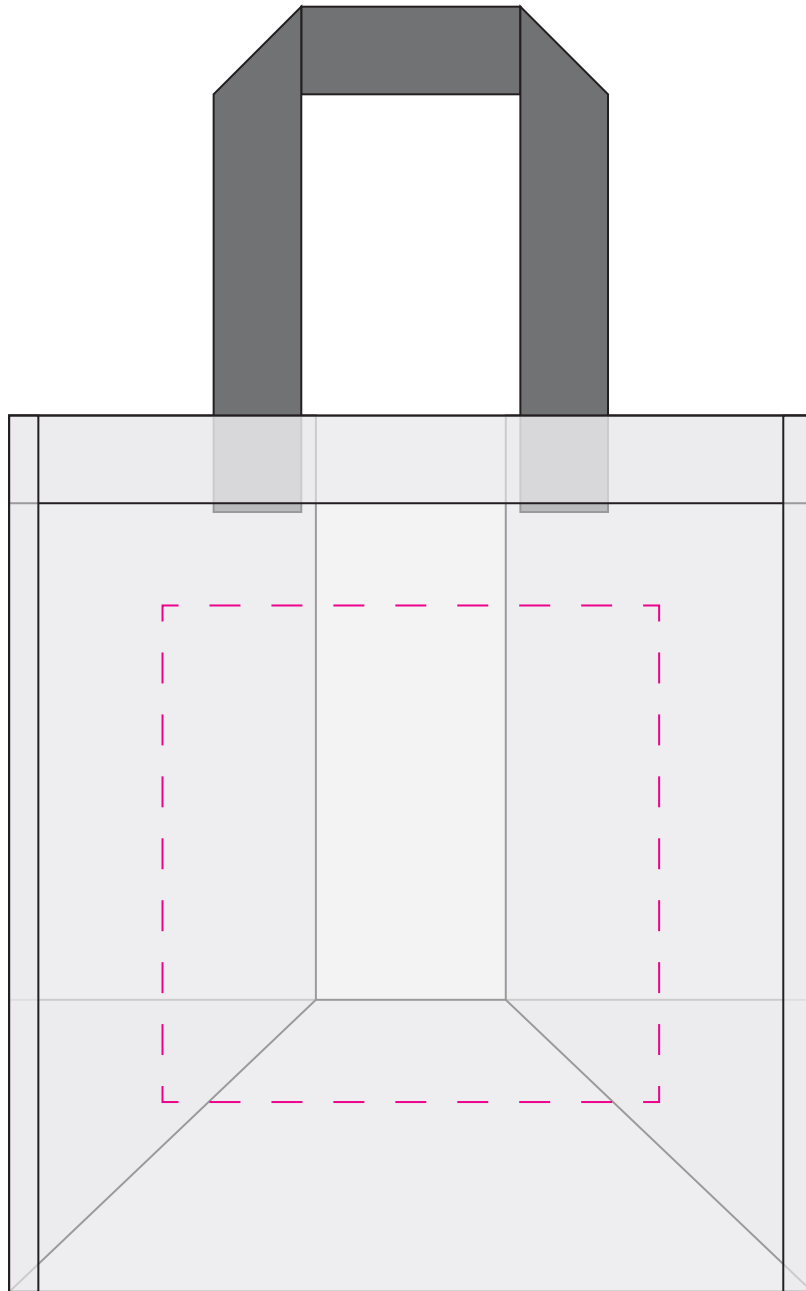

ARTWORK PROOF

Date	00/00/2022
CRM:	00000
Product:	Everyday Tote Bag
Code:	403088
Colour:	grey

Print Area: 170mm x 170mm
please see page 2 for artwork to size

ARTWORK CONCERNS

PRINT INSTRUCTIONS

It is the customer's responsibility to ensure that the proof is correct in all areas. Please be sure to double-check spelling, grammar, layout and design before approving artwork. Due to the variation in monitor colours and adjustments, PDF proofs may not provide an accurate colour representation of the final product & printed work. Once artwork is approved, your order will be processed based on the above unless any amendments are made. All orders are subject to our terms and conditions.