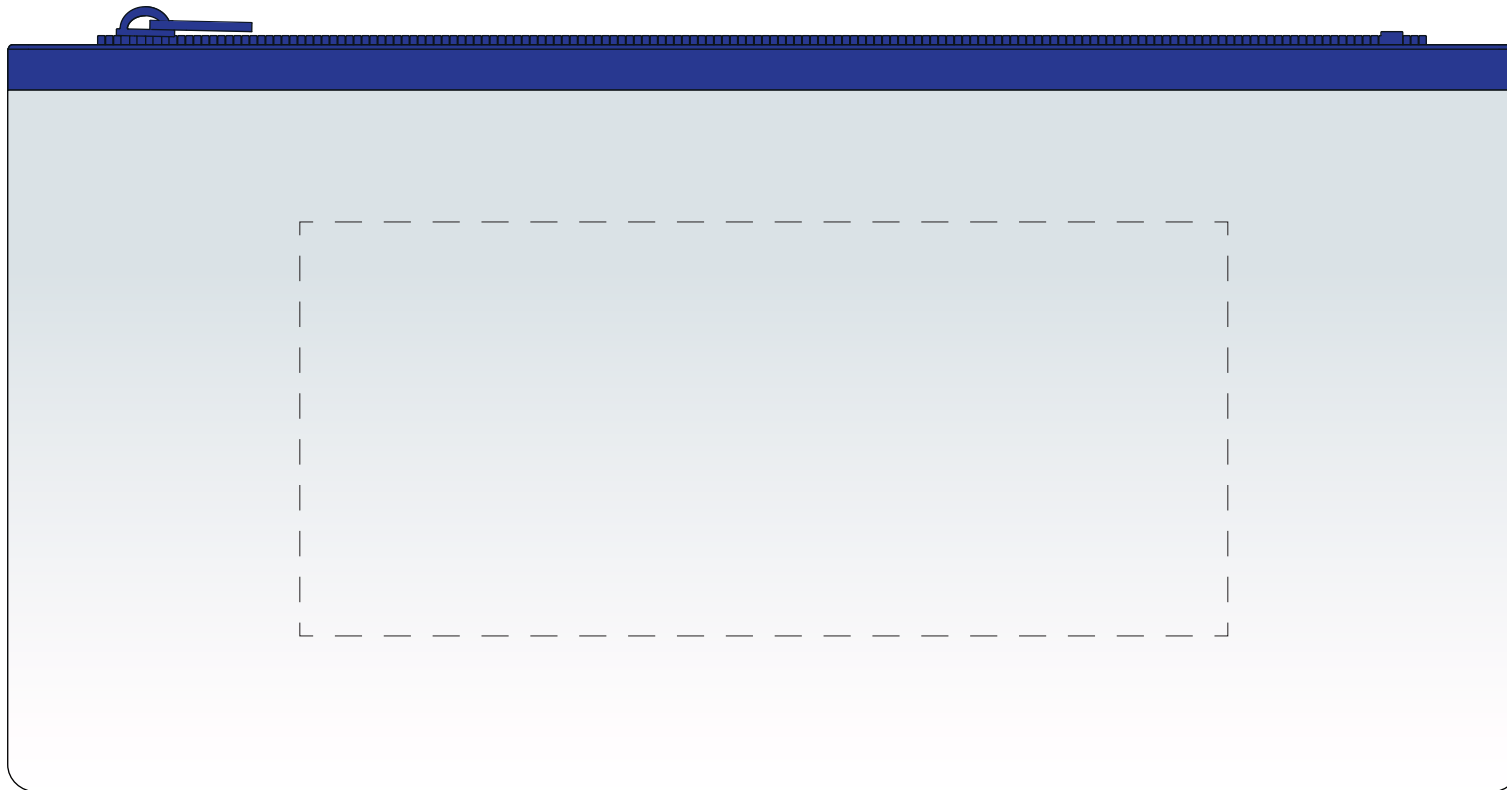

# ARTWORK PROOF

Date	00/00/2020
CRM:	000000
Product:	Lexicon Pencil Case
Code:	
Colour:	clear/blue

Print Area: 130mm x 58mm  
please see page 2 for artwork to size