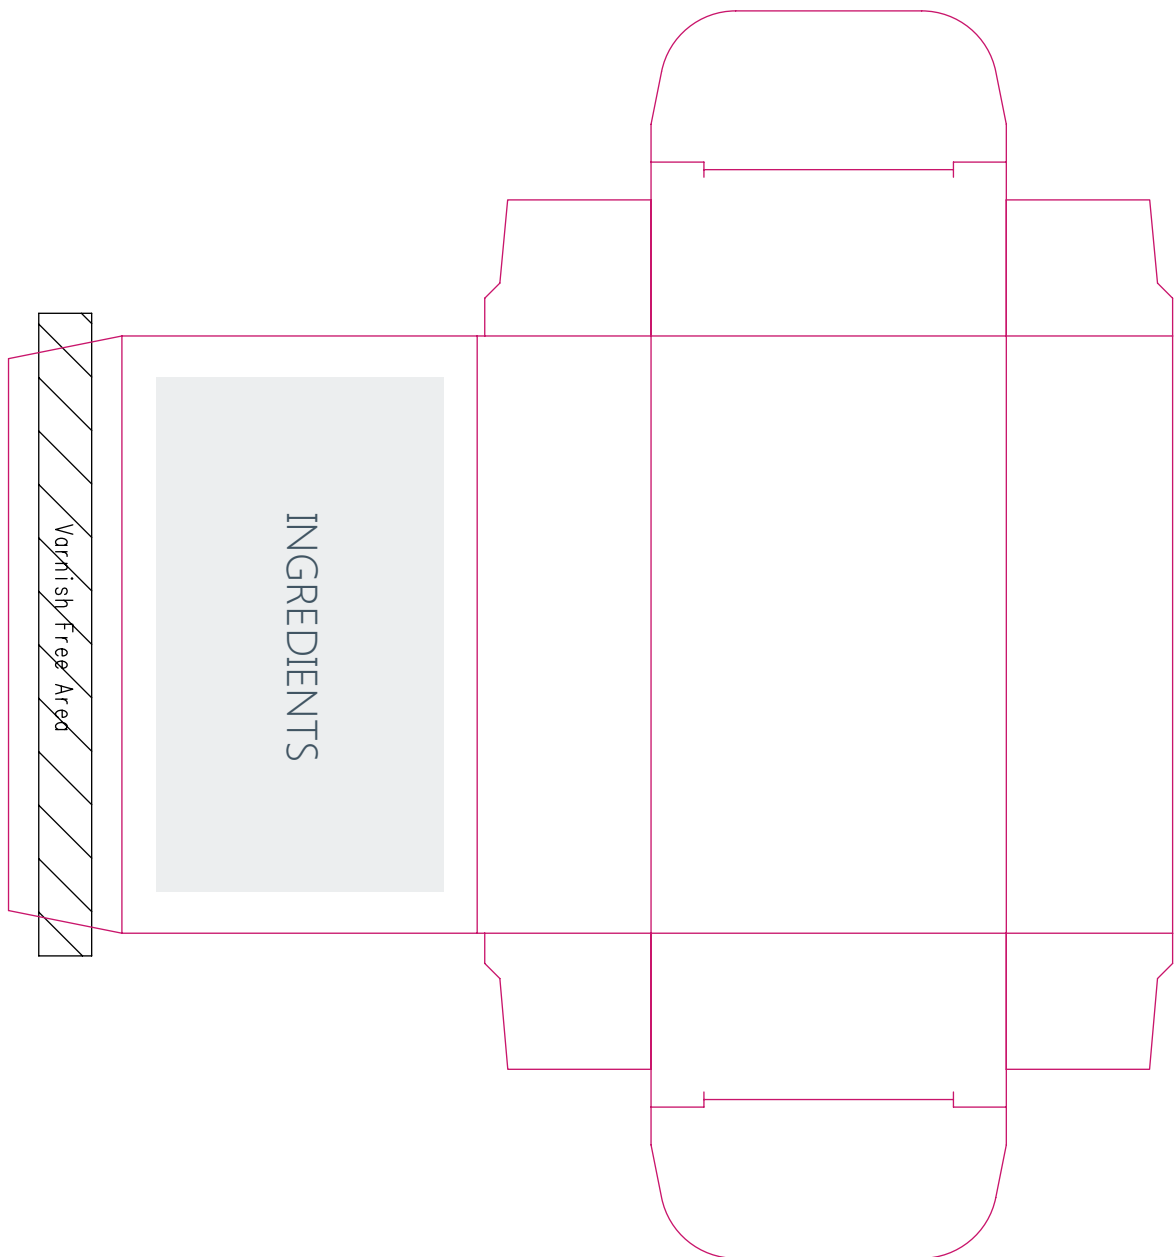

ECO MAXI RECTANGLE BOX

ECO BOX

47 x 80 x 23 mm

Cardboard

Colour Mode: CMYK - Digital Print
Please reference **PANTONE®** colours as spot colours

Cut Line: 
Bleed: 