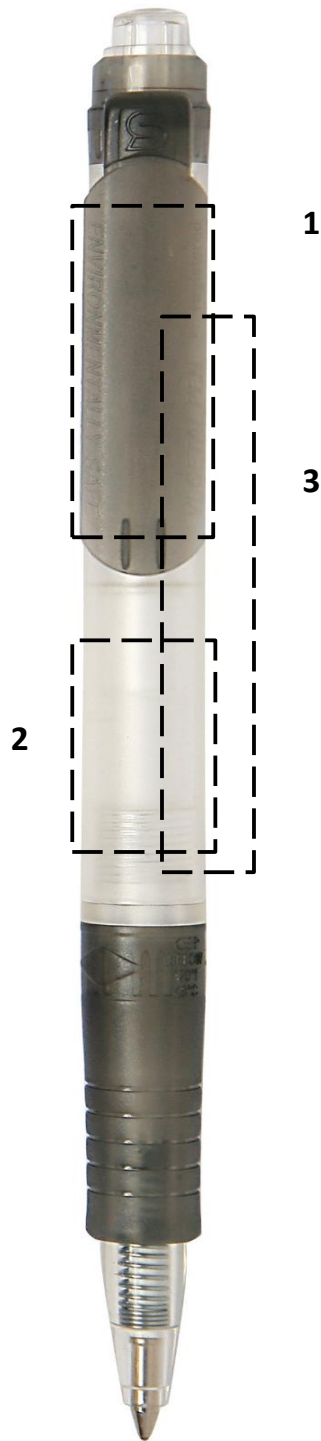

# VEGETAL POSITIONAL PRINT GUIDE

## PRINT AREA 1

TAMPO PRINT ON CLIP

25mm x 5mm

## PRINT AREA 2

SCREEN PRINT AROUND BARREL

20mm x 20mm

## PRINT AREA 3

TAMPO PRINT ALONG BARREL

45mm x 7mm

PLEASE PROVIDE ARTWORK IN EITHER PDF OR EPS FORMAT  
WITH A MINIMUM OF 800 RESOLUTION