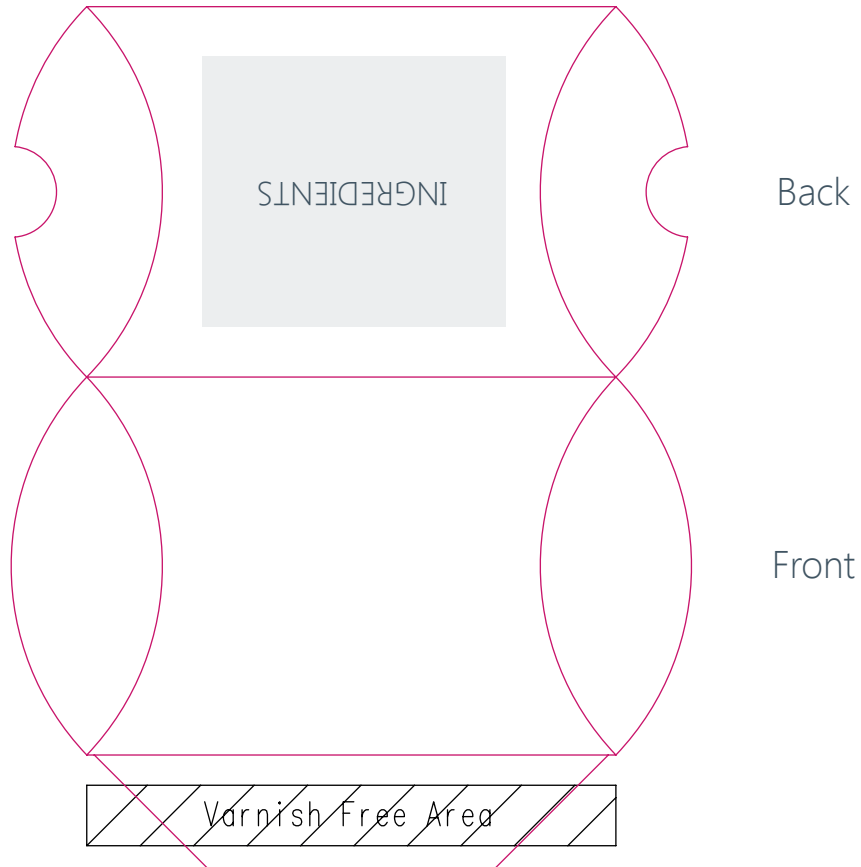

# ECO SMALL POUCH BOX

## ECO BOX

70 x 20 x 45 mm

Cardboard

Colour Mode: CMYK - Digital Print  
Please reference **PANTONE®** colours as spot colours

Cut Line: ———  
Bleed: ———