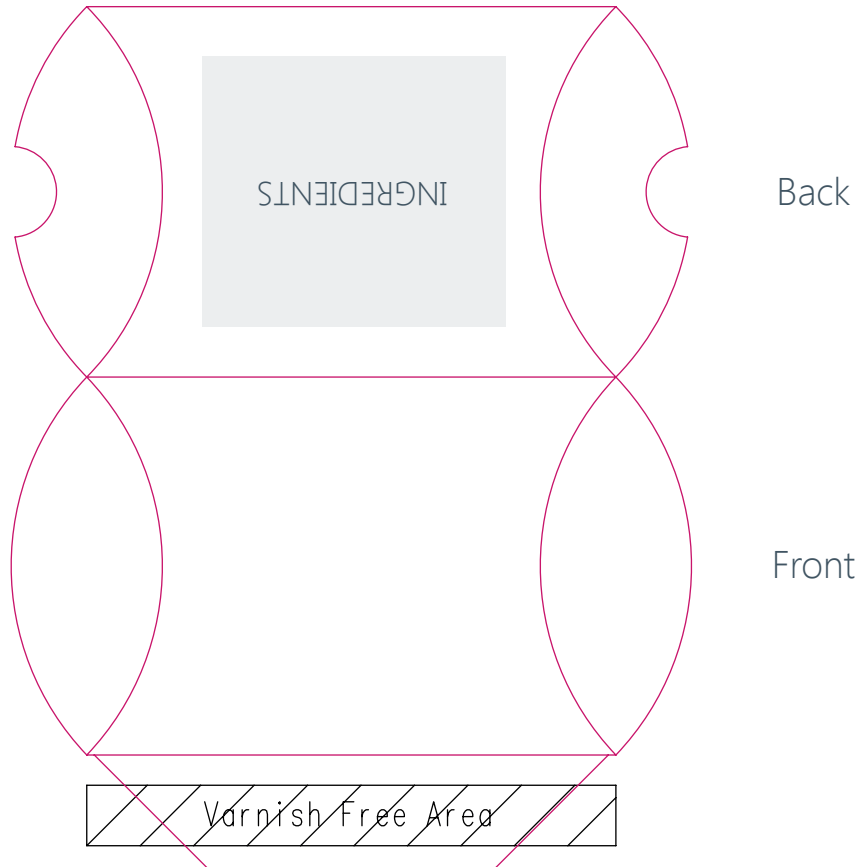

ECO SMALL POUCH BOX

ECO BOX

70 x 20 x 45 mm
Cardboard

Colour Mode: CMYK - Digital Print
Please reference **PANTONE®** colours as spot colours

Cut Line: ———
Bleed: ———