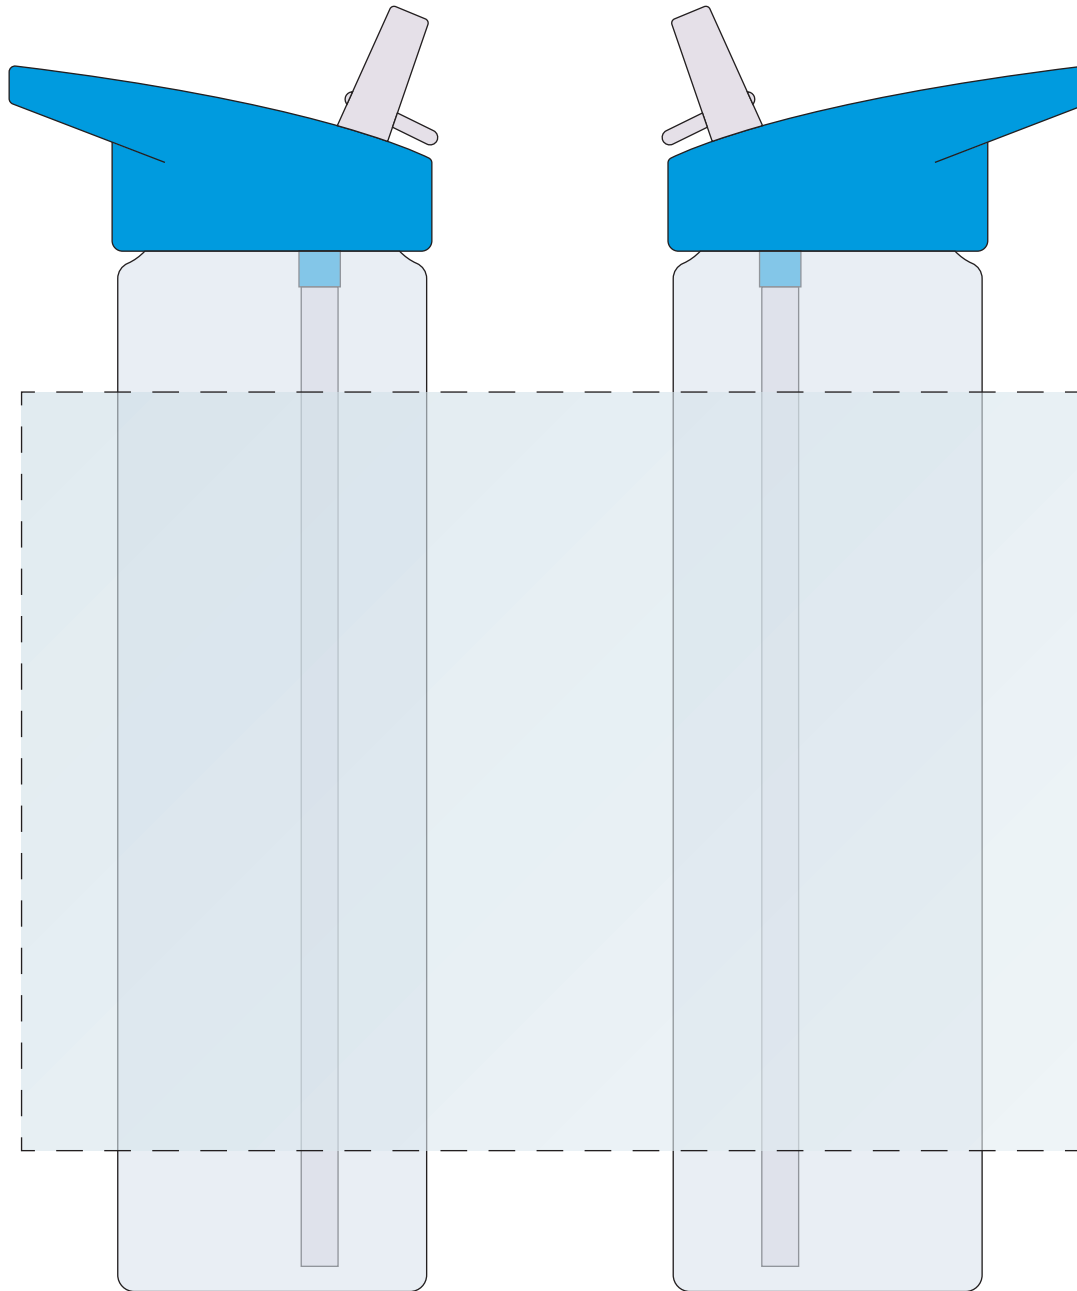

ARTWORK PROOF

Date	25/10/2021
CRM:	00000
Product:	Hawaii Bottle
Code:	
Colour:	LIGHT BLUE

Print Area: 195mm x 140mm
please see page 2 for artwork to size

ARTWORK CONCERNS

PRINT INSTRUCTIONS

It is the customer's responsibility to ensure that the proof is correct in all areas. Please be sure to double-check spelling, grammar, layout and design before approving artwork. Due to the variation in monitor colours and adjustments, PDF proofs may not provide an accurate colour representation of the final product & printed work. Once artwork is approved, your order will be processed based on the above unless any amendments are made. All orders are subject to our terms and conditions.
PLEASE EMAIL ALL APPROVALS/AMENDS TO YOUR ORDER PROCESSOR.