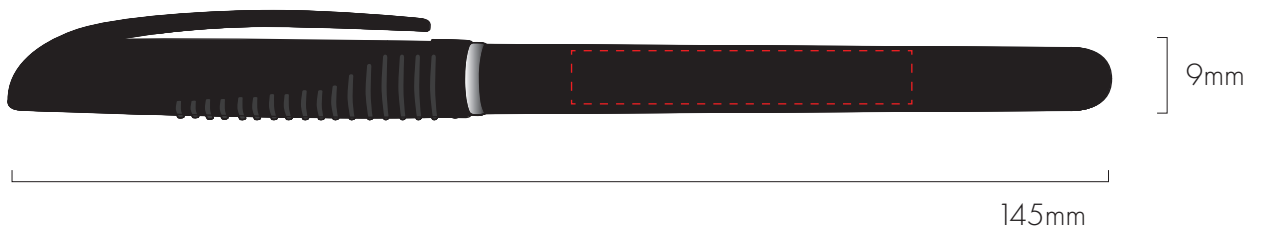

216706 Officeline Gel Rollerball Pens

Product Colour:

Pantone References:

BARREL PRINT AREA
45x20mm

DIGITAL PRINT AREA
45x7mm