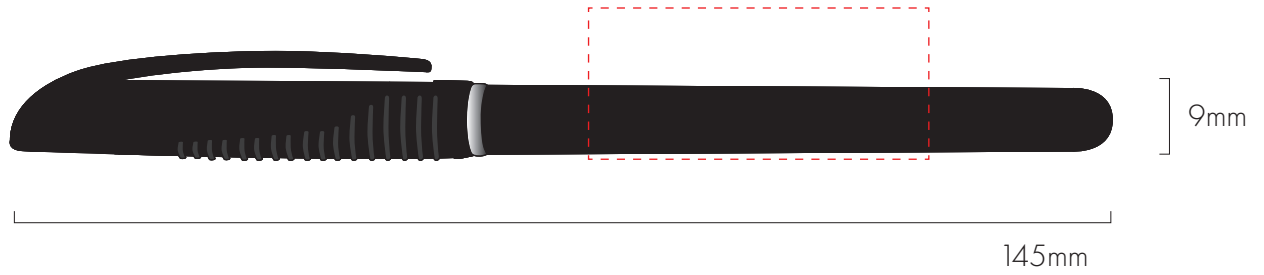

216706 Officeline Gel Rollerball Pens

Product Colour:

Pantone References:

BARREL PRINT AREA
45x20mm

DIGITAL PRINT AREA
45x7mm