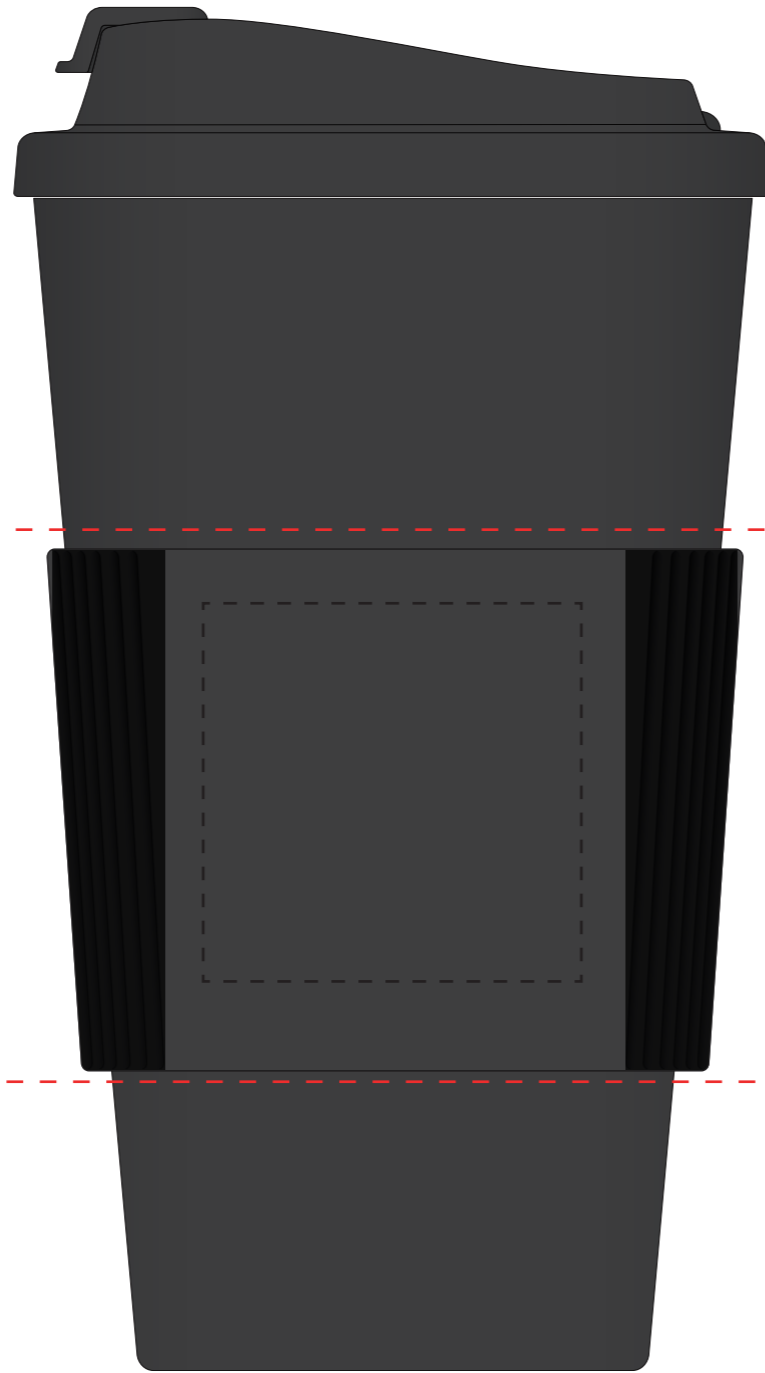

# YOUR VISUAL PROOF

Order Reference	xxxxxxx
Date created	xx/xx/xx
Created by	xx

Product	216664
Grip Colour	Black
Lid Colour	Black
Mug Colour	Black
Branding	Spot colour

## Artwork Advisories

Grip can only be printed in the following colours: Black, Blue (2195), Cool Grey (7), Green (355), Gold (871), Red (2035), Orange (165), Purple (2685), Yellow (120), Reflex Blue, Silver, White.

**Please email all approvals/amends to your order processor.**

Scale 100%    Print area 228 x 73mm    Logo size xx x xxmm