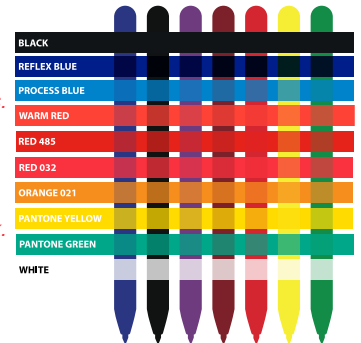

Kiato Cup

Colour: Aqua
Product Dimensions: 90mm Diameter x 132mm
Print Area: 60mm x 40mm
Line Drawing Scale: 100%

Please Note:
All colours including print and product is for visual purposes only and should not be regarded as the actual colour of product and print.
Pen colours may vary from batch to batch & may differ from previous orders.
By approving this order we accept that you understand these terms.

WE STRONGLY ADVISE THAT YOU ORDER A PRODUCT SAMPLE BEFORE PROCEEDING

Colour Guide:
The colour guide to the right indicates what certain colours may print like on coloured pens or other printed colours. Some requested colours may print slightly darker or lighter depending on the substrate.
We request that this be taken into consideration when approving artwork.