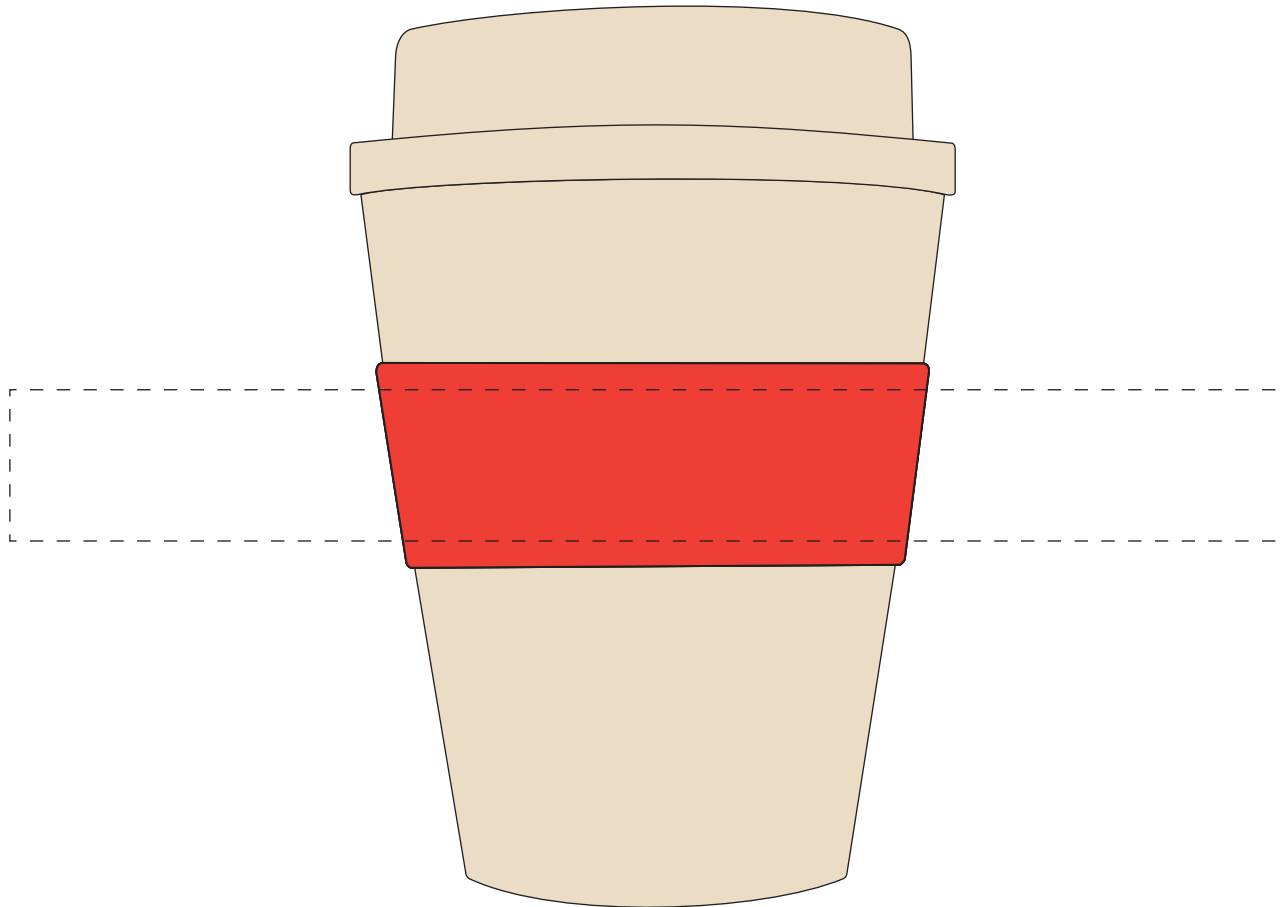

YOUR VISUAL PROOF

Order Reference xxxxxx
Date created xx/xx/xx
Created by xx

Product 216563
Colour Natural/Red
Branding Spot colour

PANTONE® Colours

Artwork Advisories

It is the customer's responsibility to ensure that the proof is correct in all areas. Please be sure to double-check spelling, grammar, layout and design before approving artwork. **Due to the variation in monitor colours and adjustments, PDF proofs may not provide an accurate colour representation of the final product & printed work.** Once artwork is approved, your order will be processed based on the above unless any amendments are made. All orders are subject to our terms and conditions.

Please email all approvals/amends to your order processor.

Scale 100% Print area 170 x 20 mm Logo size xx x xxmm