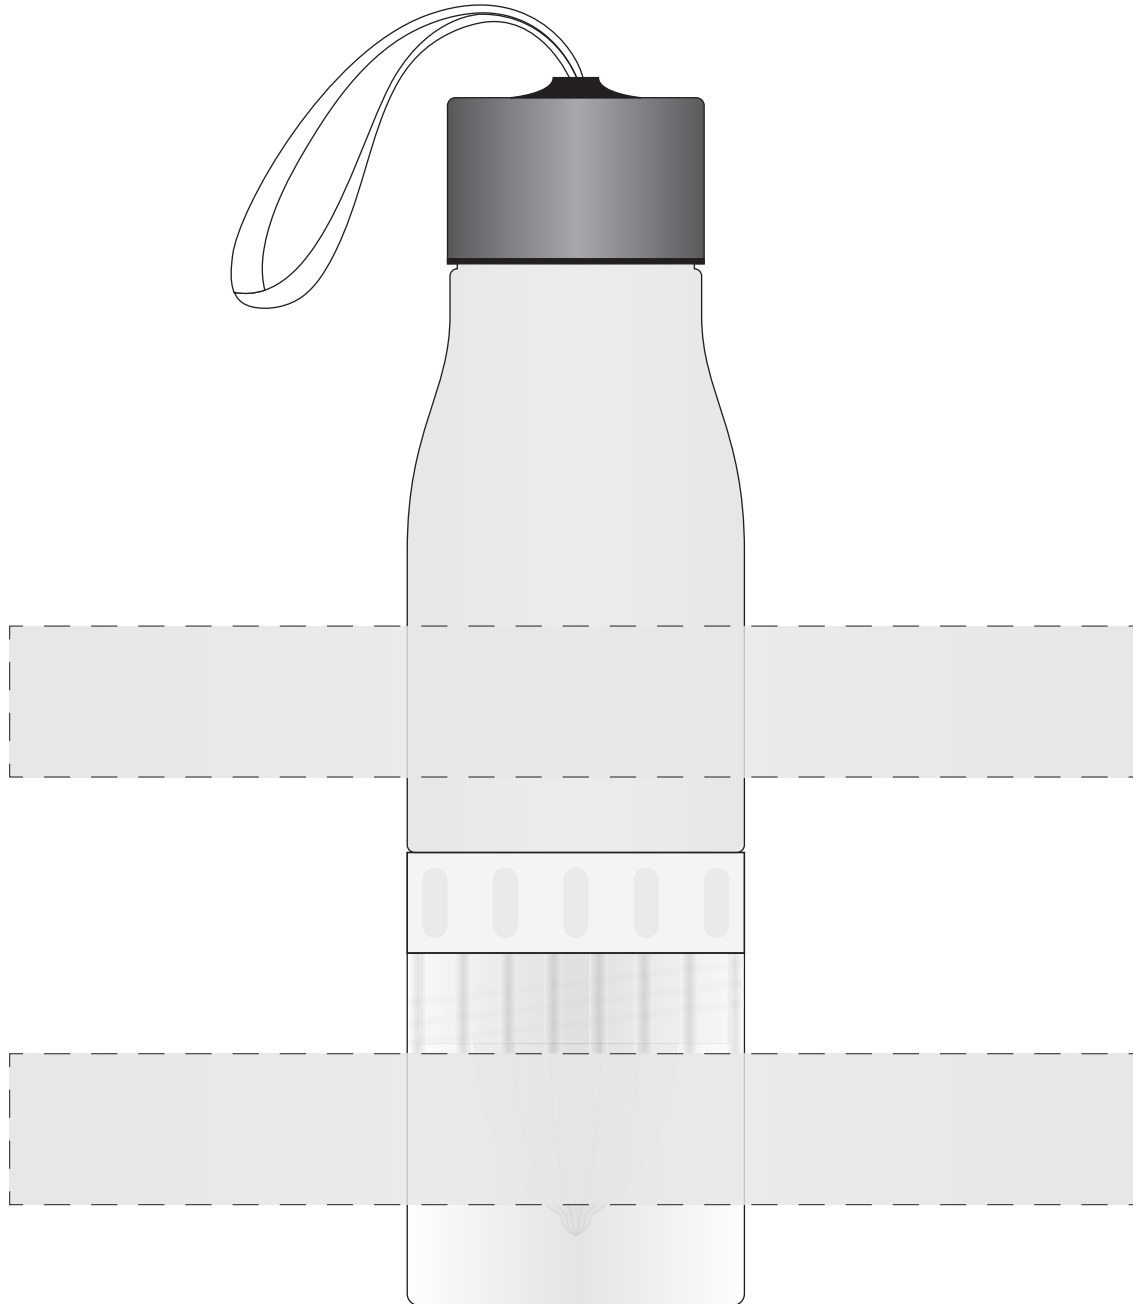

# ARTWORK PROOF

Date	00/00/2021
CRM:	00000
Product:	Monaco Infuser Bottle 650ml
Code:	
Colour:	white

Print Area: 225mm x 30mm  
please see page 2 for artwork to size