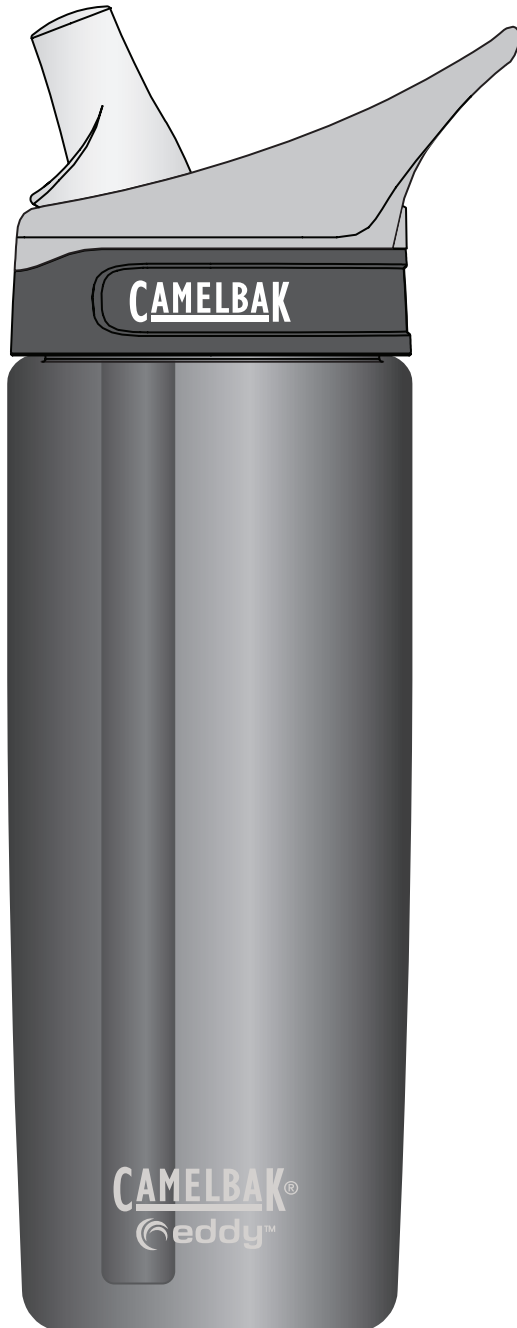

top colour **TBC**

Name **Layout**

bottle type **Camelbak Eddy 600cc**

bottle colour **TBC**

quantity **TBC**

approx. 30 mm

Option 1: Max print area 160 x 70mm, scaled to 75%

print colours;

Eddy 600cc

Bottle scaled 75%

Please note that 100% size may appear differently on different computer software and print outs

version **A** date **01/01/2020**