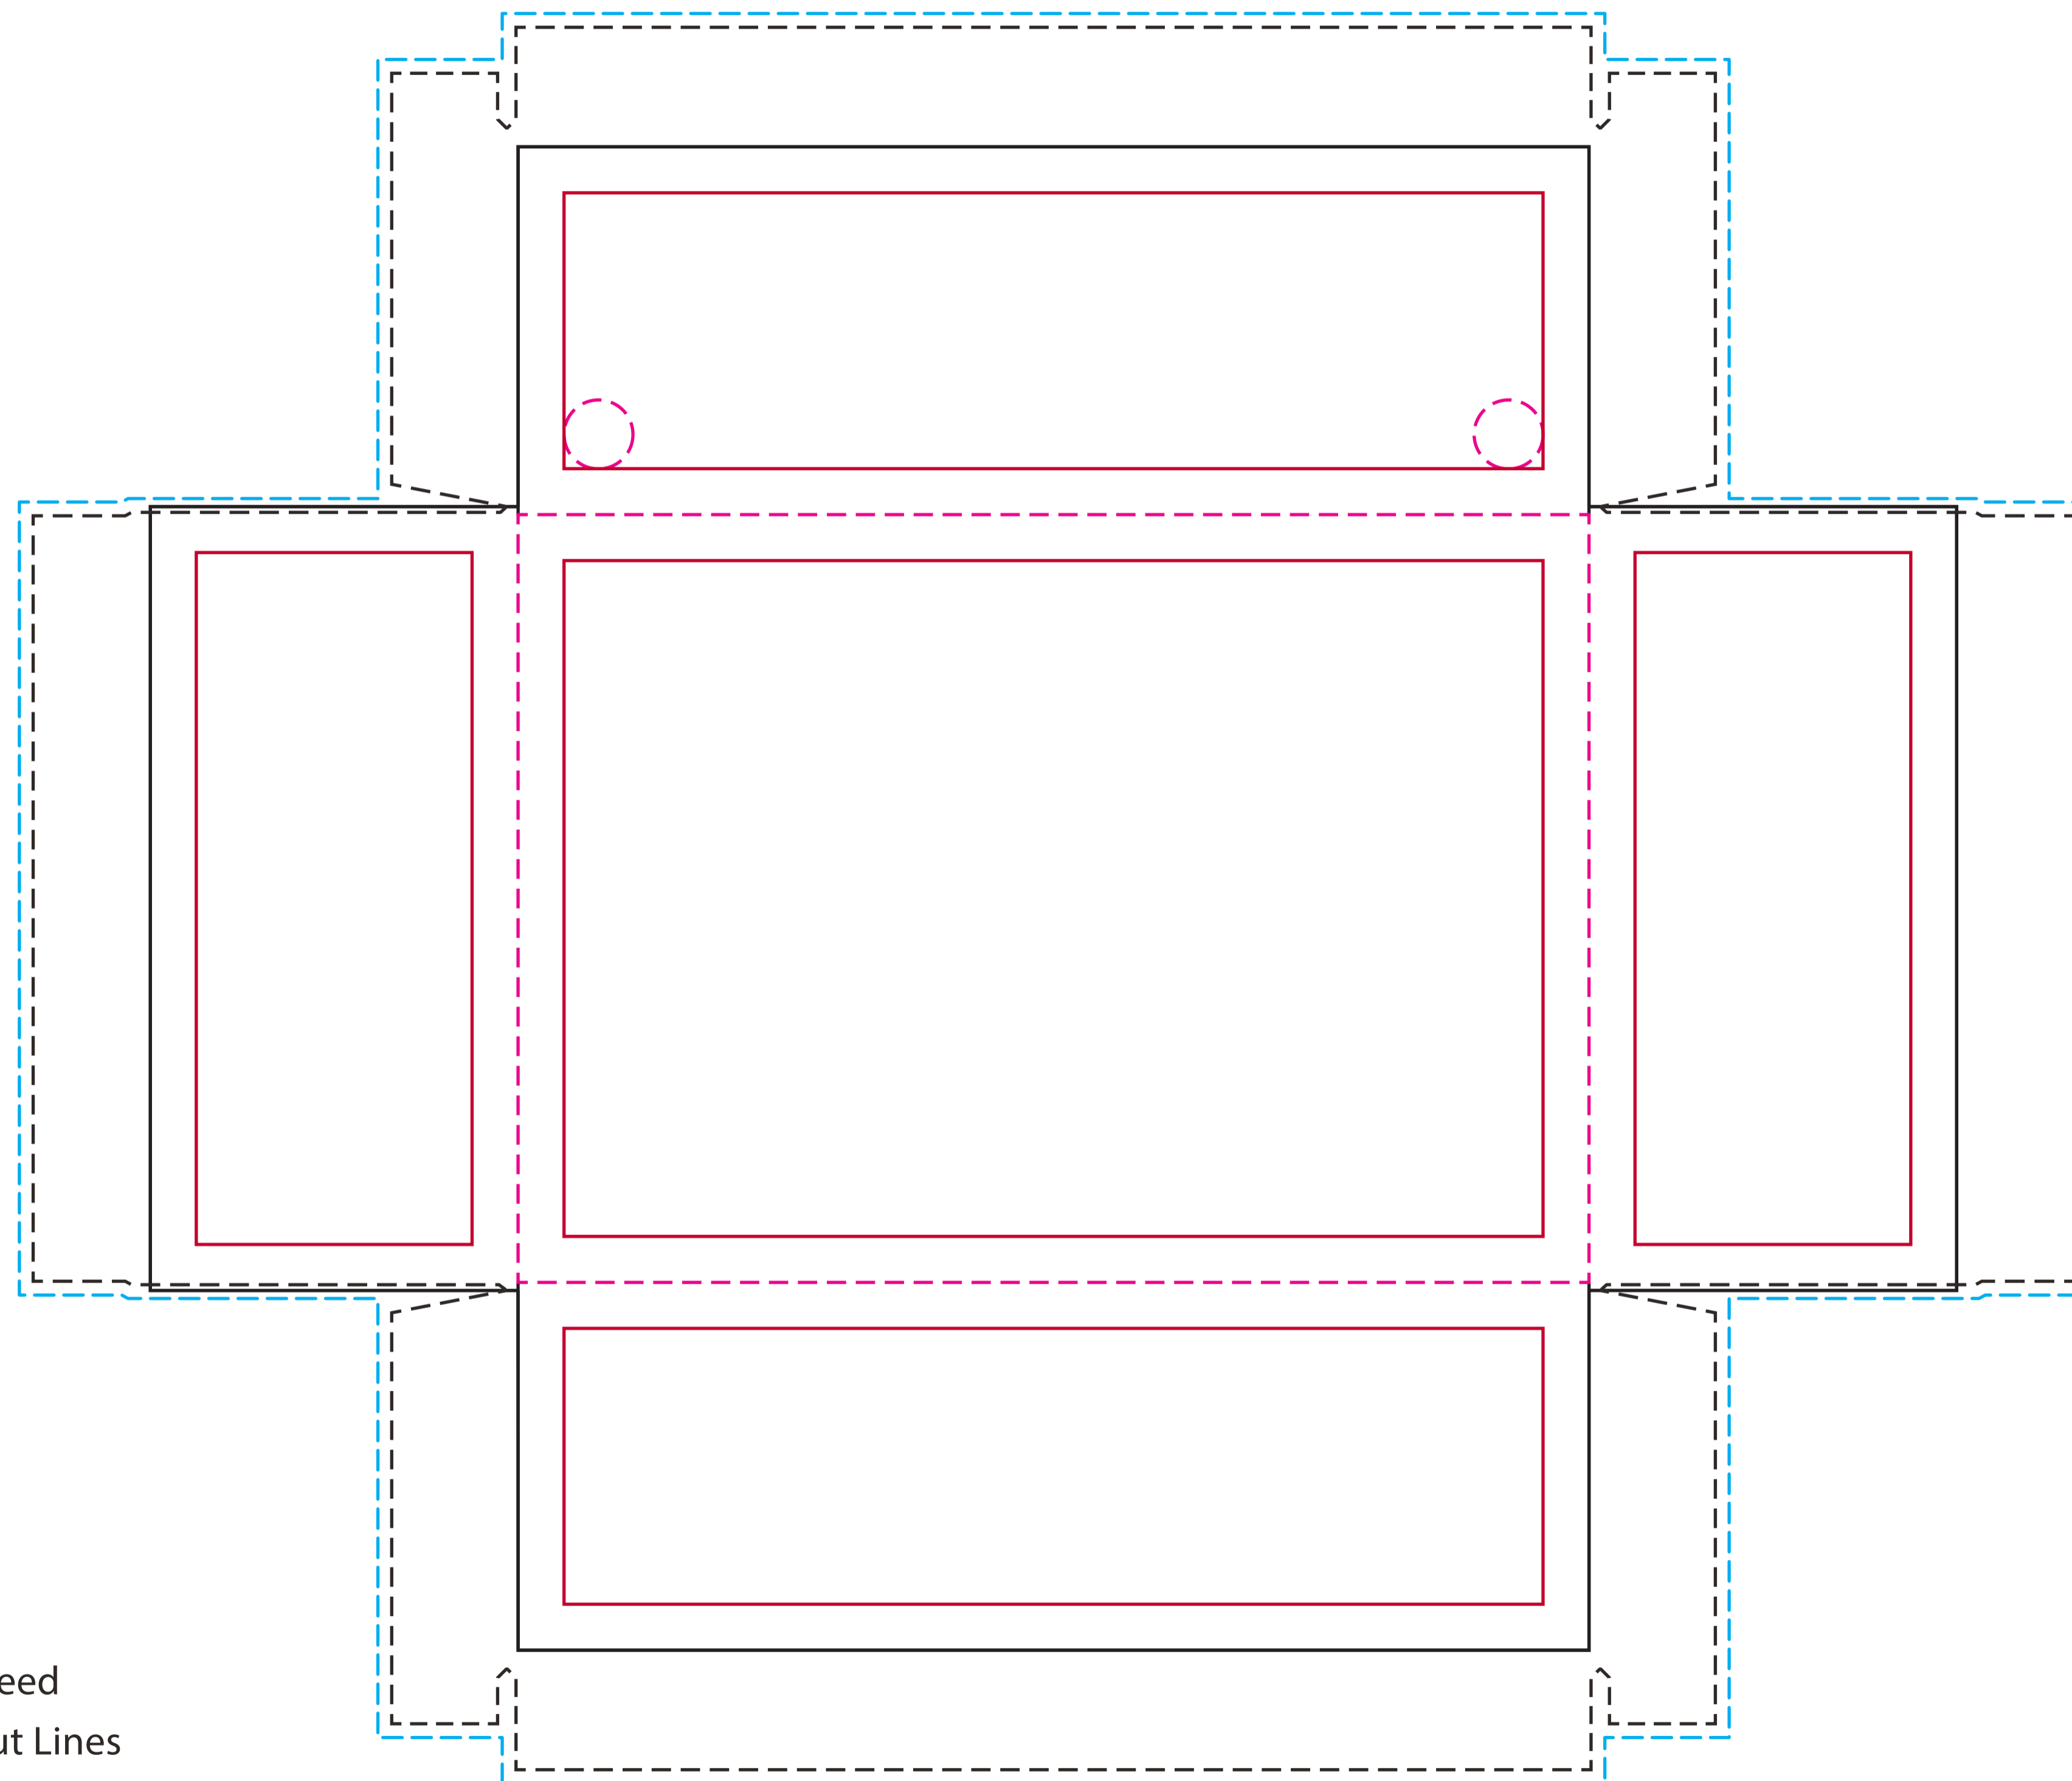

# YOUR VISUAL PROOF (1 of 4)

Visual scale 100%.

Order Reference	xxxxxx
Date created	xx/xx/xx
Created by	xx

Product	216467
Colour	White
Branding	Full Colour

-  Bleed
-  Cut Lines
-  Wrap Cut
-  3/4 Cut Fold
-  Safe Print Area

Visual scale 100%.

# YOUR VISUAL PROOF (4 of 4)

-  Bleed
-  Cut Lines
-  3/4 Cut Fold
-  Safe Print Area

**Order Reference** xxxxxx  
**Date created** xx/xx/xx  
**Created by** xx

**Print area: Lid Lining Sheet** 180x410.5 mm  
**Logo size** xx x xxmm  
**Branding** Full colour

# YOUR VISUAL PROOF (2 of 4)

<b>Order Reference</b>	xxxxxx
<b>Date created</b>	xx/xx/xx
<b>Created by</b>	xx

<b>Print area: Outer Lid &amp; Wrap</b>	412.8 x 309.6 mm
<b>Logo size</b>	xx x xxmm
<b>Branding</b>	Full colour