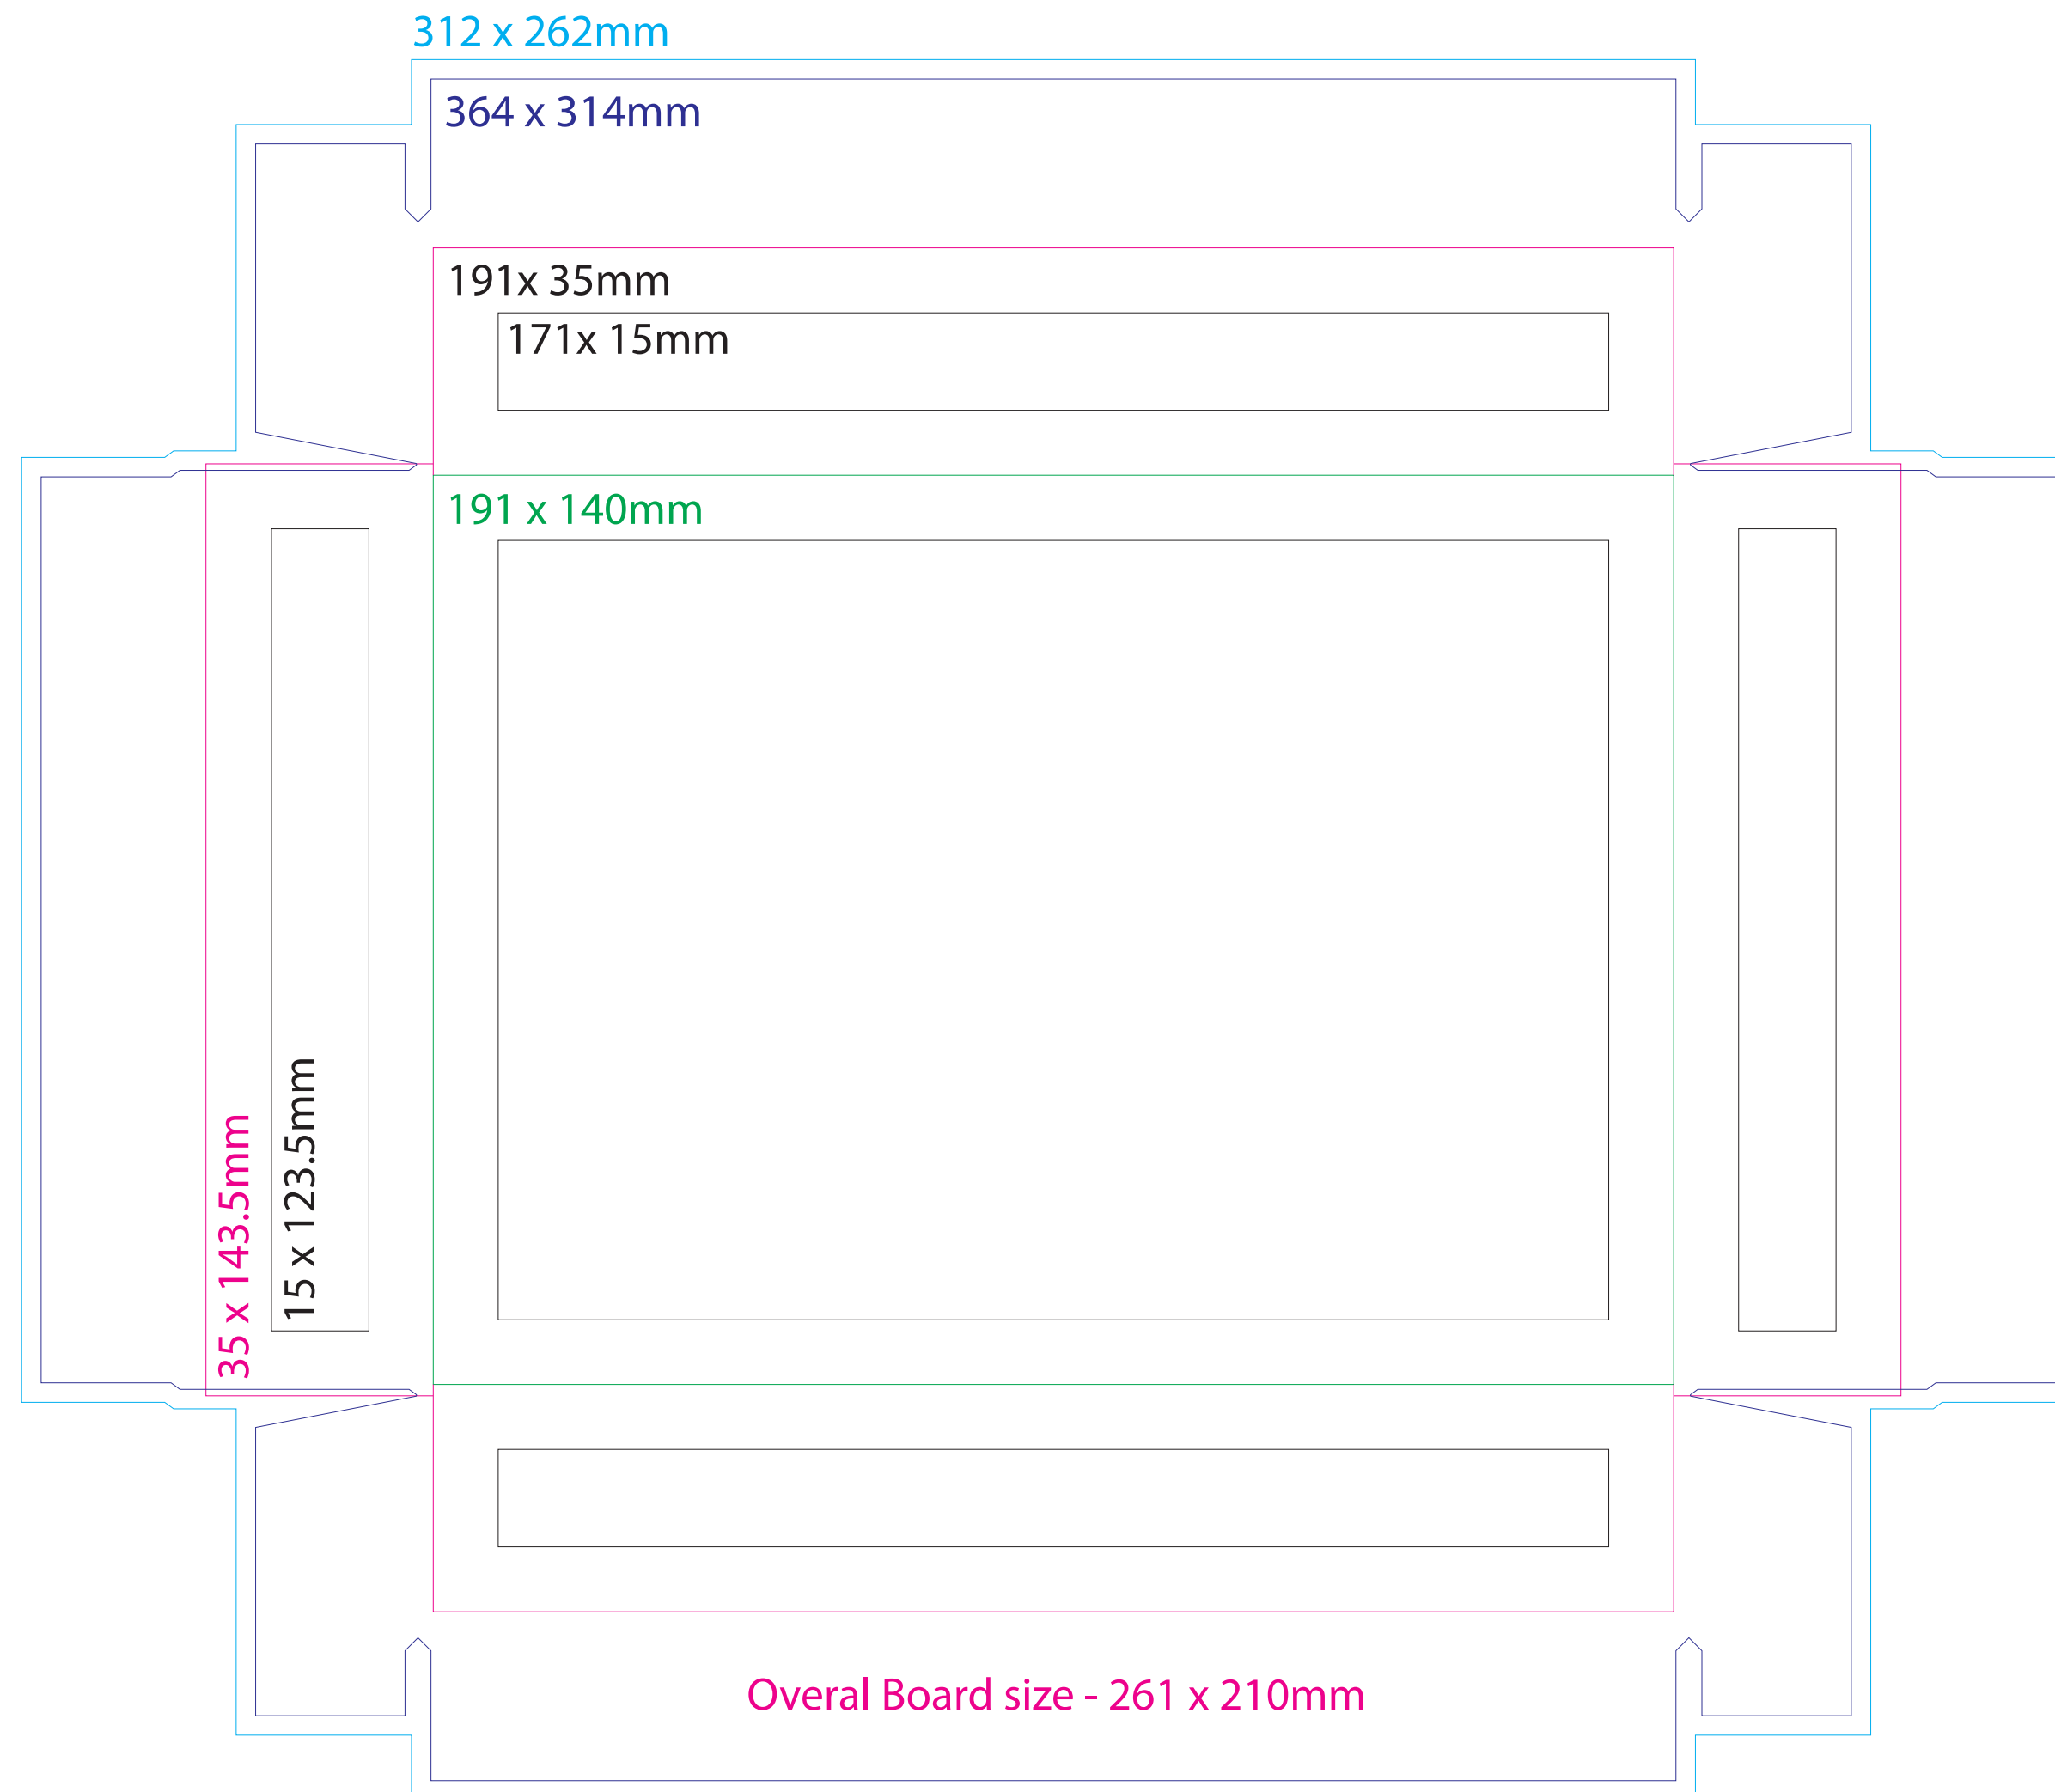

ADBOX Premium Mini

(Box LID - Internal Dimensions) - L 191mm x W 140mm x D 35mm

- Wrap cut
- Board Cut
- 3/4 Cut fold
- Bleed
- Safe Print

ADBOX Premium Mini

(Box Base - Internal Dimensions) - L 185mm x W 134mm x D 64mm

- Wrap cut
- Board Cut
- 3/4 Cut fold
- Bleed
- Safe Print