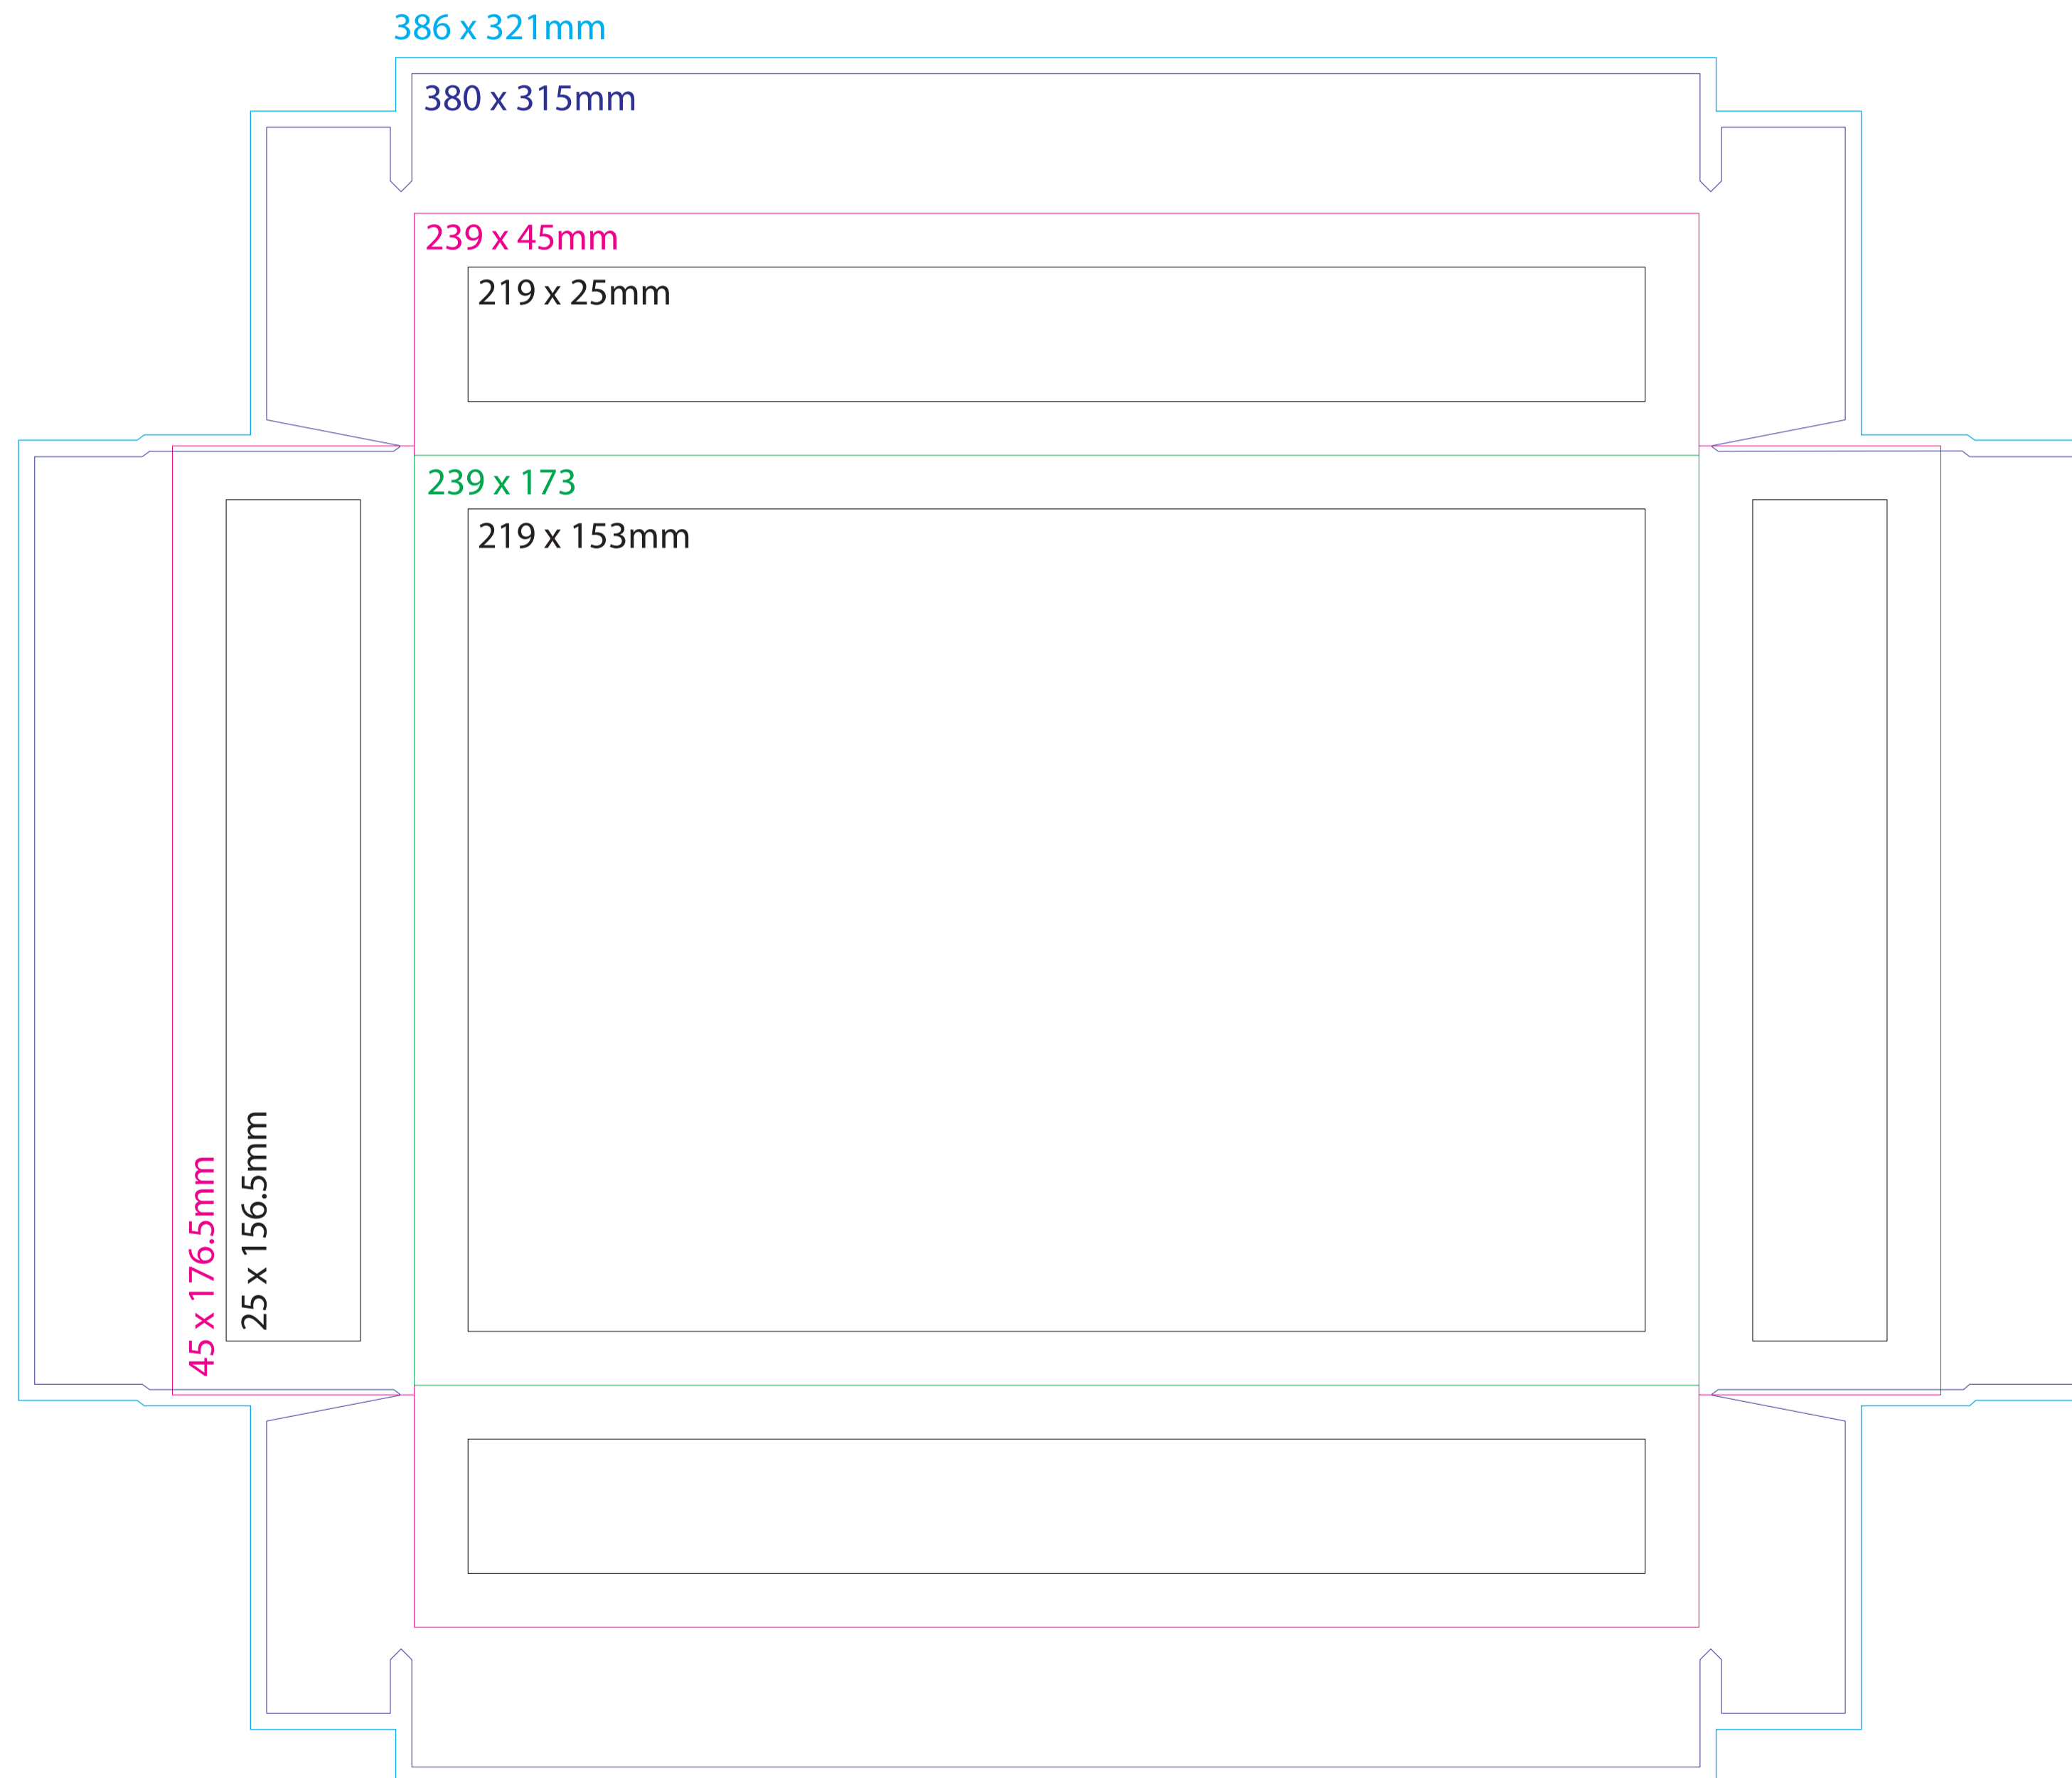

**ADBOX Premium Midi**

(Box LID - Internal Dimensions) - L 239mm x W 173mm x D 45mm

- Wrap cut
- Board Cut
- 3/4 Cut fold
- Bleed
- Safe Print

# ADBOX Premium Midi

(Box Base - Internal Dimensions) - L 233mm x W 167mm x D 80mm

- Wrap cut
- Board Cut
- 3/4 Cut fold
- Bleed
- Safe Print