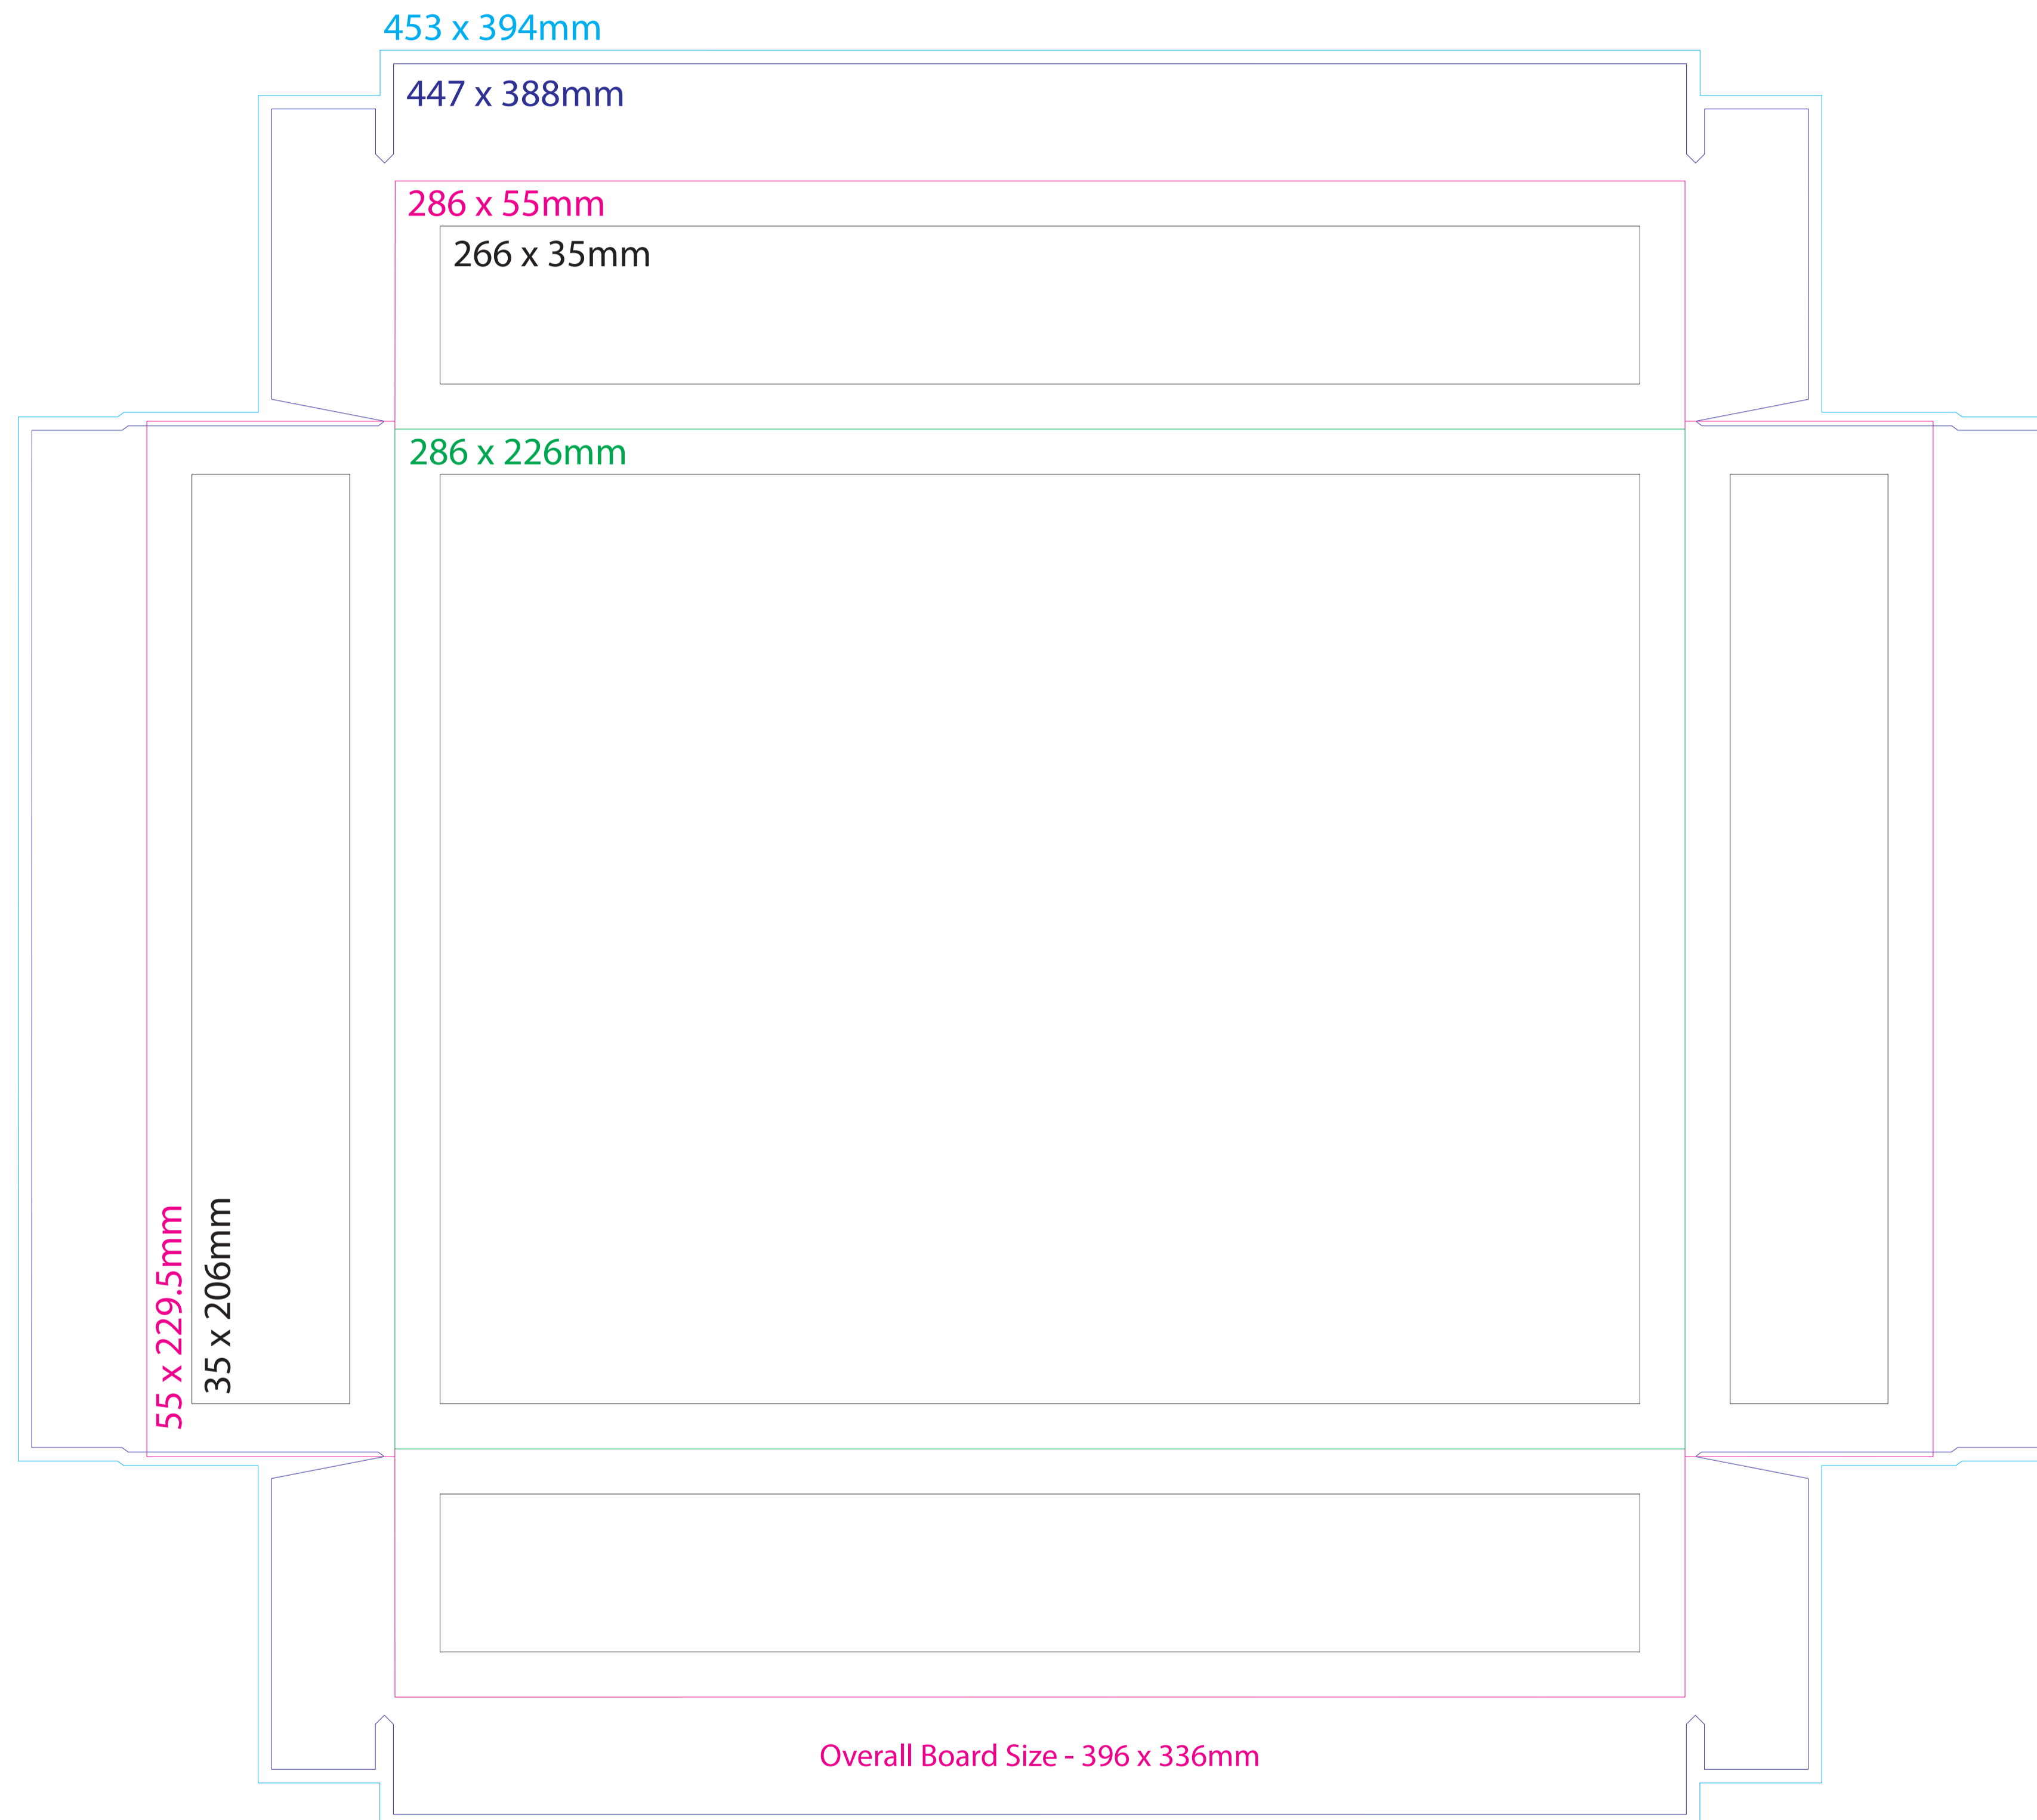

ADBOX Premium Maxi

(Box Lid - Internal Dimensions) - L 286mm x W 226mm x D 55mm

- Wrap cut
- Board Cut
- 3/4 Cut fold
- Bleed
- Safe Print

-

ADBOX Premium Maxi

(Box Lid - Internal Dimensions) - L 280mm x W 220mm x D 110mm

- Wrap cut Board Cut 3/4 Cut fold Bleed Safe Print