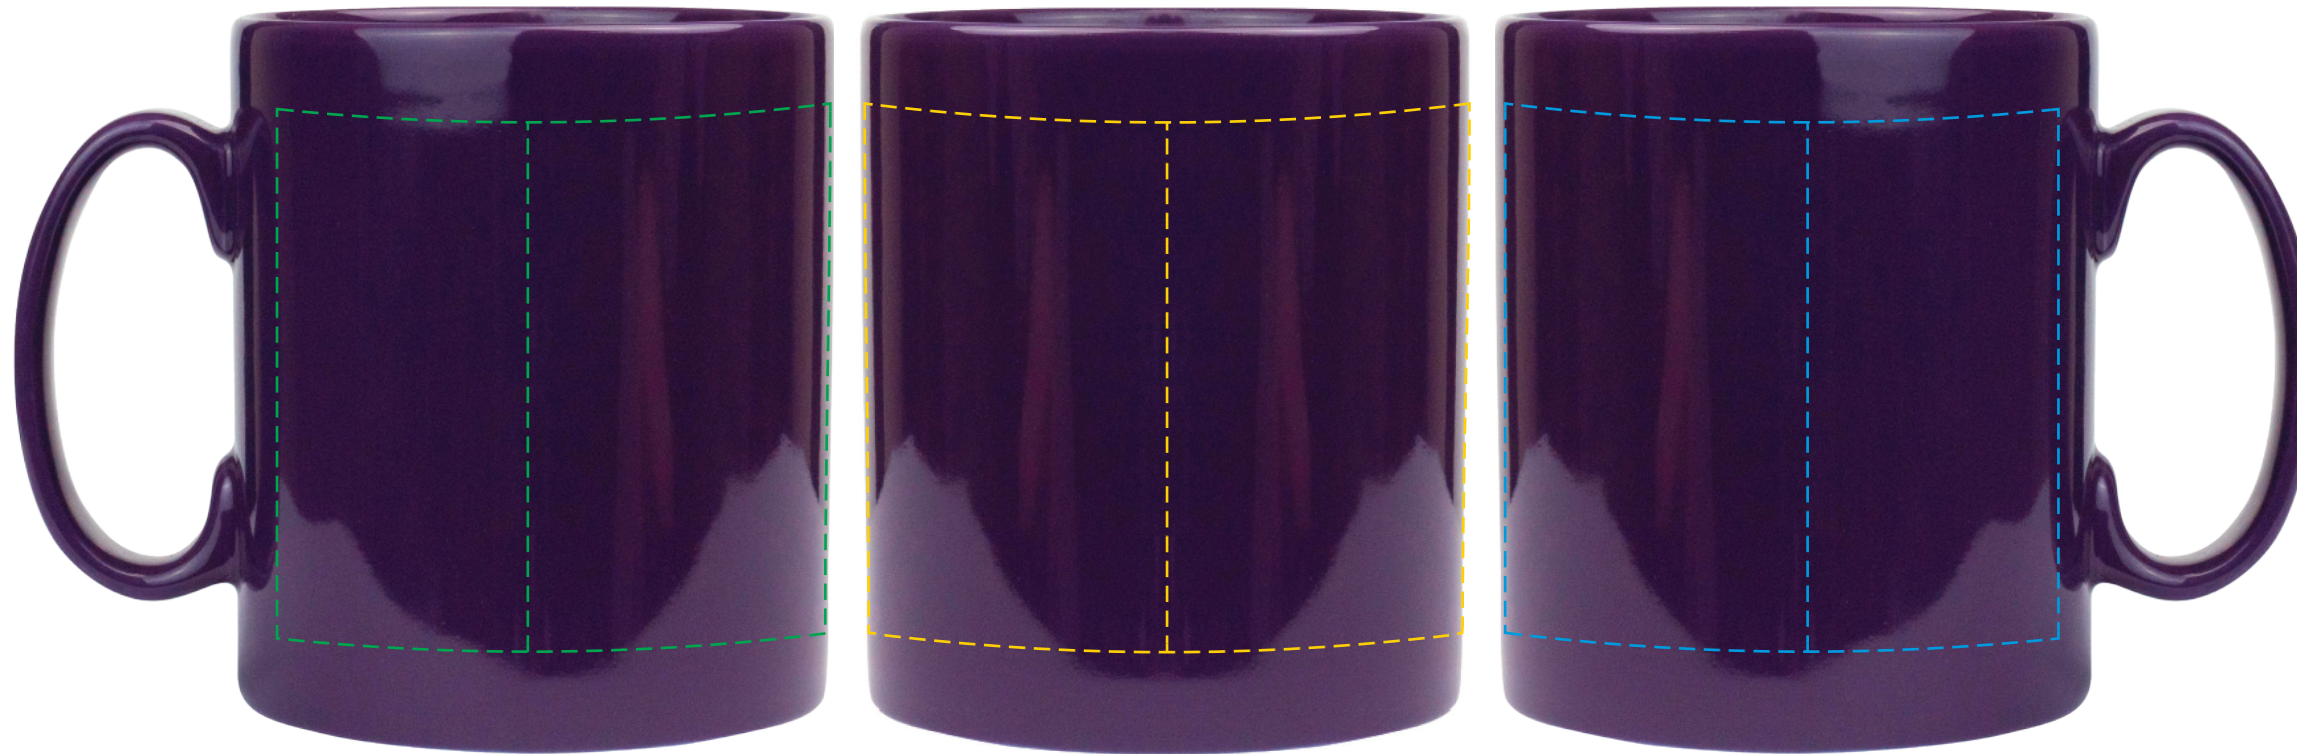

YOUR VISUAL PROOF (1 of 2)

Order Reference xxxxxx
Date created xx/xx/xx
Created by xx

Product 216375
Colour Purple
Branding Spot Colour

PANTONE® Colours

Artwork Advisories

This visual is to be used as a guide for approximate print size & positioning only.

Print area 185 x 70 mm
Logo size xx x xx mm
Branding Spot Colour

Visual scale 100%.