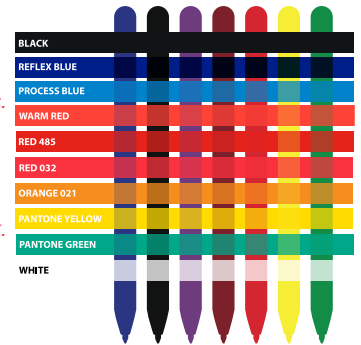

Colour Guide:

The colour guide to the right indicates what certain colours may print like on coloured pens or other printed colours. Some requested colours may print slightly darker or lighter depending on the substrate.

We request that this be taken into consideration when approving artwork.