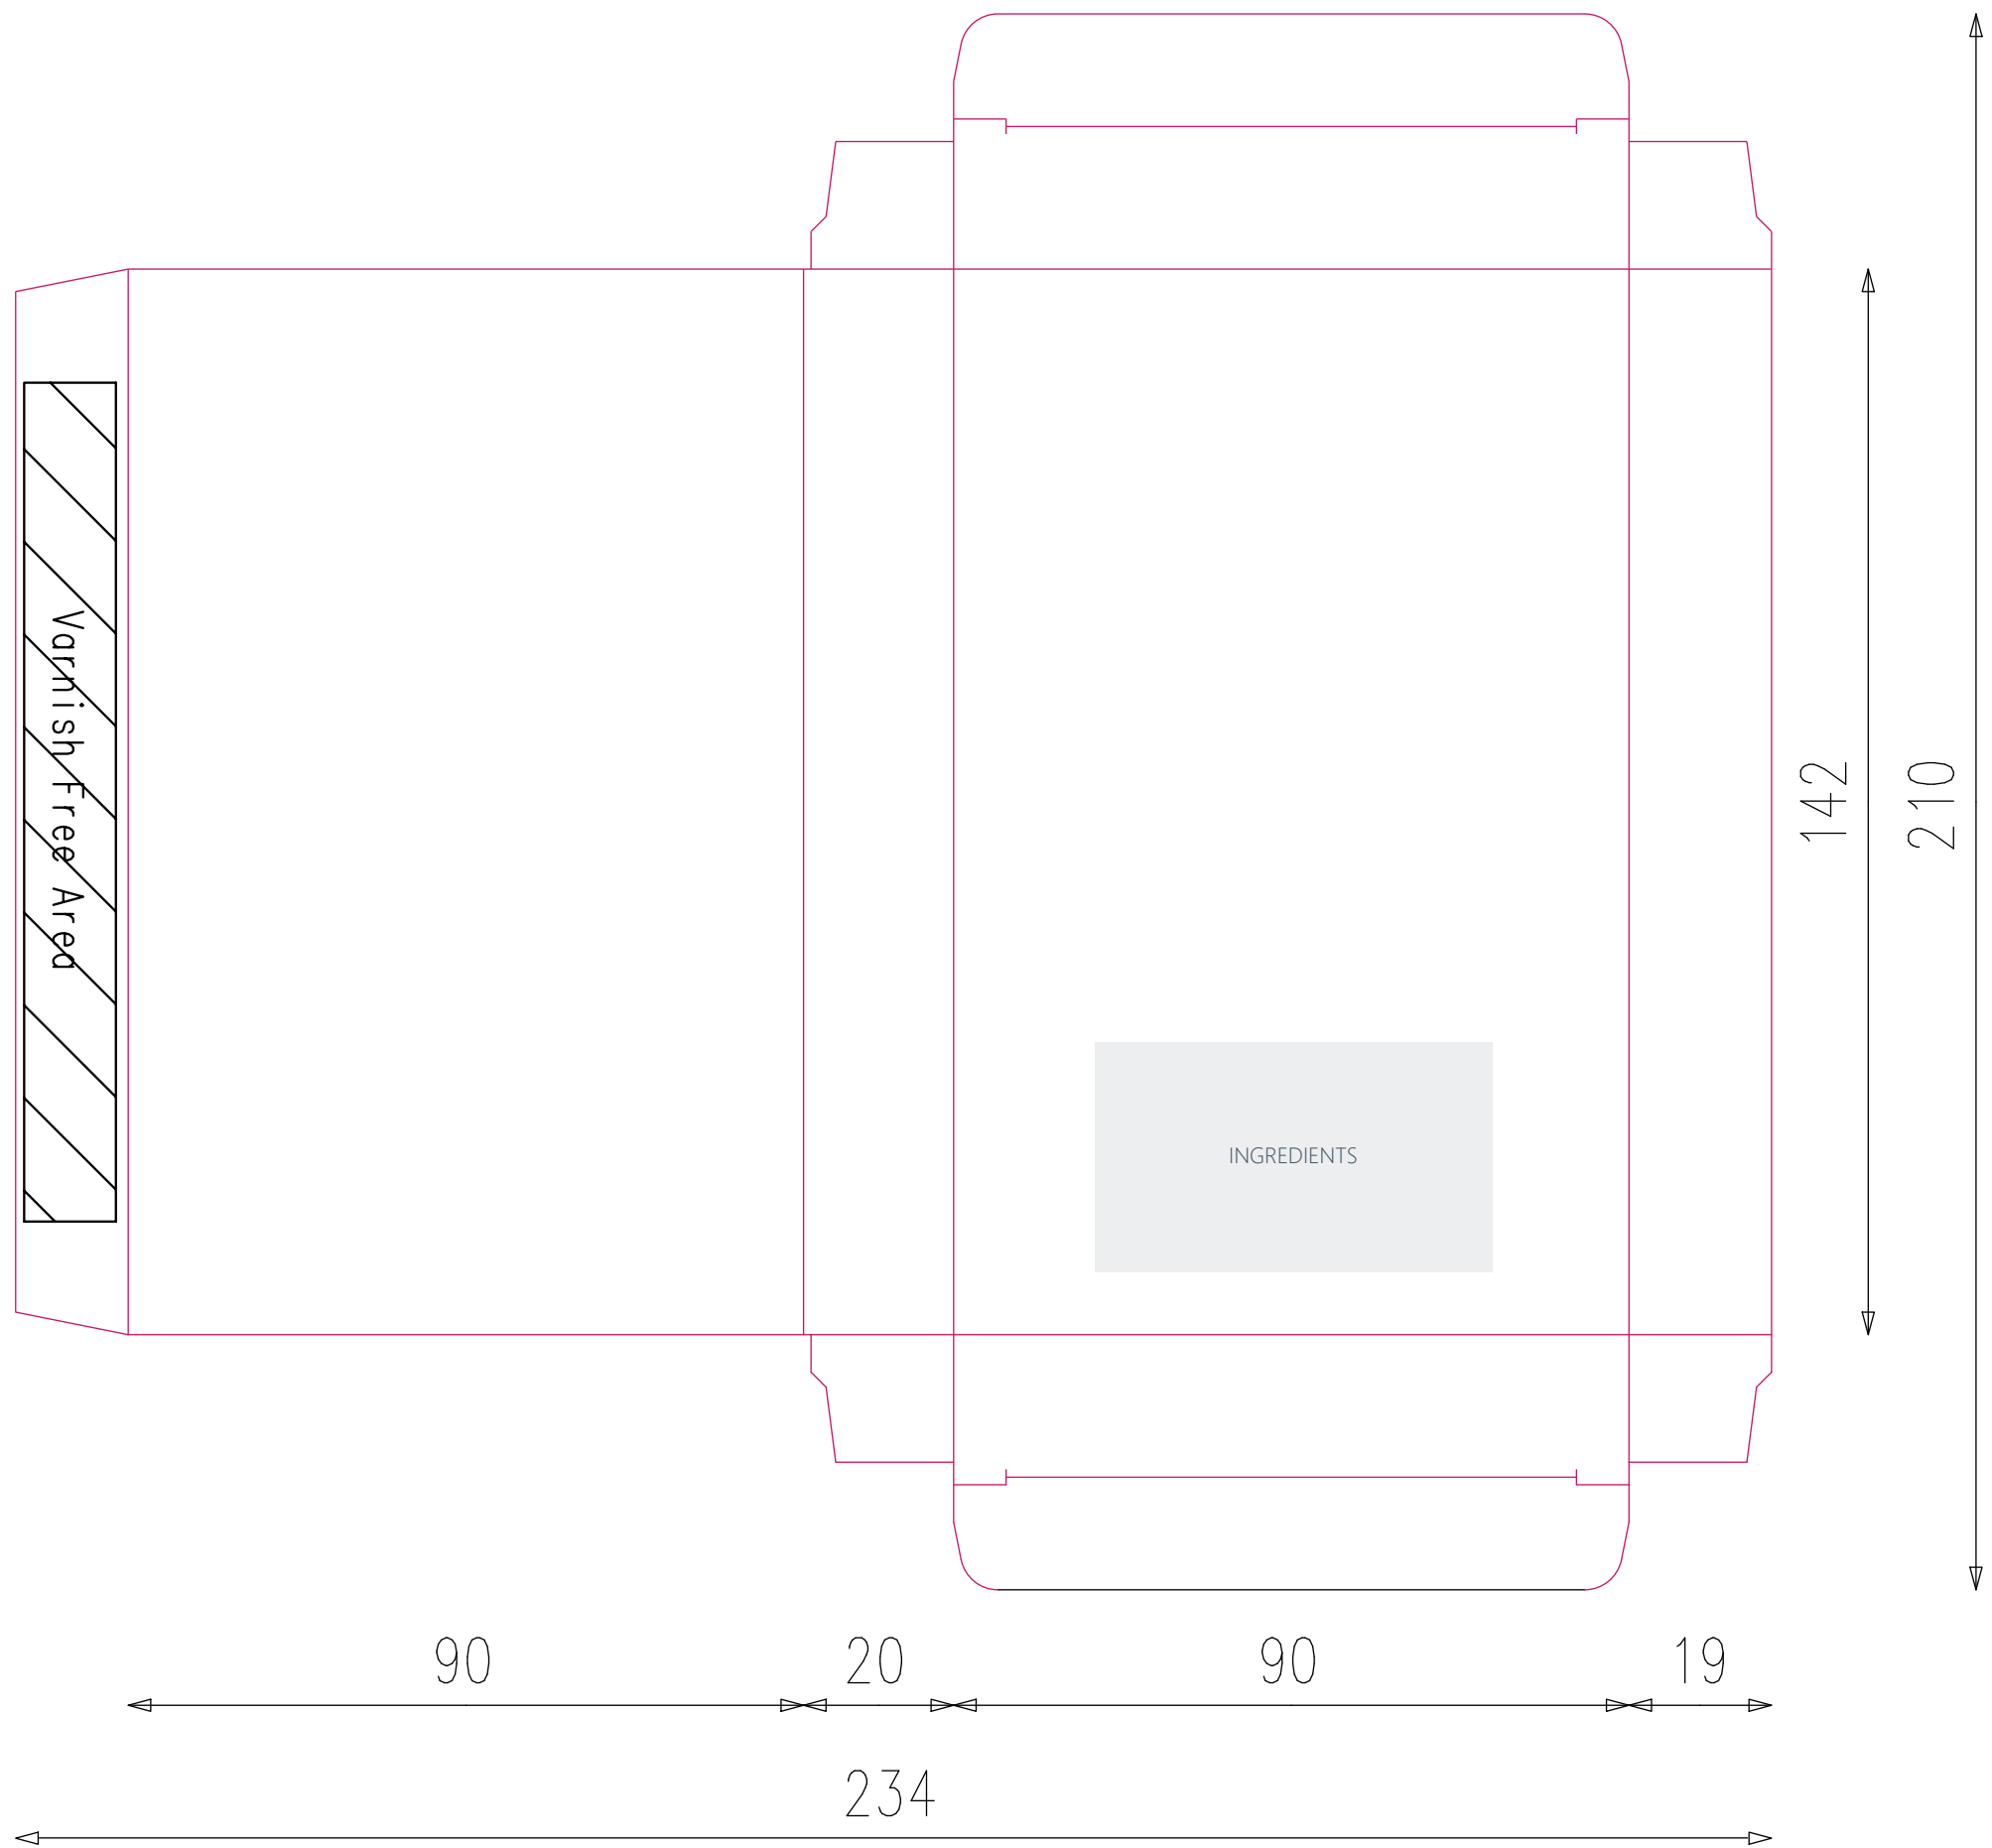

Large Refresher Box

Refresher Box
142 x 90 x 20 mm (when built)
Cardboard