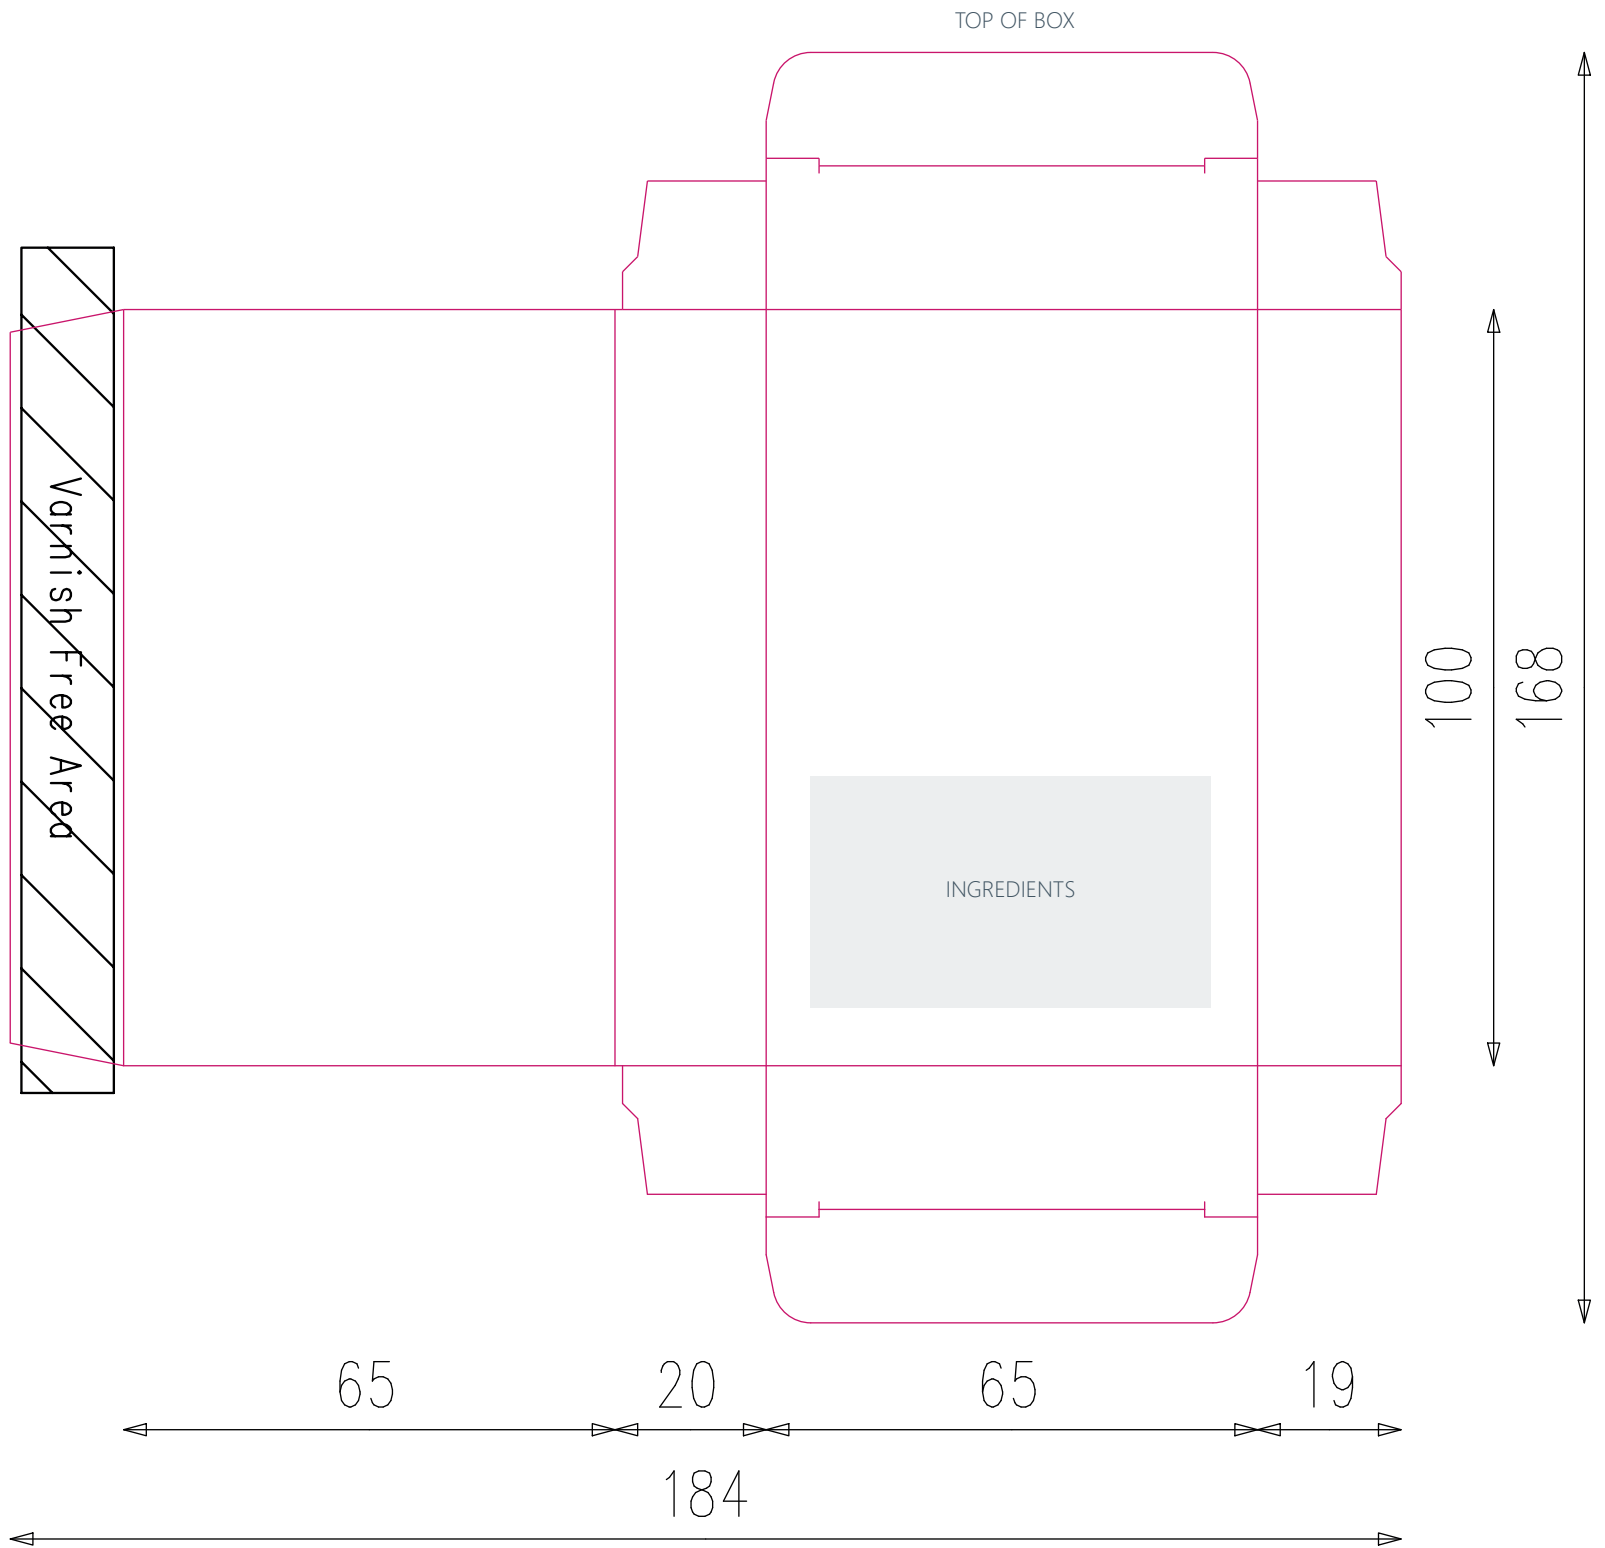

# Small Refresher Box

Refresher Box  
100 x 65 x 20 mm (when built)  
Cardboard

Colour Mode: CMYK - Digital Print  
Please reference **PANTONE®** colours as spot colours

Cut Line: —  
Bleed: —