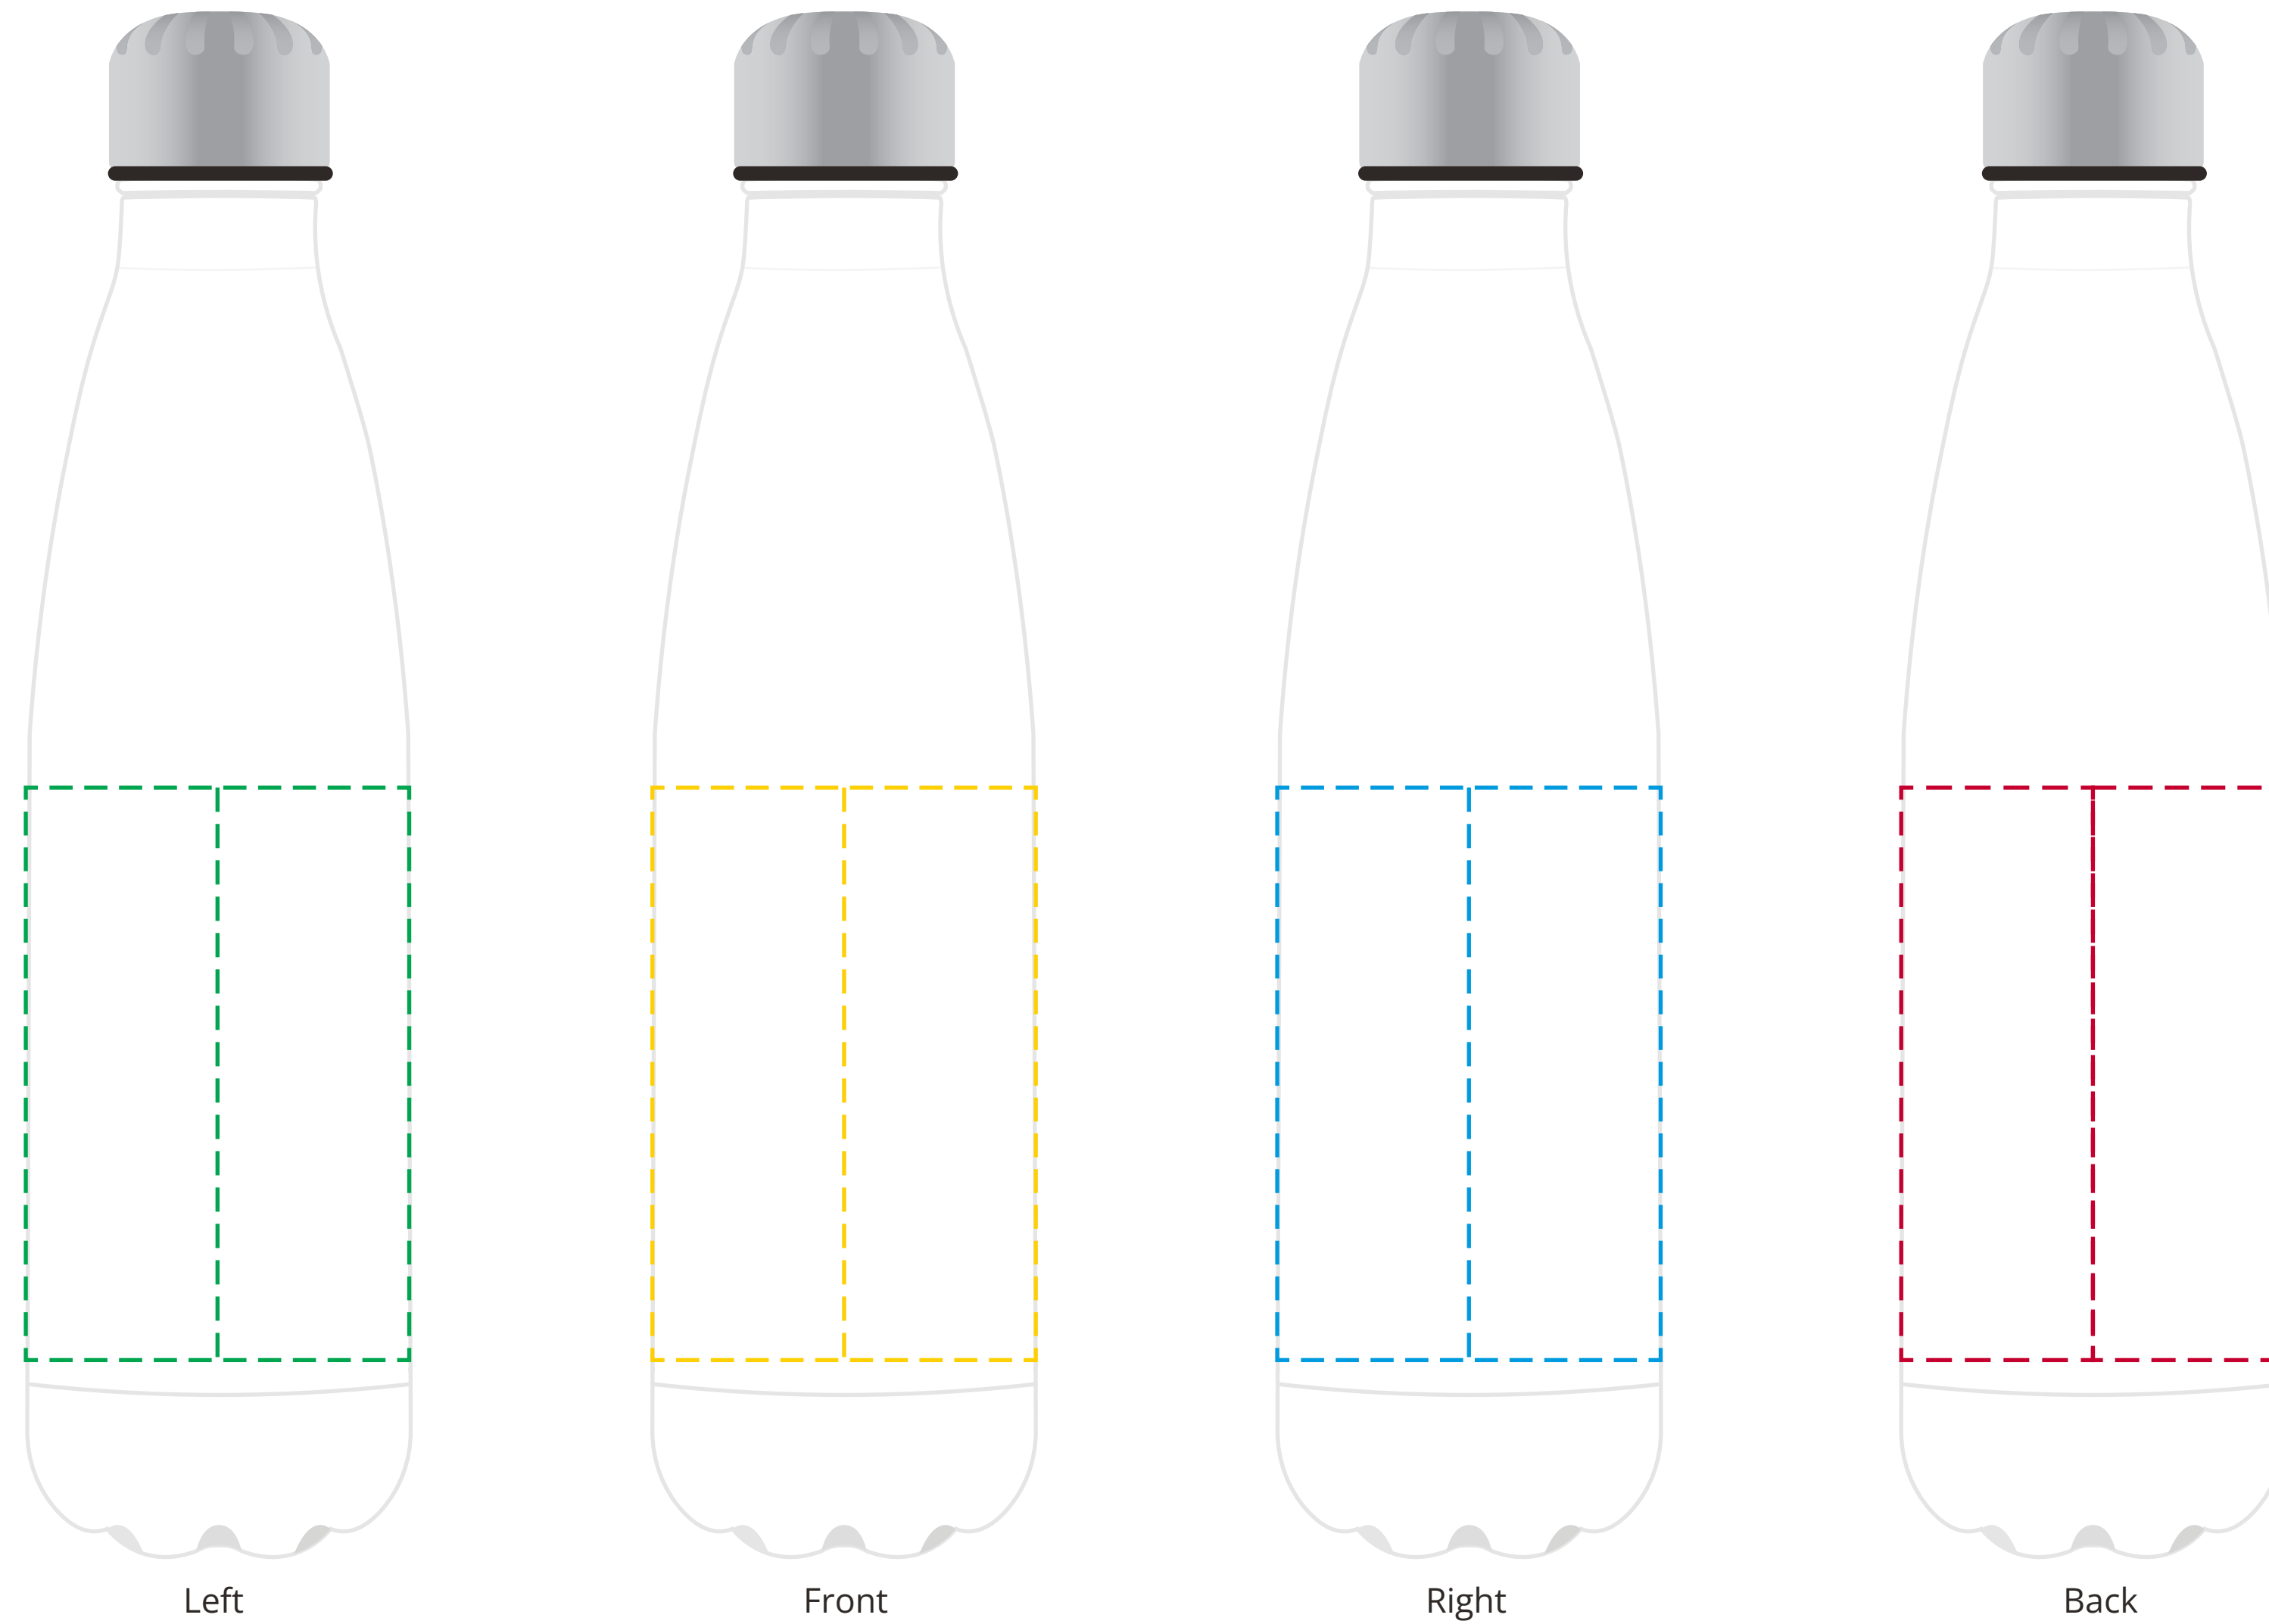

YOUR VISUAL PROOF (1 of 2)

For Visual Purposes Only. Please see page 2 for actual artwork size.

Order Reference	xxxxxx
Date created	xx/xx/xx
Created by	xx

Product	216247
Colour	Matt White
Branding	Full Colour

- Back
- Left face
- Front face
- Right face

Visual scale 100%.