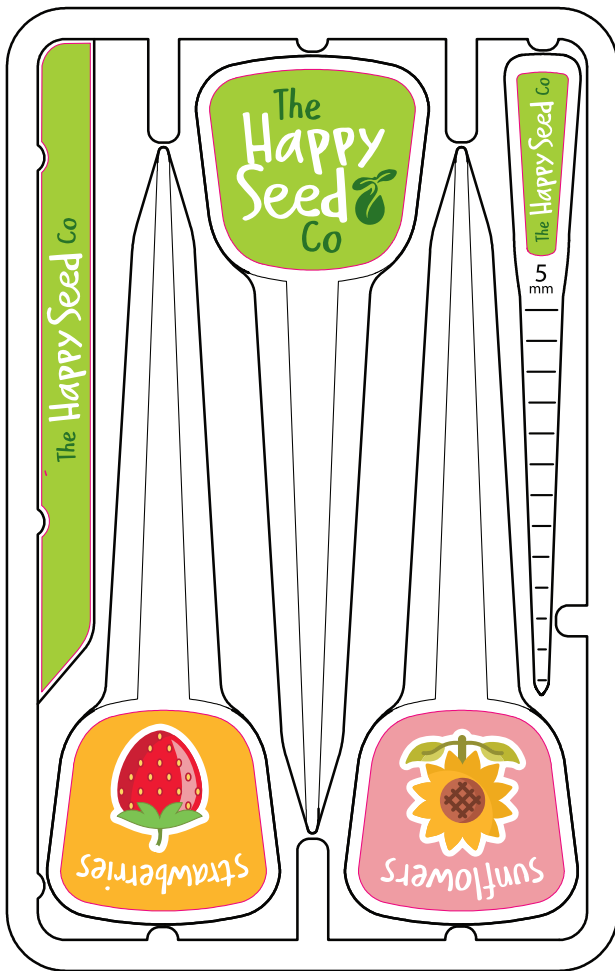

Plant Marker Kit Artwork Template

Side 1

Side 2

Description: Plant Marker Kit

Item Size: 99mm x 156mm

Artwork Size: 3 x Plant Markers: 31 mm x 30mm

1 x Measuring Dib: 27mm x 8mm

Branding Tab: 95mm x 8mm