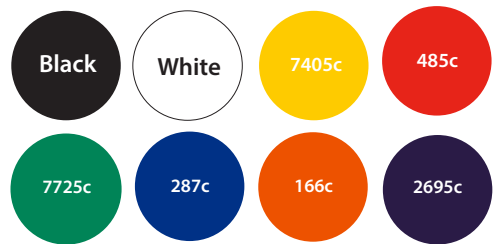

Plant Marker Kit Artwork Template

Side 1

Side 2

Description: Plant Marker Kit

Item Size: 99mm x 156mm

Artwork Size: 3 x Plant Markers: 31 mm x 30mm

1 x Measuring Dib: 27mm x 8mm

Branding Tab: 95mm x 8mm

Available colours

closest approximated colour match

Further Notes

Any font smaller than this may not be legible.

Please note: If artwork is supplied and approved below this size then we cannot take responsibility if the wording is illegible after printing