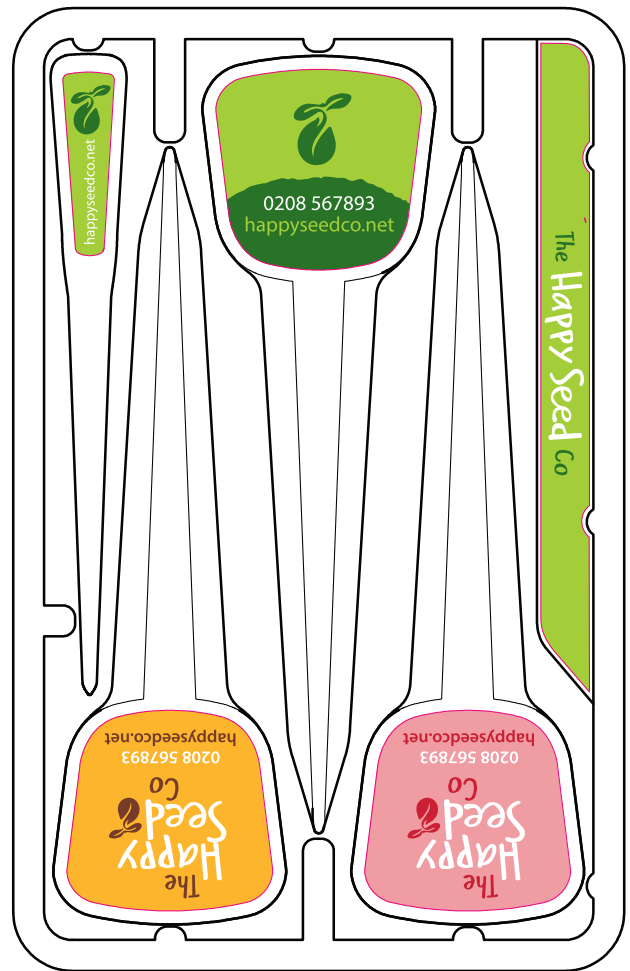

Plant Marker Kit Artwork Template

Side 1

Side 2

Description: Plant Marker Kit

Item Size: 99mm x 156mm

Artwork Size: 3 x Plant Markers: 31 mm x 30mm

1 x Measuring Dib: 27mm x 8mm

Branding Tab: 95mm x 8mm