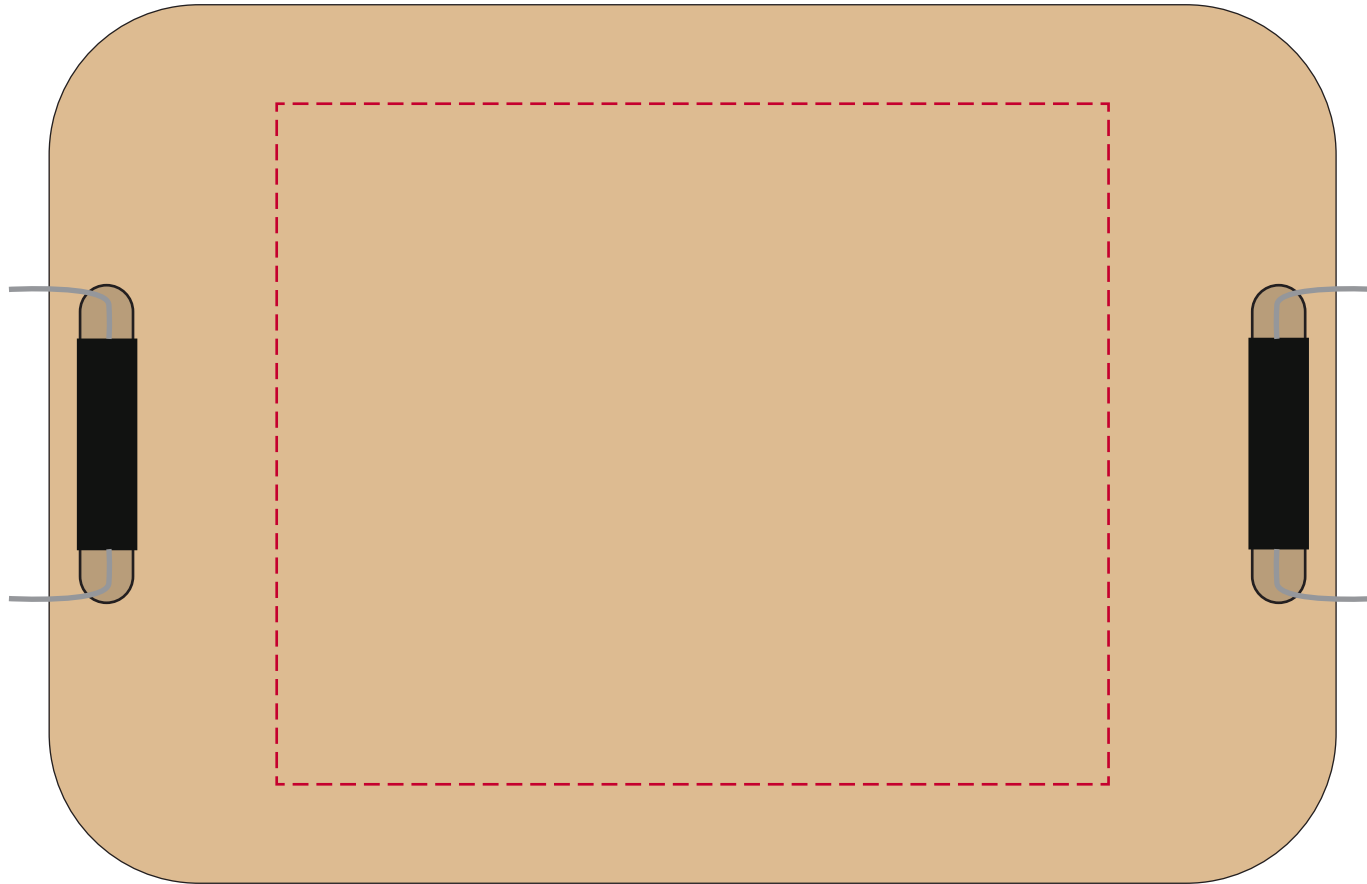

YOUR VISUAL PROOF

Order Reference	xxxxxx
Date created	xx/xx/xx
Created by	xx

Product	215875
Colour	Silver / Natural
Branding	Spot colour

PANTONE® Colours

Artwork Advisories

It is the customer's responsibility to ensure that the proof is correct in all areas. Please be sure to double-check spelling, grammar, layout and design before approving artwork. Due to the variation in monitor colours and adjustments, PDF proofs may not provide an accurate colour representation of the final product & printed work. Once artwork is approved, your order will be processed based on the above unless any amendments are made. All orders are subject to our terms and conditions.

Please email all approvals/amends to your order processor.

Scale 100% Print area 110 x 90 mm Logo size xx x xxmm