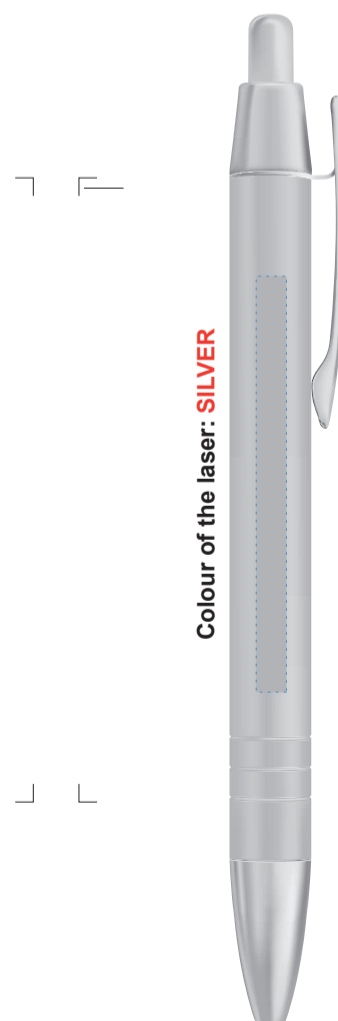

# Wide Body Metal Pen

SCREEN PRINTING  
Rear Clip: 16 x 55 mm.  
1 colour

SCREEN PRINTING  
Clip: 5 x 20 mm.  
1 colour

Colour of the laser: **SILVER**

LASER ENGRAVING  
Clip Centered: 4 x 28 mm.

Colour of the laser: **SILVER**

LASER ENGRAVING  
Rear Clip: 4 x 55 mm.

Colour of the laser: **SILVER**

LASER ENGRAVING  
Right Clip: 4 x 55 mm.

Colour of the laser: **SILVER**

LASER ENGRAVING  
Left Clip: 4 x 55 mm.

LASER ENGRAVING  
Clip: 4 x 20 mm.