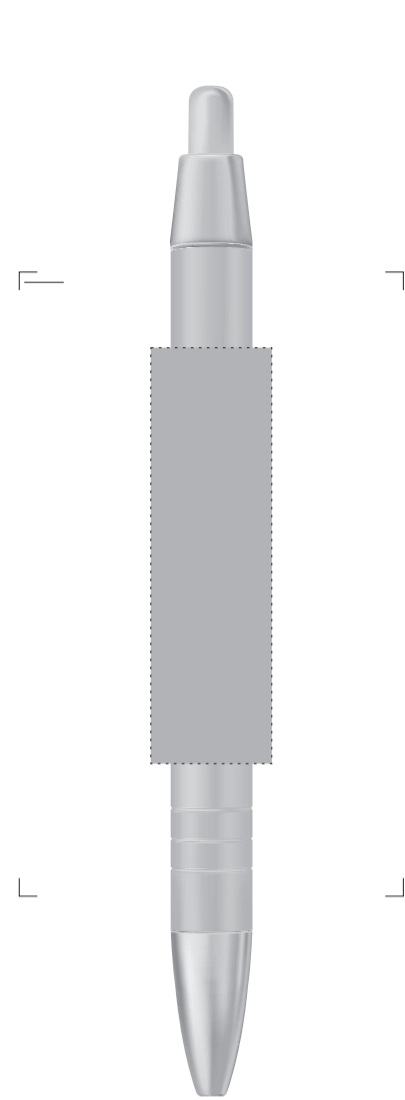

# Wide Body Metal Pen

SCREEN PRINTING  
Rear Clip: 16 x 55 mm.  
1 colour

SCREEN PRINTING  
Clip: 5 x 20 mm.  
1 colour

Colour of the laser: **SILVER**

LASER ENGRAVING  
Clip Centered: 4 x 28 mm.

Colour of the laser: **SILVER**

LASER ENGRAVING  
Rear Clip: 4 x 55 mm.

Colour of the laser: **SILVER**

LASER ENGRAVING  
Right Clip: 4 x 55 mm.

Colour of the laser: **SILVER**

LASER ENGRAVING  
Left Clip: 4 x 55 mm.

LASER ENGRAVING  
Clip: 4 x 20 mm.