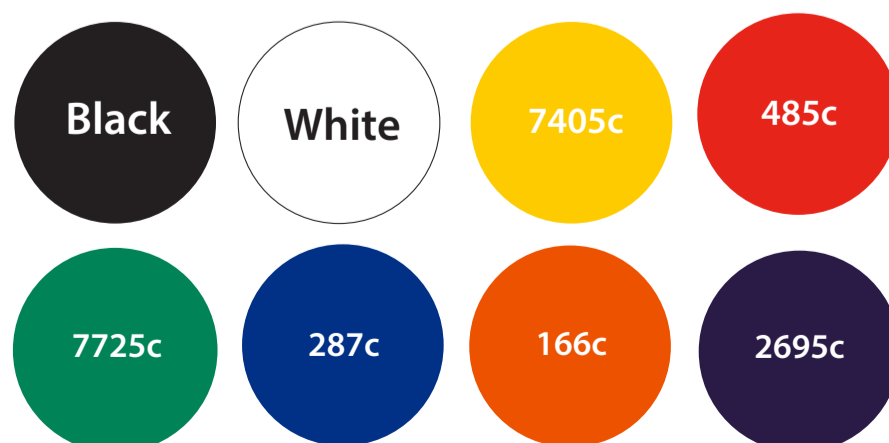

WINTER CAR PACKAGE

Deluxe Ice Scraper

Description: Deluxe Ice Scraper
Item Size: 170 mm x 87 mm
Artwork Size: 67 mm x 35 mm

Deluxe Tyre Tread Gauge

Description: Deluxe Tyre Tread Gauge
Item Size: 65mm x 32mm
Artwork Size: Front Top 32 x 27mm / Back 63 x 30mm

Vent Scent

Description: Vent Scent
Item Size: 102 x 56mm
Artwork Size: APPROX 83 x 48mm

VENT SCENT
Hole in side, in the shape of the vent
scent logo, to slowly let fragrance out

Available colours

closest approximated colour match