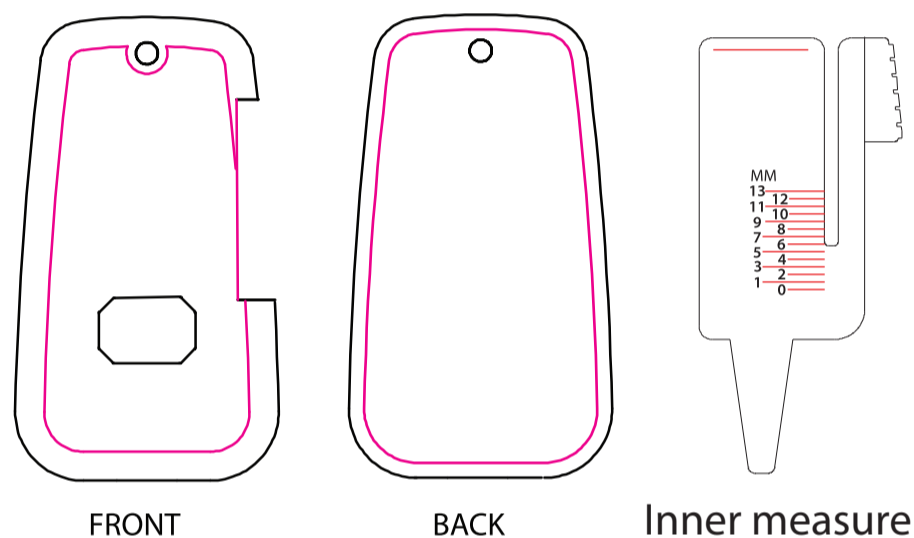

WINTER CAR PACKAGE

Deluxe Ice Scraper

Description: Deluxe Ice Scraper
Item Size: 170 mm x 87 mm
Artwork Size: 67 mm x 35 mm

Deluxe Tyre Tread Gauge

Description: Deluxe Tyre Tread Gauge
Item Size: 65mm x 32mm
Artwork Size: Front Top 32 x 27mm / Back 63 x 30mm

Vent Scent

Description: Vent Scent
Item Size: 102 x 56mm
Artwork Size: APPROX 83 x 48mm

VENT SCENT
Hole in side, in the shape of the vent
scent logo, to slowly let fragrance out

Available colours

closest approximated colour match