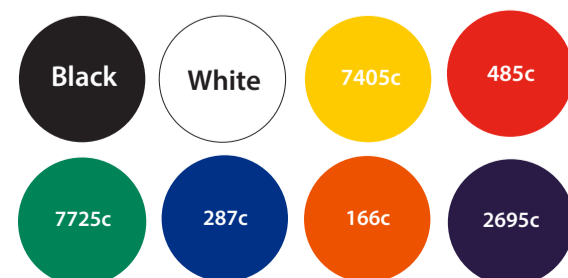

WORK FROM HOME PACKAGE

Description: Webcam Cover
Item Size: 34mm x 17mm
Artwork Size: 11mm x 10mm

Backing Card
Side One

Backing Card
Side Two

Please note: Pink Cross will be printed on the card. ✕
The Pink Cross is used to determine where the cover is placed on the card. Cover can be on side 1 or 2.

Description: 15cm Ruler
Item Size: 152 x 30mm
Artwork Size: APPROX 150 x 17mm

Description: Deluxe Coaster
Item Size: 92 x 92mm
Artwork Size: APPROX 90 x 90mm

Available colours

closest approximated colour match