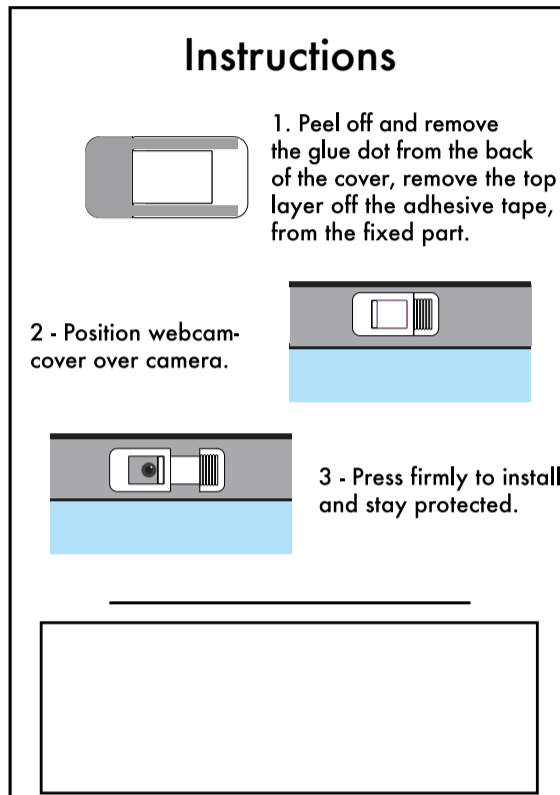

WORK FROM HOME PACKAGE

Description: Webcam Cover
Item Size: 34mm x 17mm
Artwork Size: 11mm x 10mm

Backing Card
Side One

Backing Card
Side Two

Please note: Pink Cross will be printed on the card. ✕
The Pink Cross is used to determine where the cover is placed on the card. Cover can be on side 1 or 2.

Description: 15cm Ruler
Item Size: 152 x 30mm
Artwork Size: APPROX 150 x 17mm

Description: Deluxe Coaster
Item Size: 92 x 92mm
Artwork Size: APPROX 90 x 90mm

Available colours

closest approximated colour match

side 1 of compliment slip

side 2 of compliment slip

branded sticker holding the paper