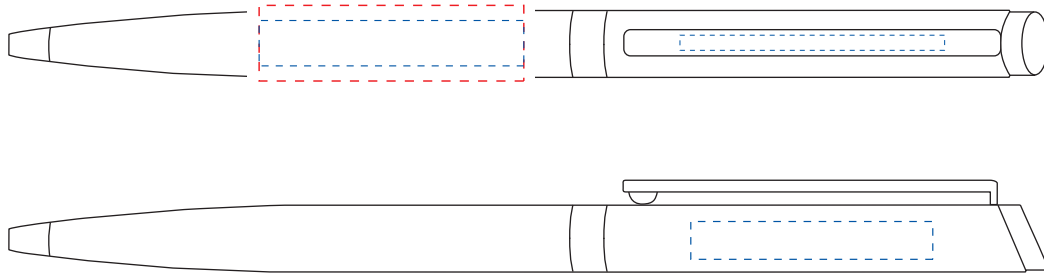

A47013 • All Gold Elise ballpen

PRINT AREA

BARREL: 35mm x 10mm
CAP: NOT AVAILABLE

ENGRAVING AREA

BARREL: 35mm x 10mm
CAP: 32mm x 5mm
CLIP: 35mm x 2mm

DIMENSIONS

LENGTH: 139mm
DIAMETER: 10.5mm

ALL TEMPLATES ARE ACTUAL SIZE