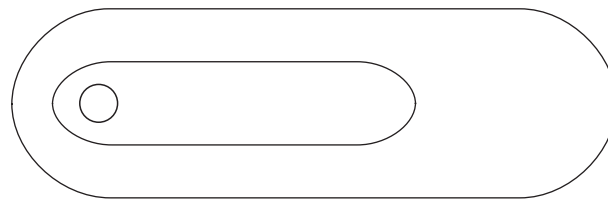

Product: Push-Pull Phone Stand

Product Size: 80mm(w)x25mm(h)

Front

— Bleed area
— Knife Line

Back

Print size: 80mm(w) x 25mm(h)
Shown at 100% actual size